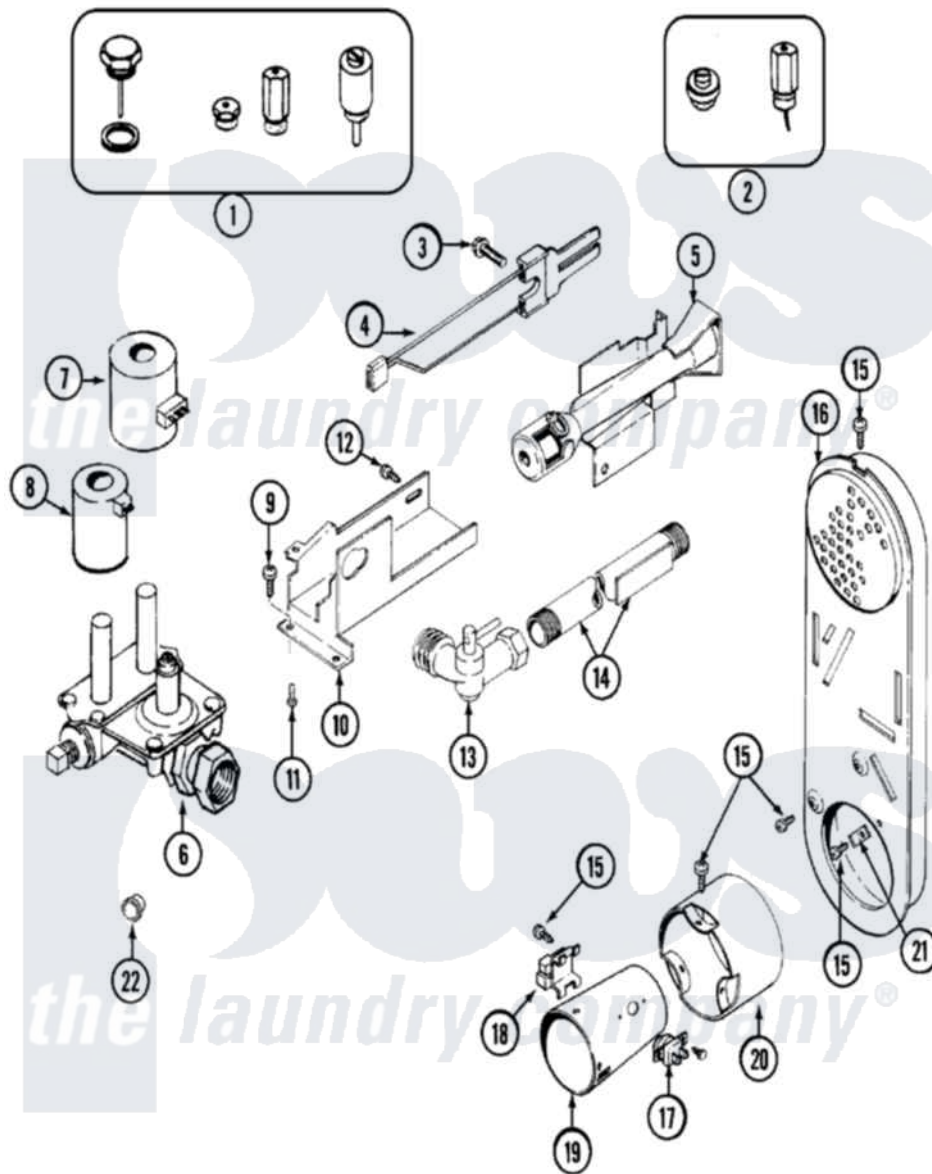

# Maytag LDG8606AAM 06 - GAS VALVE

Maytag [Residential Maytag LDG8606AAM Dryer Parts](#) Parts Diagram 06 - GAS VALVE  
 Click on the part number to view part

Item	Original Part Number	Replaced By	Status	Part Description
1	Y306195	<a href="#">MAL9000AAXX</a>		LP Gas Con
2	306204	<a href="#">33002924</a>		Gas Conv K
3	<a href="#">304971</a>			Screw Note: Screw, Igniter
4	304970	<a href="#">4391996</a>		Ignitor
5	33001247	<a href="#">33002793</a>		Burner Assembly
6	<a href="#">306176</a>			Valve, Gas
7	<a href="#">306106</a>			Coil, Holding And Booster--W
8	306105	<a href="#">694540</a>		Coil, 60 Hz
9	<a href="#">Y313561</a>			Screw---NA
10	<a href="#">314566</a>			Gas Control Bracket
11	<a href="#">Y313559</a>			Screw
12	314568	<a href="#">Y313559</a>		Screw
"	314082	<a href="#">90767</a>		Screw, 8A X 3/8 HeX Washer Head Tapping
13	<a href="#">Y303349</a>			Angle Shut-Off, Gas Valve
"	33001842	<a href="#">3406051</a>		Elbow Union Assembly
				Pipe And Bracket Assembly

14	Y303383	<a href="#">33001735</a>	Series 18 Not Needed Use Vavle
15	211294	<a href="#">90767</a>	Screw, 8A X 3/8 HeX Washer Head Tapping
16	Y308504	Not Available	INLET DUCT ASSEMBLY
17	<a href="#">303395</a>		Thermostat, Hi-Limit
18	Y303377	<a href="#">338906</a>	Radiant, Sensor
19	<a href="#">Y308548</a>		Combustion Cone Assembly
20	<a href="#">Y303841</a>		Cone, Extension
21	<a href="#">Y312890</a>		Retainer, Heater Chamber
22	<a href="#">33001693</a>		Cap, Gas Pipe