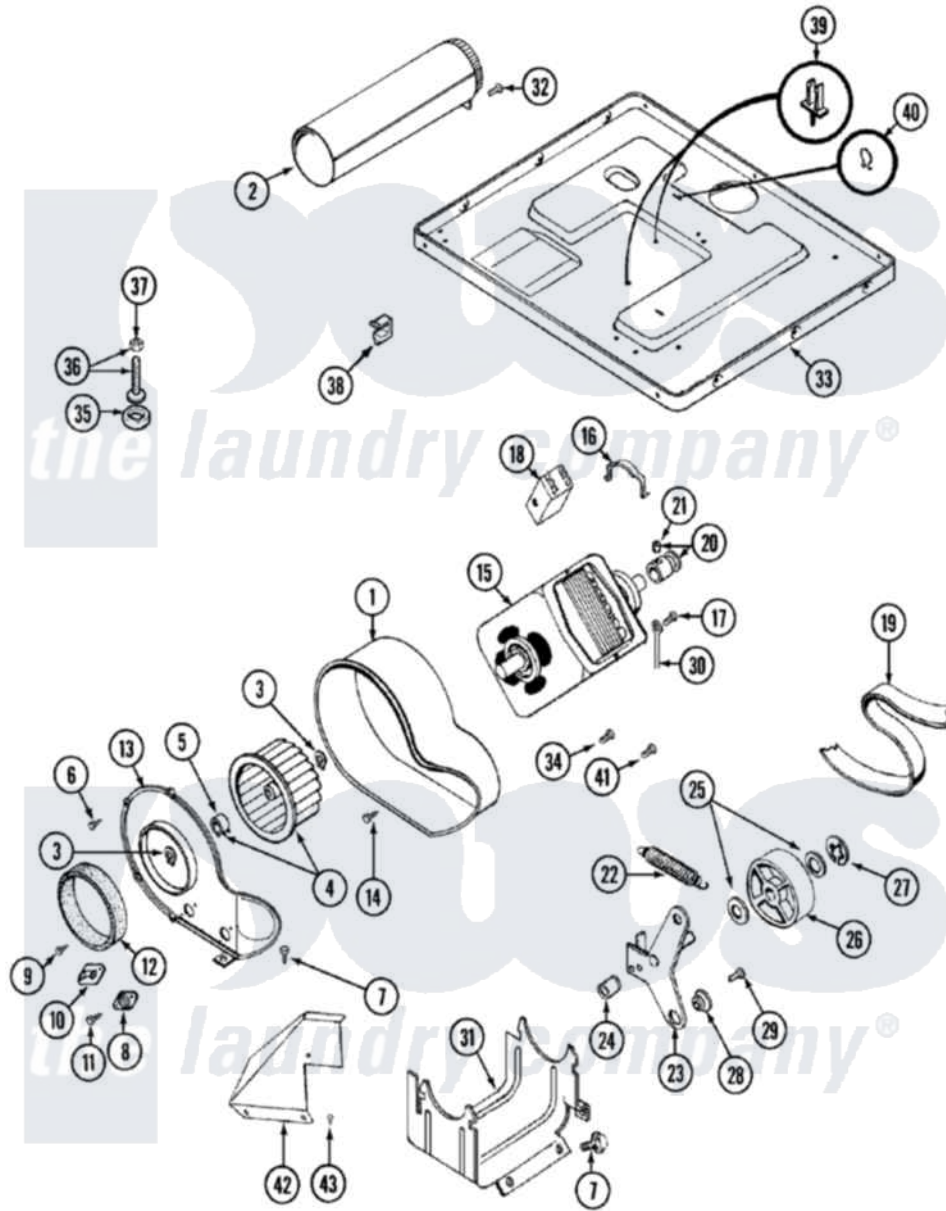

Maytag LDG8606AAM 07 - MOTOR DRIVE

Maytag [Residential Maytag LDG8606AAM Dryer Parts](#) Parts Diagram 07 - MOTOR DRIVE
 Click on the part number to view part

Item	Original Part Number	Replaced By	Status	Part Description
1	Y312893			Housing, Blower
2	Y303442			EXHAUST DUCT ASSEMBLY
3	410233	9703438		Ring-Retrnr
4	Y303836			Blower Wheel Assembly And Clamp
5	312967			Clamp, Blower Housing
6	Y312961	W10116751		Screw
7	Y313561			Screw----NA
8	306910			Thermostat, Multi Temp Note: Thermostat
9	211294	90767		Screw, 8A X 3/8 HeX Washer Head Tapping
10	306604			Cut-Off, Thermal Part Not Used
11	314848	W10116760		Screw
12	Y312901			Seal, Housing Cover
13	314846			Cover, Blower Housing
14	314818	1163839		Screw

15	Y303358	W10410999	Motor-Drve
16	Y015825		Clip, Motor To Motor Support
17	910343	488234	Screw 8-32 X 1/4
18	Y303879		Switch, Motor External Start
"	Y303877	Not Available	SWITCH, MOTOR EXTERNAL START No.303358-2, No.303358-4, 303358-7
"	306207	Not Available	(PROD. No.303358-8 & No.303358-9)
19	Y312959		Poly "V" Belt For Tumbler
20	Y305185	6-3051850	Pulley- MO
21	Y053241		Set Screw, Motor Pulley
22	Y303945		IDLER SPRING ASSY. W/PLUG
23	Y303363	6-3033630	Idler Arm
24	Y313582	W10116756	Spacer
25	Y312527		Washer, Idler Shaft
26	Y303705	6-3037050	Pulley- ID
27	312958	354987	Ring, Retaining
28	Y312894	315772	Sleeve, Idler Arm
29	Y014874		Screw, Idler Arm And Sleeve
30	901220		Ground Wire
31	312897	Not Available	SUPPORT, MOTOR
32	Y310632	1163839	Screw
33	Y305084		Base Assembly
34	211294	90767	Screw, 8A X 3/8 HeX Washer Head Tapping
35	Y314137		Foot, Rubber
36	Y305086		Adjustable Leg And Nut
37	Y052740	62739	Nut, Lock
38	Y310376		Clip, Door Switch Harness
39	315471	22003298	Retainer, Wire
40	410490		Spring, Retainer Wire Harness
41	Y312961	W10116751	Screw