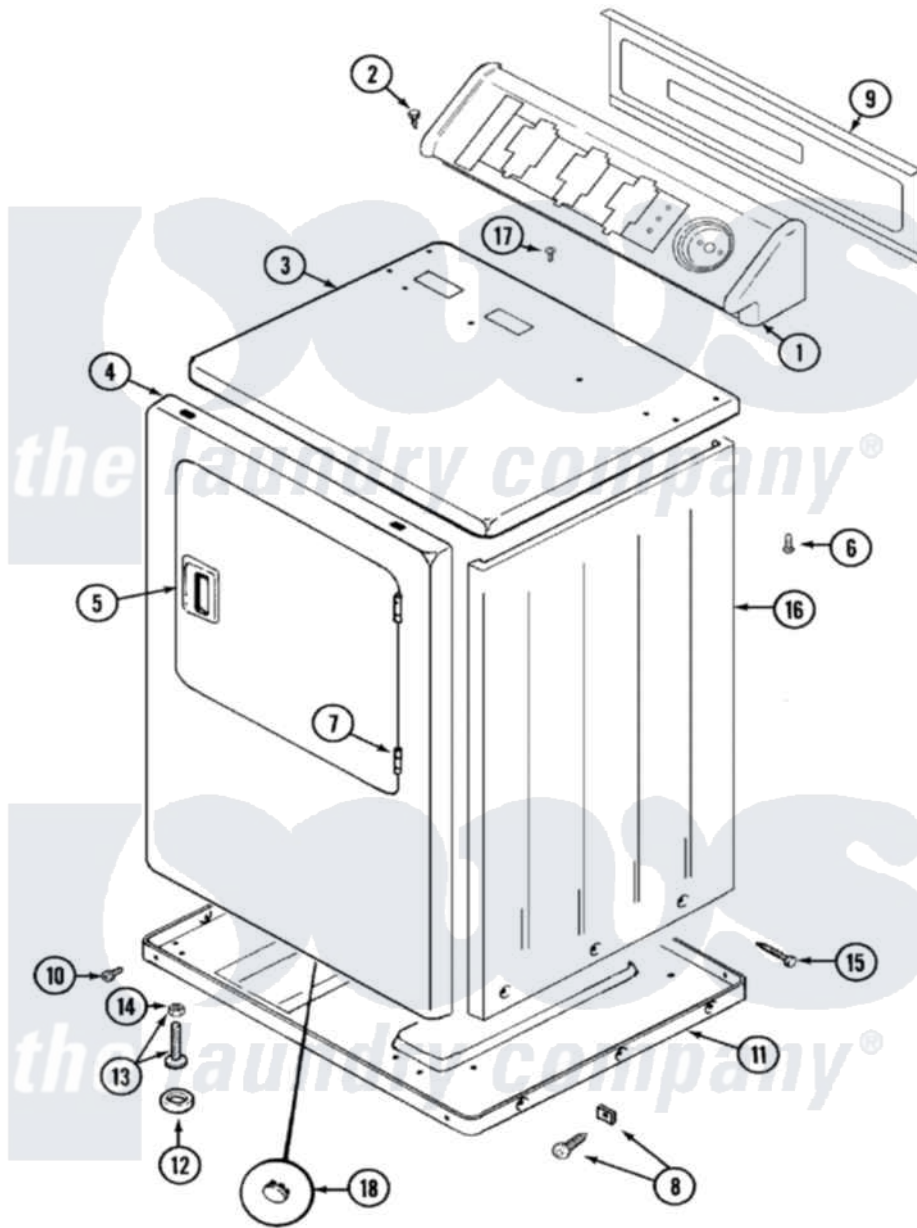

Maytag LDG8616AAE 01 - CABINET-FRONT

Maytag Residential Maytag LDG8616AAE Dryer Parts Parts Diagram 01 - CABINET-FRONT
 Click on the part number to view part

Item	Original Part Number	Replaced By	Status	Part Description
1	33001612		Not Available	CONSOLE (WHT)
2	216423	3370225		Screw
3	33001608			Cover, Top
4	33001610			Panel, Front
"	33001486	98008544		Screw
"	33001221	22001817		Sheet, Sound Damper
5	33001241			Handle, Door
6	214354			Screw, Top Cover To Cabnt.
7	33001230			Hinge, Door
8	12001341			Screw And Fastener Kit
9	33001625		Not Available	PANEL, BACK---NA
10	Y313561			Screw---NA
"	Y310632	1163839		Screw
11	Y303361		Not Available	BASE ASSY. (UPPER & LOWER)
12	Y314137			Foot, Rubber
13	Y305086			Adjustable Leg And Nut

14	Y052740	62739	Nut, Lock
15	213007		Xfor Cabinet See Cabinet, Back
16	33001159	33001327	Cabinet
17	210186	3370225	Screw
18	33001614	Not Available	PLUG, FRONT PANEL (WHT)