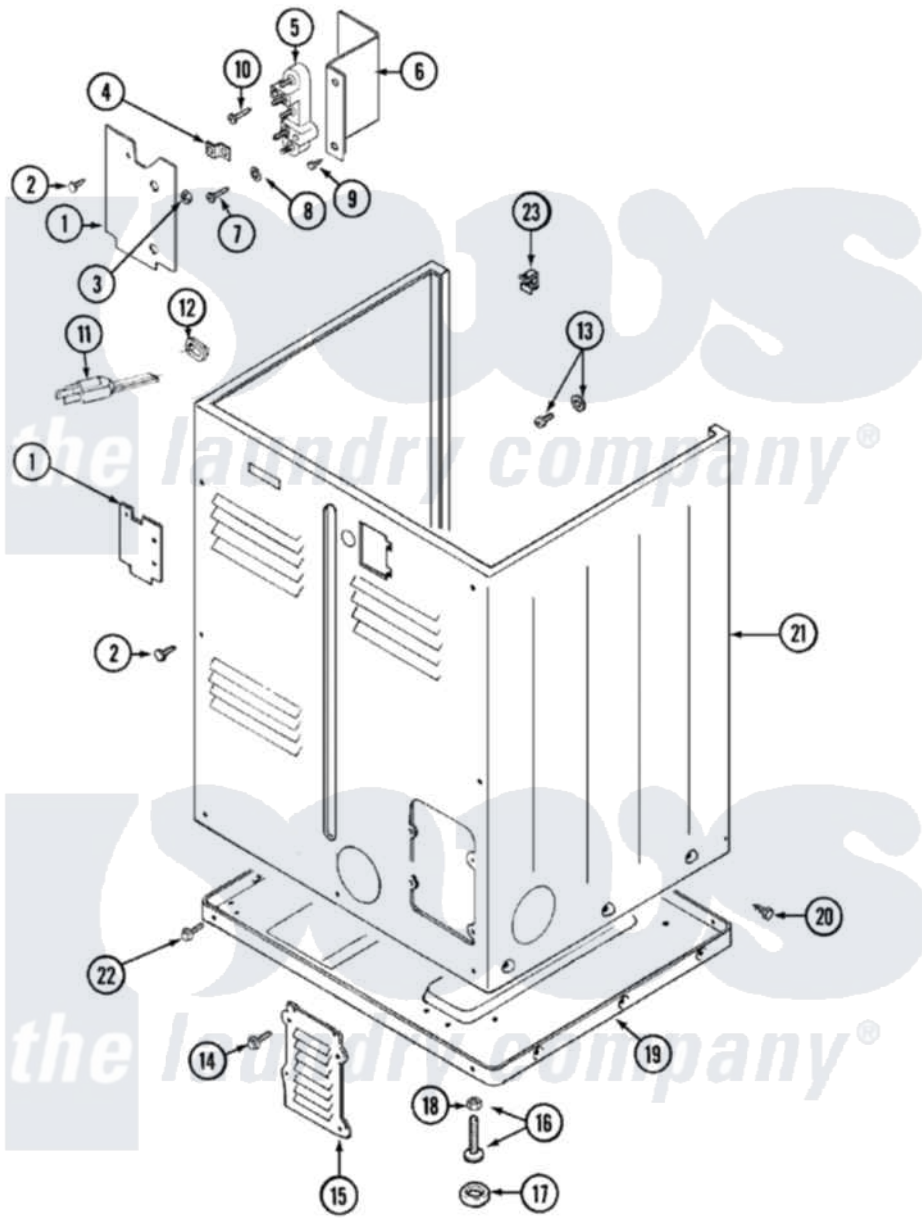

Maytag LDG8616AAE 02 - CABINET-REAR

Maytag [Residential Maytag LDG8616AAE Dryer Parts](#) Parts Diagram 02 - CABINET-REAR
 Click on the part number to view part

Item	Original Part Number	Replaced By	Status	Part Description
1	Y312905		Not Available	COVER, TERMINAL
2	Y313561			Screw---NA
11	33001246		Not Available	CORD, POWER
12	211881			Grommet, Cord Part Not Used- Gas Models Only
13	303846	22003781		Screw, Ground Strap
14	216423	3370225		Screw
15	Y312951		Not Available	ACCESS COVER, BACK
16	Y305086			Adjustable Leg And Nut
17	Y314137			Foot, Rubber
18	Y052740	62739		Nut, Lock
19	Y303361		Not Available	BASE ASSY. (UPPER & LOWER)
20	213007			Xfor Cabinet See Cabinet, Back
21	33001159	33001327		Cabinet
22	Y313561			Screw---NA