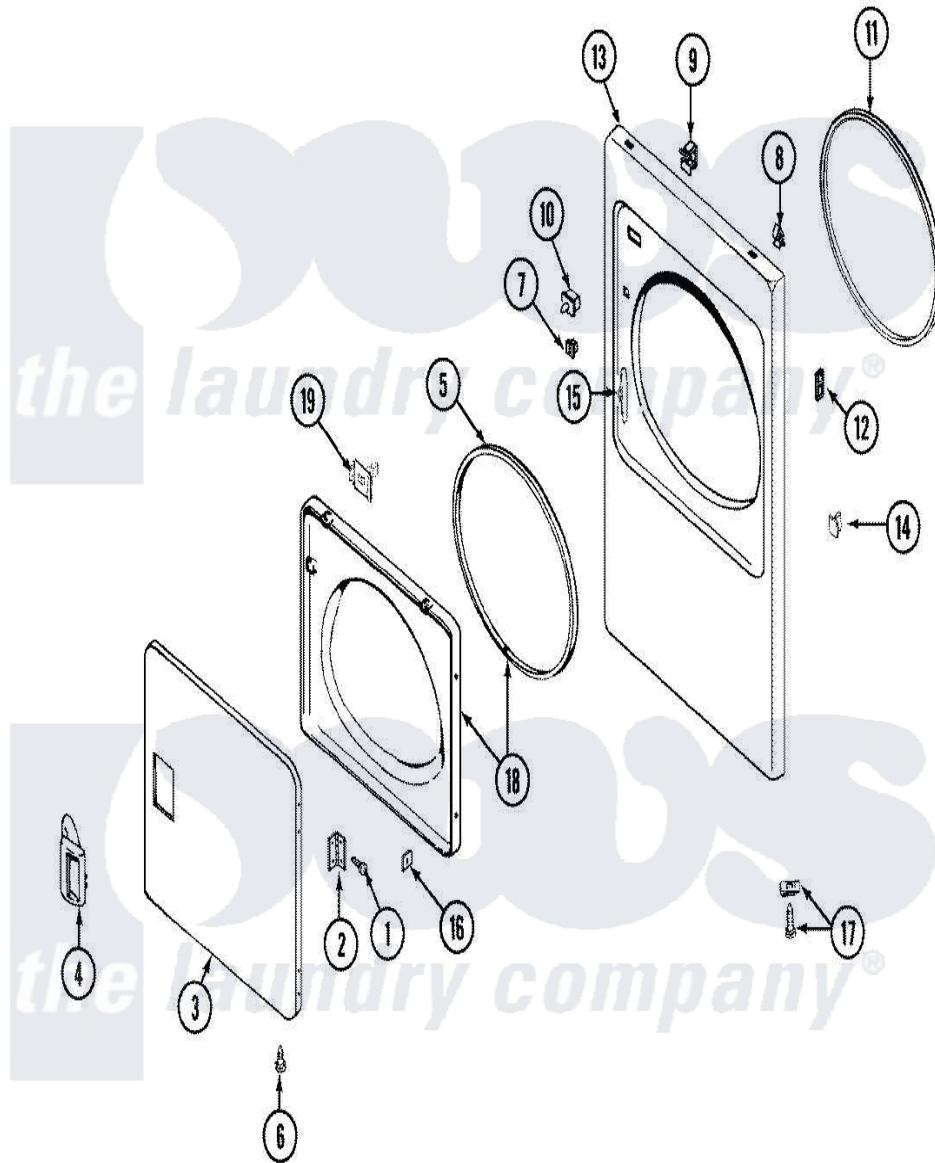

# Maytag LDG8616AAE 04 - DOOR

Maytag [Residential Maytag LDG8616AAE Dryer Parts](#) Parts Diagram 04 - DOOR  
 Click on the part number to view part

| Item | Original Part Number     | Replaced By               | Status        | Part Description            |
|------|--------------------------|---------------------------|---------------|-----------------------------|
| 1    | <a href="#">Y314062</a>  |                           |               | Screw, Door Hinge And Panel |
| 2    | <a href="#">33001230</a> |                           |               | Hinge, Door                 |
| 3    | <a href="#">33001240</a> |                           |               | Door                        |
| "    | <a href="#">22001817</a> |                           |               | Sheet, Sound Damper         |
| 4    | <a href="#">33001241</a> |                           |               | Handle, Door                |
| 5    | <a href="#">33001131</a> |                           |               | Seal, Door                  |
| 6    | 33001132                 | <a href="#">33002342</a>  |               | Plug, Sifht Hole            |
| 7    | Y304578                  | <a href="#">LA-1003</a>   |               | Door Catch Kit              |
| 8    | <a href="#">22001650</a> |                           |               | Fastener, Spring            |
| 9    | <a href="#">Y310376</a>  |                           |               | Clip, Door Switch Harness   |
| 10   | 33001508                 | <a href="#">W10169313</a> |               | Switch-Dor                  |
| 11   | <a href="#">314937</a>   |                           |               | Seal, Front Panel           |
| 12   | 33001487                 |                           | Not Available | NUT, SPEED                  |
| 13   | 33001486                 | <a href="#">98008544</a>  |               | Screw                       |
| "    | <a href="#">33001610</a> |                           |               | Panel, Front                |
| "    | 33001221                 | <a href="#">22001817</a>  |               | Sheet, Sound Damper         |