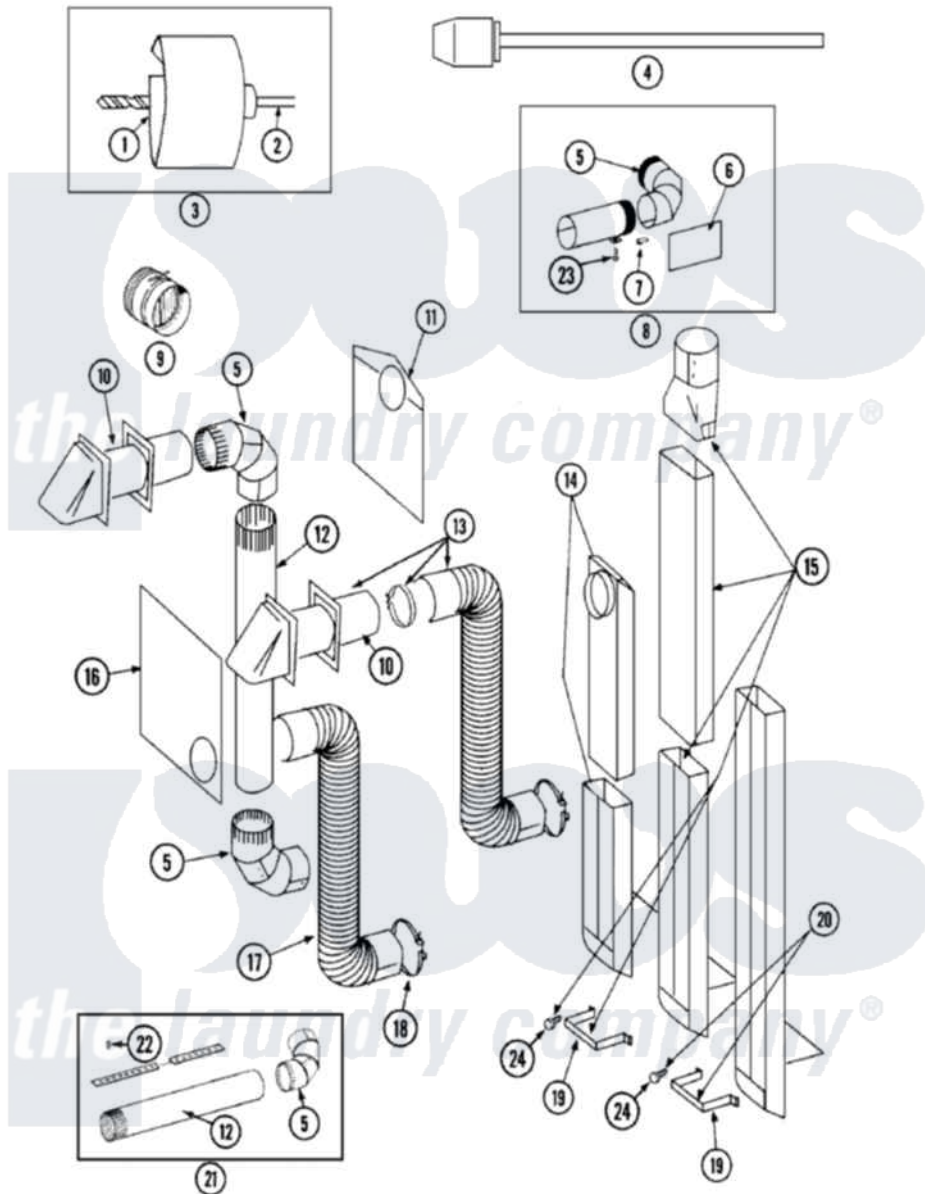

Maytag LDG8616AAE 05 - DUCTING

Maytag [Residential Maytag LDG8616AAE Dryer Parts](#) Parts Diagram 05 - DUCTING
 Click on the part number to view part

Item	Original Part Number	Replaced By	Status	Part Description
1	038179		Not Available	BLADE, SAW
2	038180		Not Available	REPLACEMENT DRILL
3	038766		Not Available	HOLE SAW W/DRILL BIT
4	038767			Extension Chuck, Drill
5	Y059131			Elbow, Venting
6	312302			Insulation, Exhaust Duct Kit
7	213323			Fastener, Exhaust Duct Kit
8	Y304652			Exhaust Duct Kit
9	059146		Not Available	DAMPER, BACK DRAFT
10	Y059129	4396007RW		Vent Hood
11	311353		Not Available	BAG, LINT (DACRON)
12	Y059130			Pipe, Venting
13	Y059143			Flexible Vent Kit
14	Y059135			Vent Duct Assembly
15	059144		Not Available	RECTANGULAR VENT KIT
16	Y059134			PLATE, ALUM. WINDOW (15``X20``)

17	Y304353	4396010RP	6ft Scvent
18	Y304630		Clamp, Flexible Duct
19	313272		Bracket, Exhaust Deflector
20	303736	Not Available	EXHAUST DEFLECTOR KIT
21	306399	Not Available	EXHAUST DEFLECTOR KIT
22	Y251119	3177991	Screw
23	211294	90767	Screw, 8A X 3/8 HeX Washer Head Tapping
24	211294	90767	Screw, 8A X 3/8 HeX Washer Head Tapping