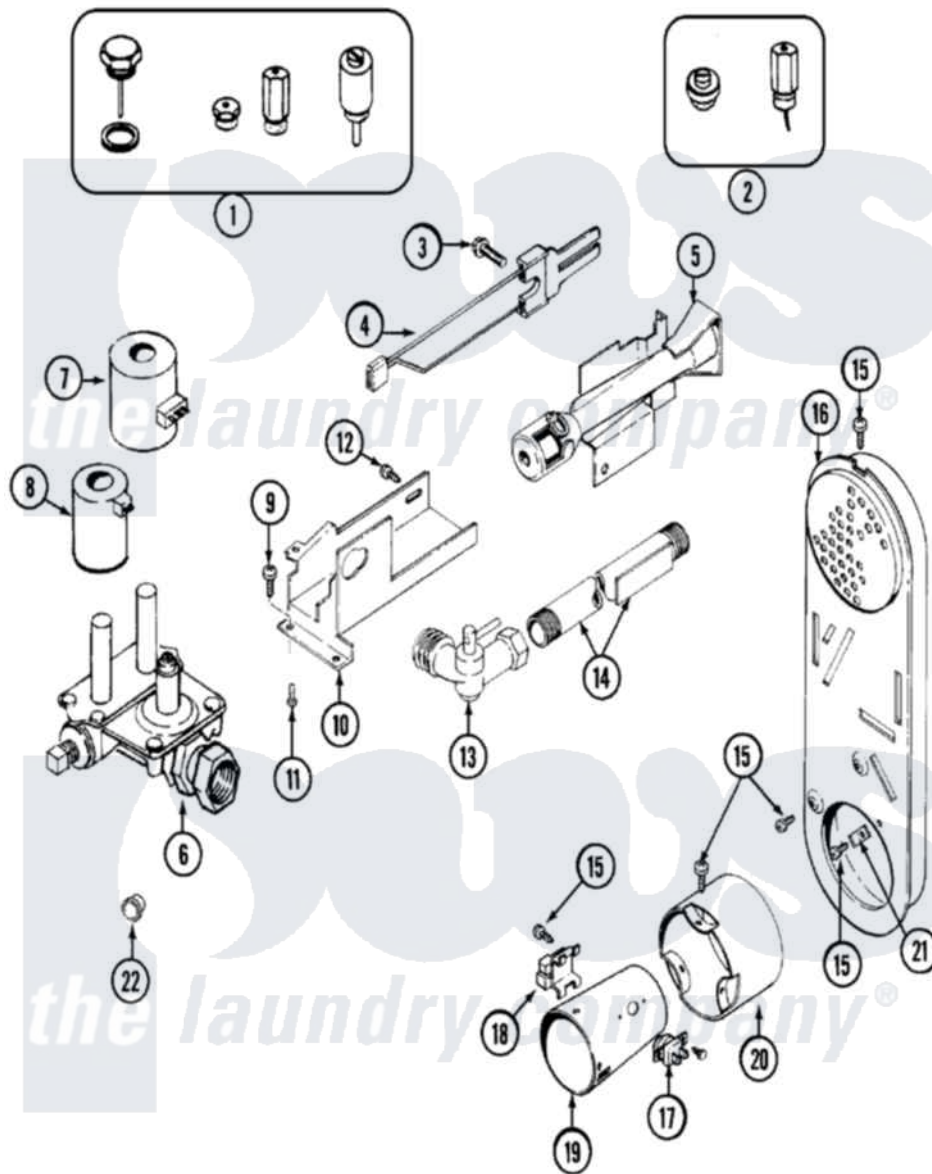

Maytag LDG8616AAE 06 - GAS VALVE

Maytag [Residential Maytag LDG8616AAE Dryer Parts](#) Parts Diagram 06 - GAS VALVE
 Click on the part number to view part

Item	Original Part Number	Replaced By	Status	Part Description
1	Y306195	MAL9000AXX		LP Gas Con
2	306204	33002924		Gas Conv K
3	304971			Screw Note: Screw, Igniter
4	304970	4391996		Ignitor
5	33001247	33002793		Burner Assembly
6	306176			Valve, Gas
7	306106			Coil, Holding And Booster--W
8	306105	694540		Coil, 60 Hz
9	Y313561			Screw---NA
10	314566			Gas Control Bracket
11	Y313559			Screw
12	314568	Y313559		Screw
"	314082	90767		Screw, 8A X 3/8 HeX Washer Head Tapping
13	Y303349			Angle Shut-Off, Gas Valve
"	33001842	3406051		Elbow Union Assembly Pipe And Bracket Assembly

14	Y303383	33001735	Series 18 Not Needed Use Vavle
15	211294	90767	Screw, 8A X 3/8 HeX Washer Head Tapping
16	Y308504	Not Available	INLET DUCT ASSEMBLY
17	303395		Thermostat, Hi-Limit
18	Y303377	338906	Radiant, Sensor
19	Y308548		Combustion Cone Assembly
20	Y303841		Cone, Extension
21	Y312890		Retainer, Heater Chamber
22	33001693		Cap, Gas Pipe