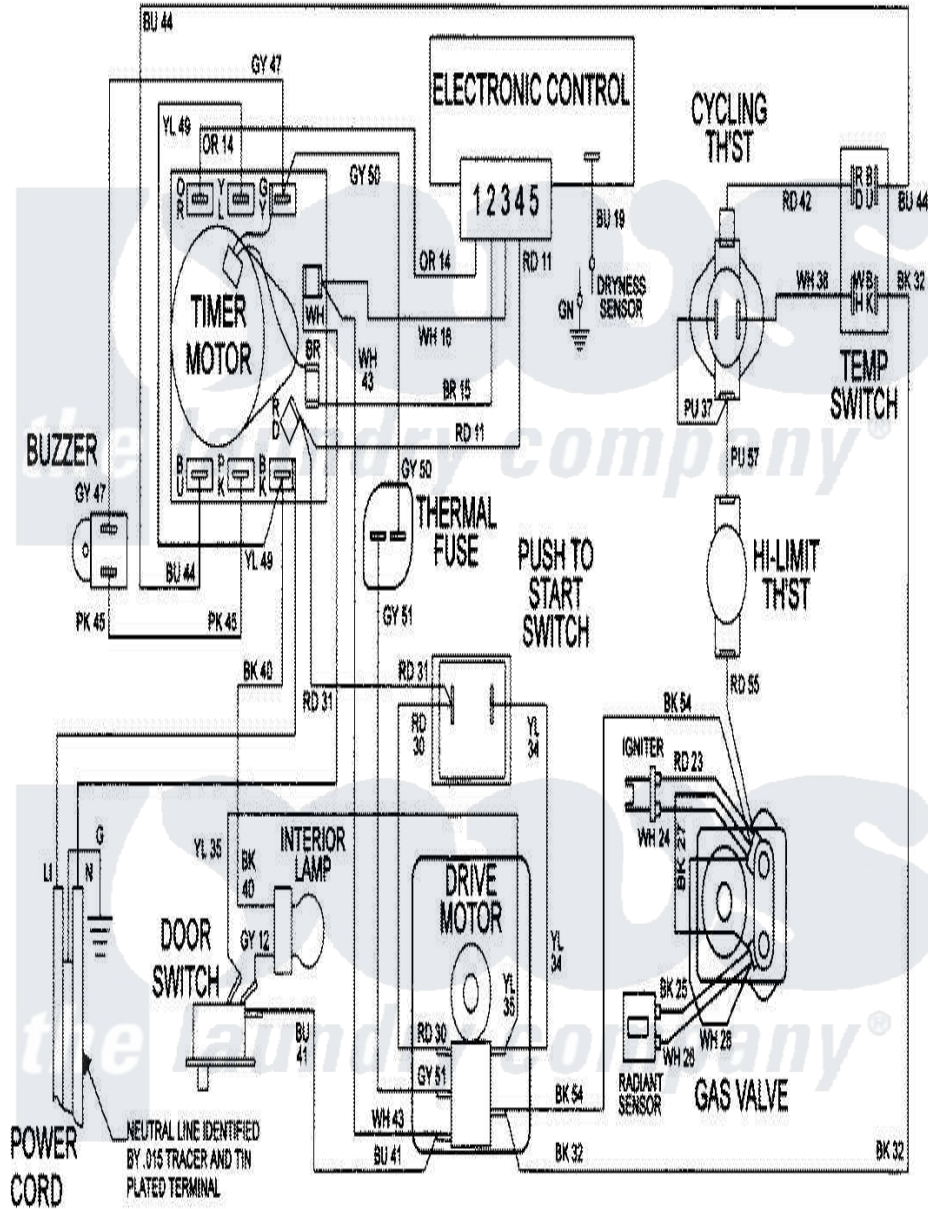

Maytag LDG8616AAE 09 - WIRING INFORMATION

Maytag Residential Maytag LDG8616AAE Dryer Parts Parts Diagram 09 - WIRING INFORMATION
 Click on the part number to view part

Item	Original Part Number	Replaced By	Status	Part Description
NI	15001962		Not Available	WIRING INFORMATION