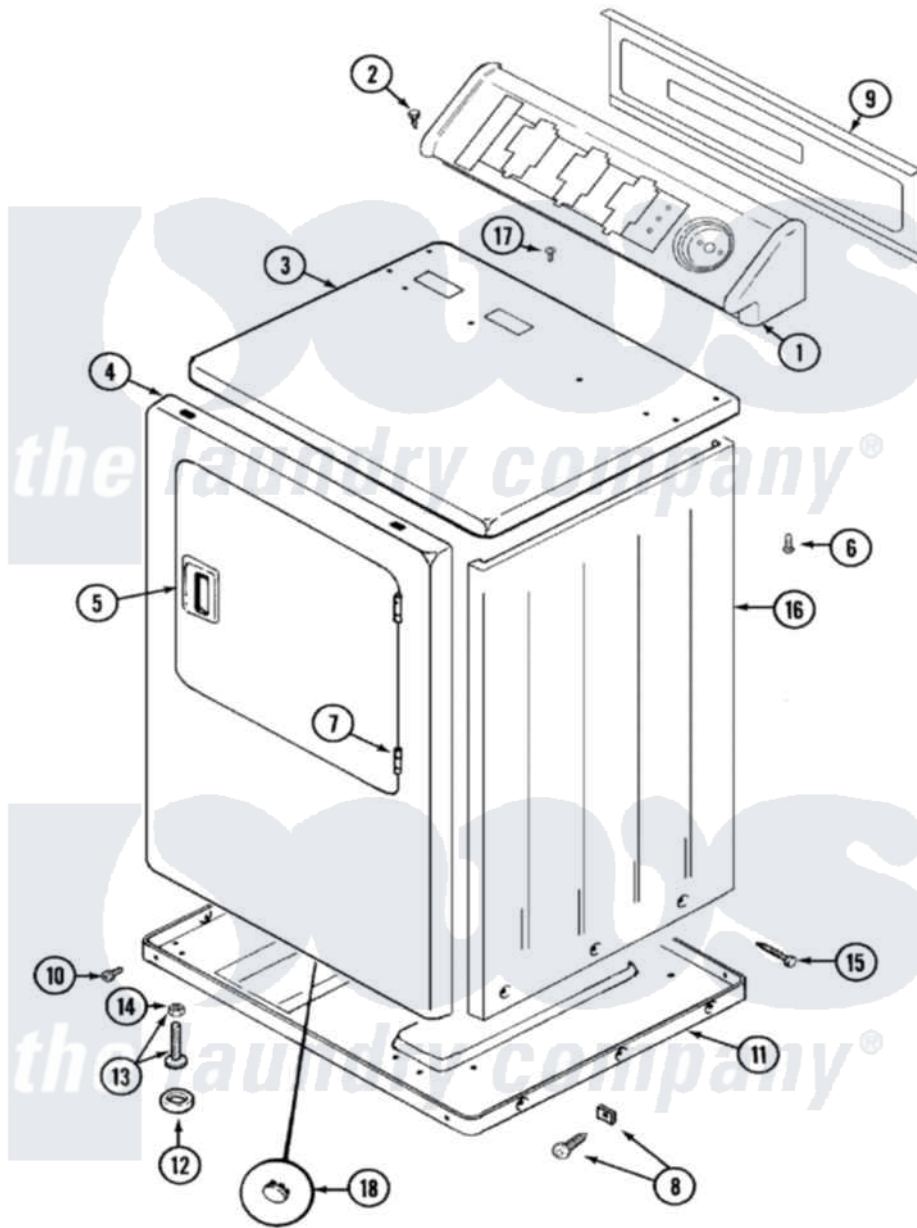

# Maytag LDG8616AAM 01 - CABINET-FRONT

Maytag [Residential Maytag LDG8616AAM Dryer Parts](#) Parts Diagram 01 - CABINET-FRONT  
 Click on the part number to view part

Item	Original Part Number	Replaced By	Status	Part Description
1	<a href="#">33001613</a>			Console
2	216423	<a href="#">3370225</a>		Screw
3	<a href="#">33001609</a>			Cover, Top ----NA
4	<a href="#">33001611</a>			Panel, Front ----NA
"	33001486	<a href="#">98008544</a>		Screw
"	33001221	<a href="#">22001817</a>		Sheet, Sound Damper
5	33001254	<a href="#">37001047</a>		Handle, Door
6	<a href="#">214354</a>			Screw, Top Cover To Cabnt.
7	<a href="#">33001230</a>			Hinge, Door
8	12001340	<a href="#">204439</a>		Screw And Fstner Assembly
9	33001625		Not Available	PANEL, BACK----NA
10	<a href="#">Y313561</a>			Screw----NA
"	Y310632	<a href="#">1163839</a>		Screw
11	Y303361		Not Available	BASE ASSY. (UPPER & LOWER)
12	<a href="#">Y314137</a>			Foot, Rubber
13	<a href="#">Y305086</a>			Adjustable Leg And Nut

14	Y052740	<a href="#">62739</a>	Nut, Lock
15	<a href="#">213007</a>		Xfor Cabinet See Cabinet, Back
16	33001160		Not Available
17	210186	<a href="#">3370225</a>	CABINET (ALM)
18	33001615		Not Available
			Screw
			PLUG, FRONT PANEL (ALM)