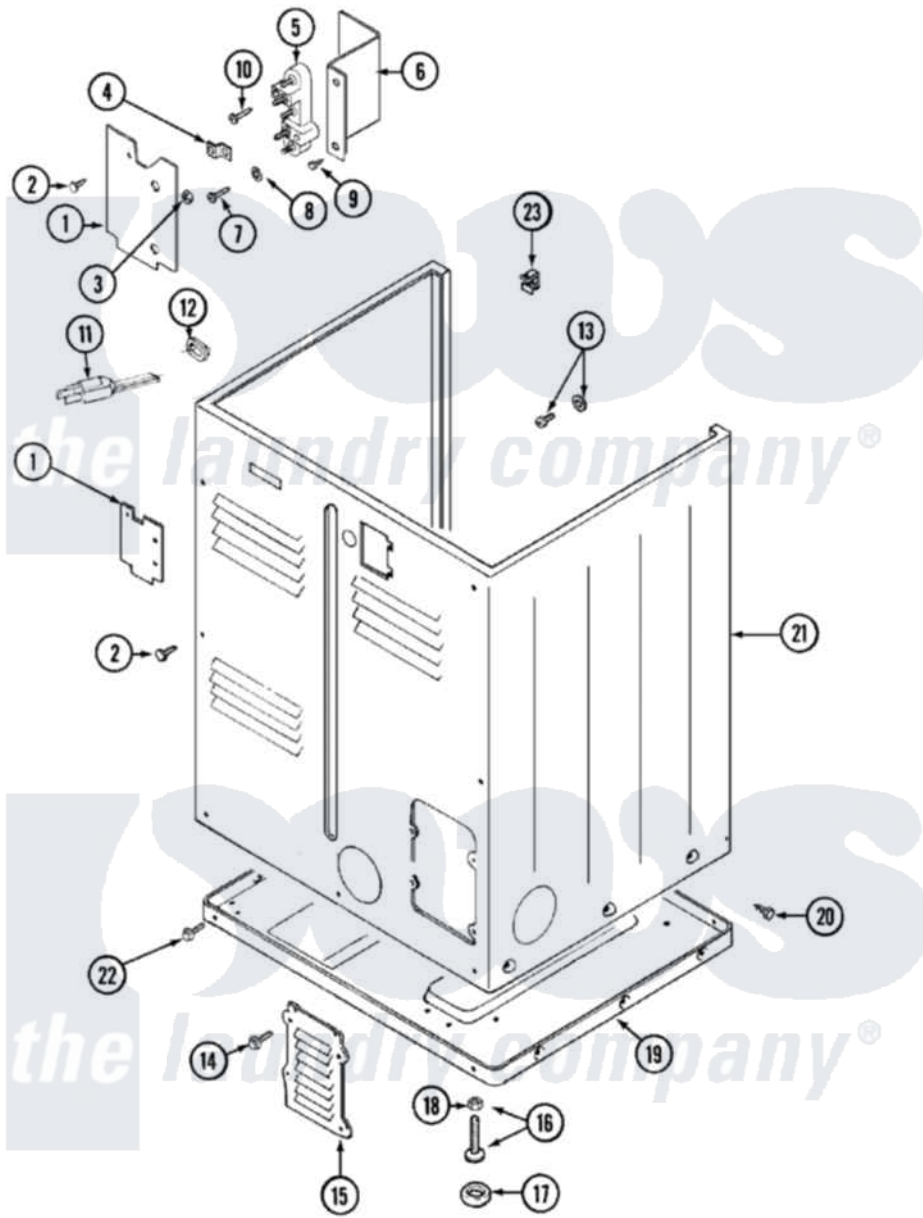

Maytag LDG8616AAM 02 - CABINET-REAR

Maytag [Residential Maytag LDG8616AAM Dryer Parts](#) Parts Diagram 02 - CABINET-REAR
 Click on the part number to view part

Item	Original Part Number	Replaced By	Status	Part Description
1	Y312905		Not Available	COVER, TERMINAL
2	Y313561			Screw---NA
11	33001246		Not Available	CORD, POWER
12	211881			Grommet, Cord Part Not Used-Gas Models Only
13	303846	22003781		Screw, Ground Strap
14	216423	3370225		Screw
15	Y312951		Not Available	ACCESS COVER, BACK
16	Y305086			Adjustable Leg And Nut
17	Y314137			Foot, Rubber
18	Y052740	62739		Nut, Lock
19	Y303361		Not Available	BASE ASSY. (UPPER & LOWER)
20	213007			Xfor Cabinet See Cabinet, Back
21	33001160		Not Available	CABINET (ALM)
22	Y313561			Screw---NA