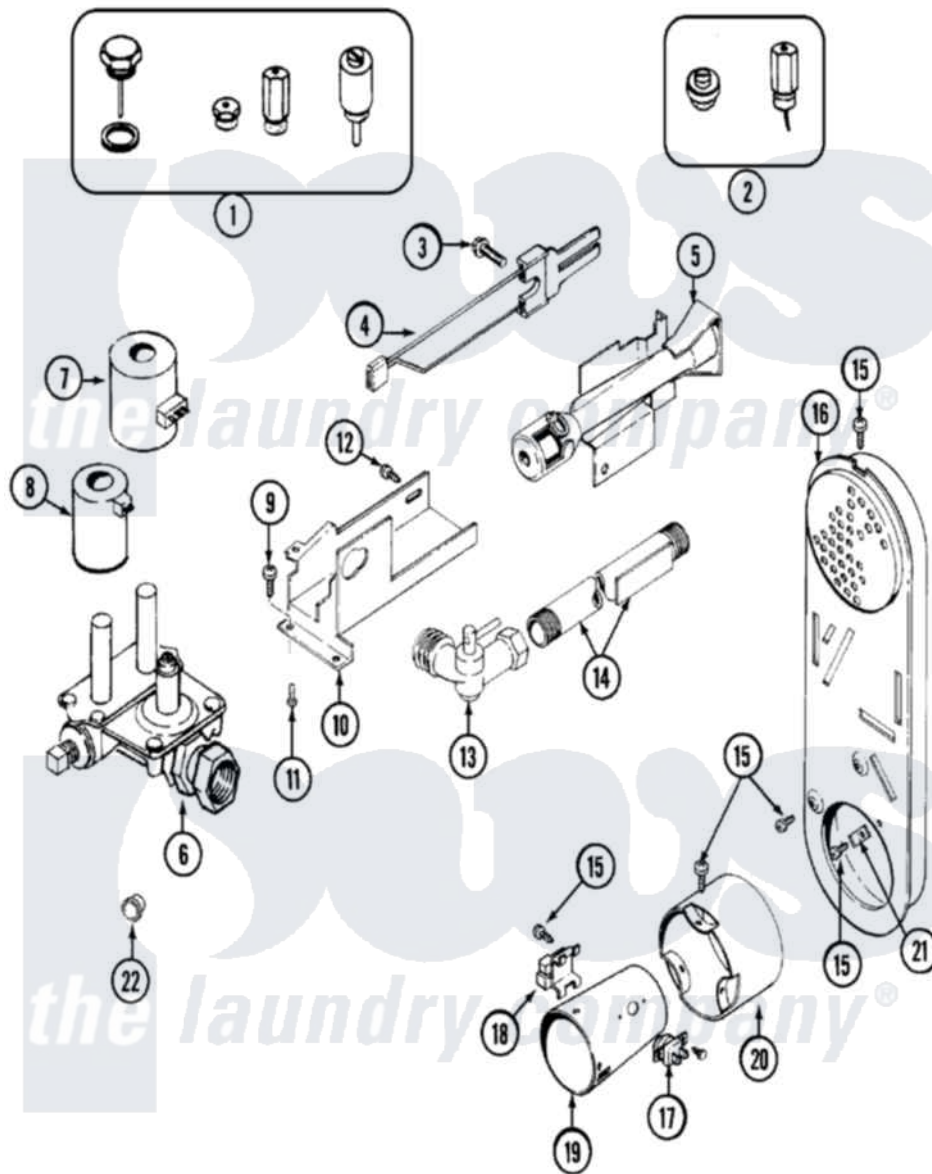

Maytag LDG8616AAM 06 - GAS VALVE

Maytag [Residential Maytag LDG8616AAM Dryer Parts](#) Parts Diagram 06 - GAS VALVE
 Click on the part number to view part

Item	Original Part Number	Replaced By	Status	Part Description
1	Y306195	MAL9000AAXX		LP Gas Con
2	306204	33002924		Gas Conv K
3	304971			Screw Note: Screw, Igniter
4	304970	4391996		Ignitor
5	33001247	33002793		Burner Assembly
6	306176			Valve, Gas
7	306106			Coil, Holding And Booster--W
8	306105	694540		Coil, 60 Hz
9	Y313561			Screw---NA
10	314566			Gas Control Bracket
11	Y313559			Screw
12	314568	Y313559		Screw
"	314082	90767		Screw, 8A X 3/8 HeX Washer Head Tapping
13	Y303349			Angle Shut-Off, Gas Valve
"	33001842	3406051		Elbow Union Assembly Pipe And Bracket Assembly

14	Y303383	33001735	Series 18 Not Needed Use Vavle
15	211294	90767	Screw, 8A X 3/8 HeX Washer Head Tapping
16	Y308504	Not Available	INLET DUCT ASSEMBLY
17	303395		Thermostat, Hi-Limit
18	Y303377	338906	Radiant, Sensor
19	Y308548		Combustion Cone Assembly
20	Y303841		Cone, Extension
21	Y312890		Retainer, Heater Chamber
22	33001693		Cap, Gas Pipe