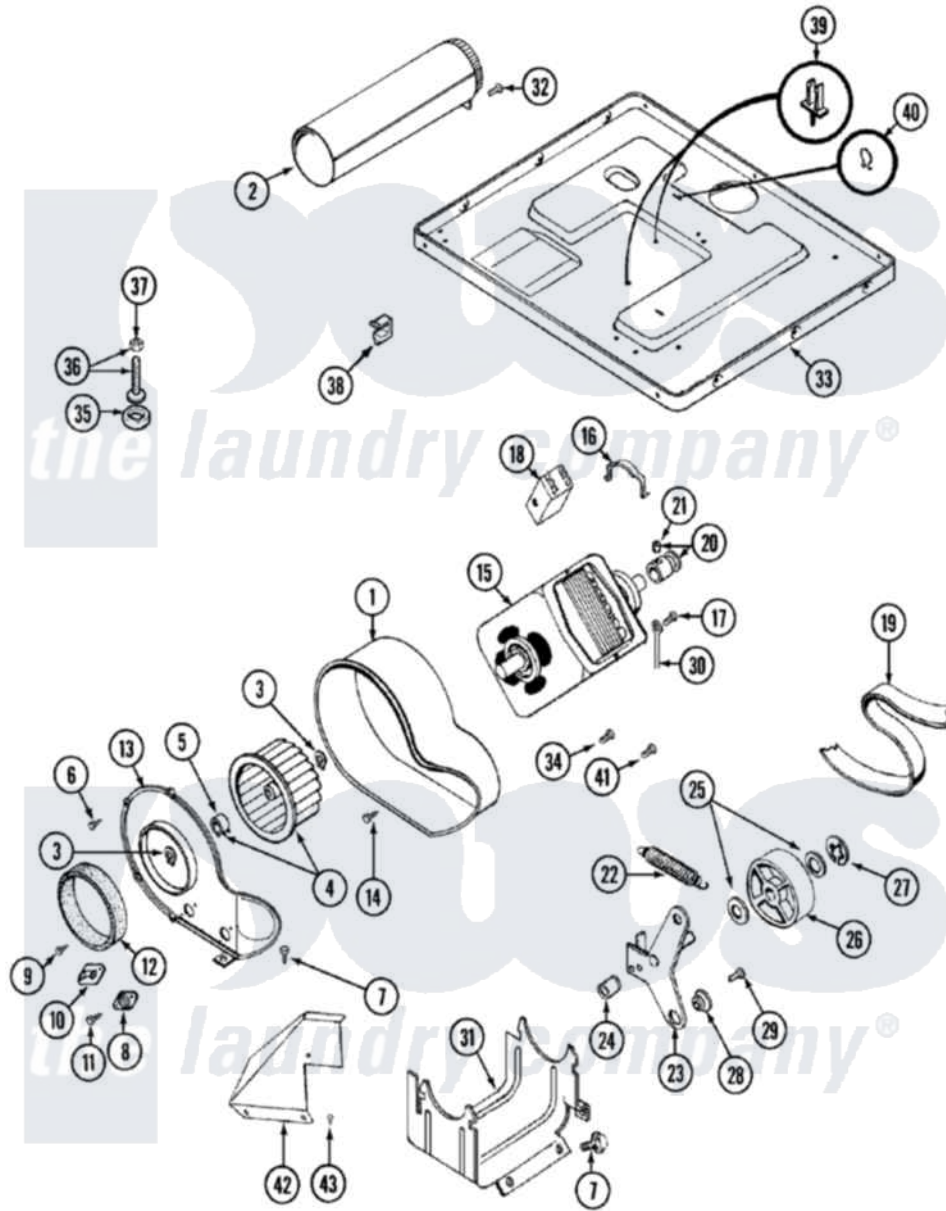

# Maytag LDG8616AAM 07 - MOTOR DRIVE

Maytag [Residential Maytag LDG8616AAM Dryer Parts](#) Parts Diagram 07 - MOTOR DRIVE  
 Click on the part number to view part

Item	Original Part Number	Replaced By	Status	Part Description
1	<a href="#">Y312893</a>			Housing, Blower
2	Y303442			EXHAUST DUCT ASSEMBLY
3	410233	<a href="#">9703438</a>		Ring-Retrnr
4	<a href="#">Y303836</a>			Blower Wheel Assembly And Clamp
5	<a href="#">312967</a>			Clamp, Blower Housing
6	Y312961	<a href="#">W10116751</a>		Screw
7	<a href="#">Y313561</a>			Screw---NA
8	<a href="#">306910</a>			Thermostat, Multi Temp Note: Thermostat
9	211294	<a href="#">90767</a>		Screw, 8A X 3/8 HeX Washer Head Tapping
10	<a href="#">306604</a>			Cut-Off, Thermal Part Not Used
11	314848	<a href="#">W10116760</a>		Screw
12	<a href="#">Y312901</a>			Seal, Housing Cover
13	<a href="#">314846</a>			Cover, Blower Housing
14	314818	<a href="#">1163839</a>		Screw