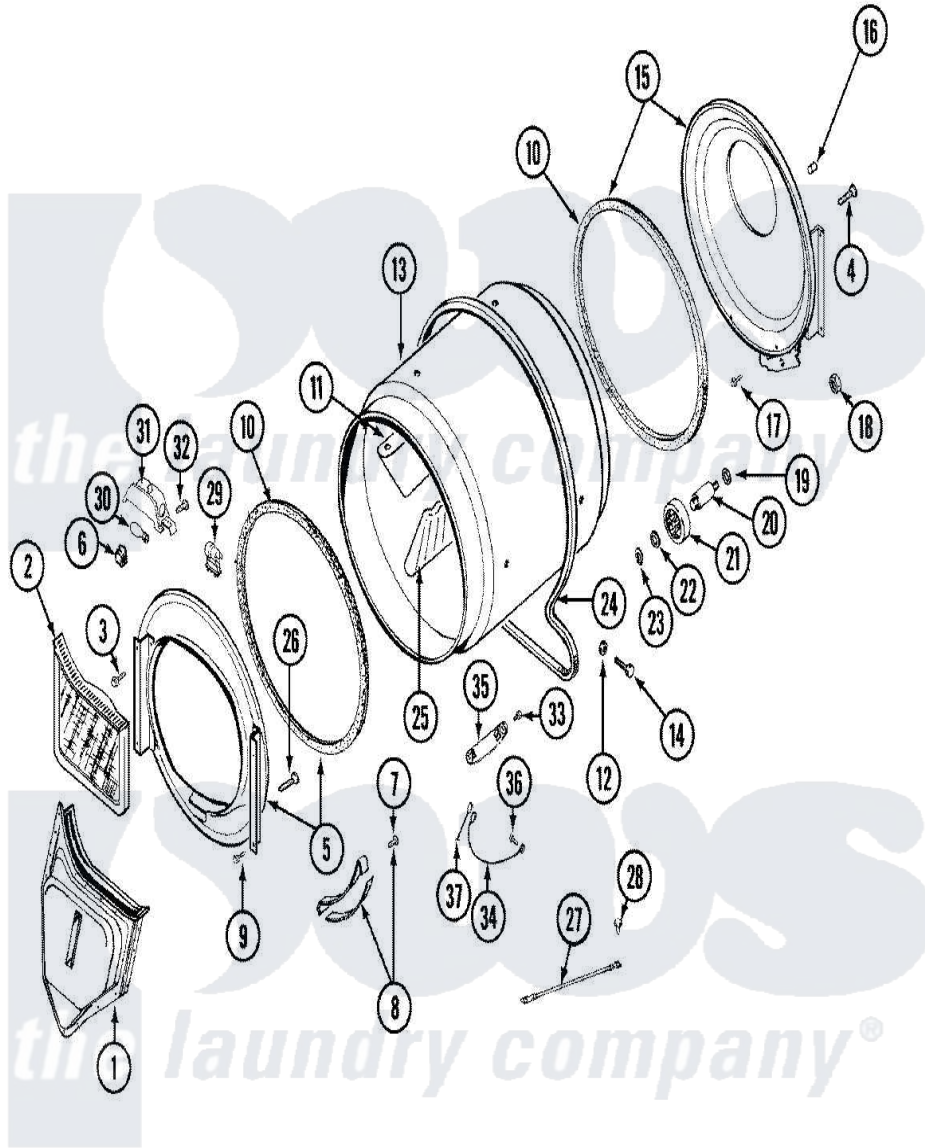

Maytag LDG8616AAM 08 - TUMBLER

Maytag [Residential Maytag LDG8616AAM Dryer Parts](#) Parts Diagram 08 - TUMBLER
 Click on the part number to view part

Item	Original Part Number	Replaced By	Status	Part Description
1	33001016			Outlet Duct Assembly
2	33001171	33002970		Lint Filte
3	313764		Not Available	SCREW
4	Y313561			Screw----NA
5	33001423			Front Assembly, Tumbler
6	Y310376			Clip, Door Switch Harness
7	210720			Rivet, Bearing To Tumbler Frmt
8	306508			Tumbler Bearing Kit ---W
9	Y310632	1163839		Screw
10	314820			Seal, Tumbler
11	33001012			Baffle
12	314158			Washer, Baffle To Tumbler
13	33001108		Not Available	DRYER TUMBLER, W/O BAFFLES
14	Y310759			Screw, Tumbler Baffles
15	33001178			Back, Tumbler
16	313915	31-3915		Tech Sheet

17	Y310632	1163839	Screw
18	312538	33001443	Nut, Hex
19	Y313347	312535	Washer, Vault Mounting Brk.
20	Y312948	6-3129480	Shaft- Tumbler
21	Y303373	12001541	Drum Roller/Washer Assembly--W
22	312535		Washer, Vault Mounting Brk.
23	410233	9703438	Ring-Retrn
24	Y312959		Poly "V" Belt For Tumbler
25	33001004		Baffle, Tall
26	Y314110	33002917	Screw, No.10-16
29	307097	33001496	Lamp- Hold
30	Y307100	67001316	Bulb, Light
31	314955	33001496	Lamp- Hold
32	214872		Palnut, End Cap Note: Nut, Lamp Holder
33	22001078	3177991	Screw
34	Y303711		Sensor Ground Wire
35	Y303389	304997	Sensor Assembly With Screws
36	211294	90767	Screw, 8A X 3/8 HeX Washer Head Tapping
37	Y312658		Receptacle, Sensor Ground Wire