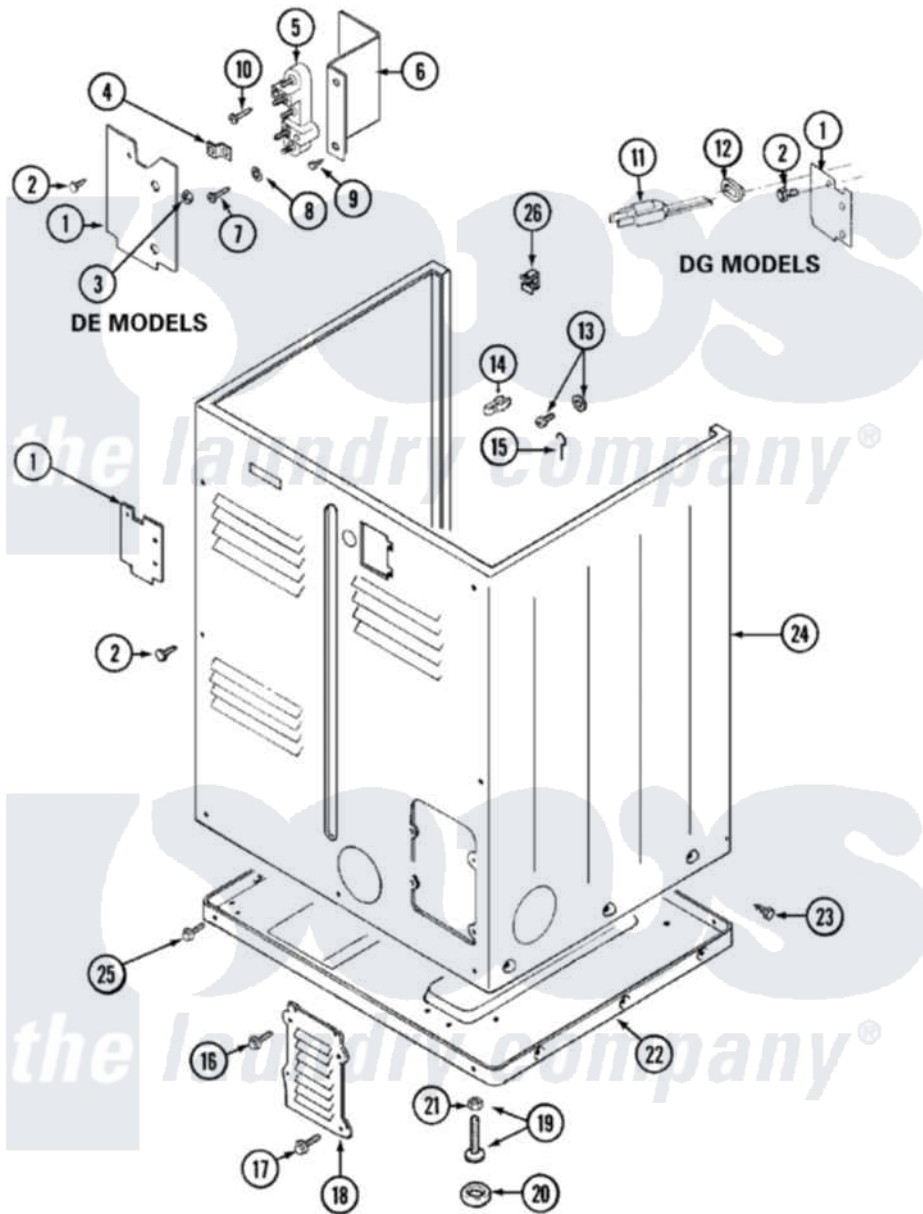

# Maytag LDG8624AAE 02 - CABINET-REAR

Maytag [Residential Maytag LDG8624AAE Dryer Parts](#) Parts Diagram 02 - CABINET-REAR  
 Click on the part number to view part

Item	Original Part Number	Replaced By	Status	Part Description
1	Y312905		Not Available	COVER, TERMINAL
2	<a href="#">Y313561</a>			Screw---NA
11	33001246		Not Available	CORD, POWER
12	<a href="#">211881</a>			Grommet, Cord Part Not Used-Gas Models Only
13	303846	<a href="#">22003781</a>		Screw, Ground Strap
14	<a href="#">301548</a>			Clamp, Ground Wire
15	<a href="#">204807</a>			Ground Wire, Supp. Plte To Top Cover
16	<a href="#">Y313559</a>			Screw
17	211294	<a href="#">90767</a>		Screw, 8A X 3/8 HeX Washer Head Tapping
18	Y312951		Not Available	ACCESS COVER, BACK
19	<a href="#">Y305086</a>			Adjustable Leg And Nut
20	<a href="#">Y314137</a>			Foot, Rubber
21	Y052740	<a href="#">62739</a>		Nut, Lock
22	Y303361		Not Available	BASE ASSY. (UPPER & LOWER)

23	<a href="#">213007</a>		Xfor Cabinet See Cabinet, Back
24	33001159	<a href="#">33001327</a>	Cabinet
25	<a href="#">Y313561</a>		Screw----NA
"	Y310632	<a href="#">1163839</a>	Screw
26	<a href="#">Y310376</a>		Clip, Door Switch Harness