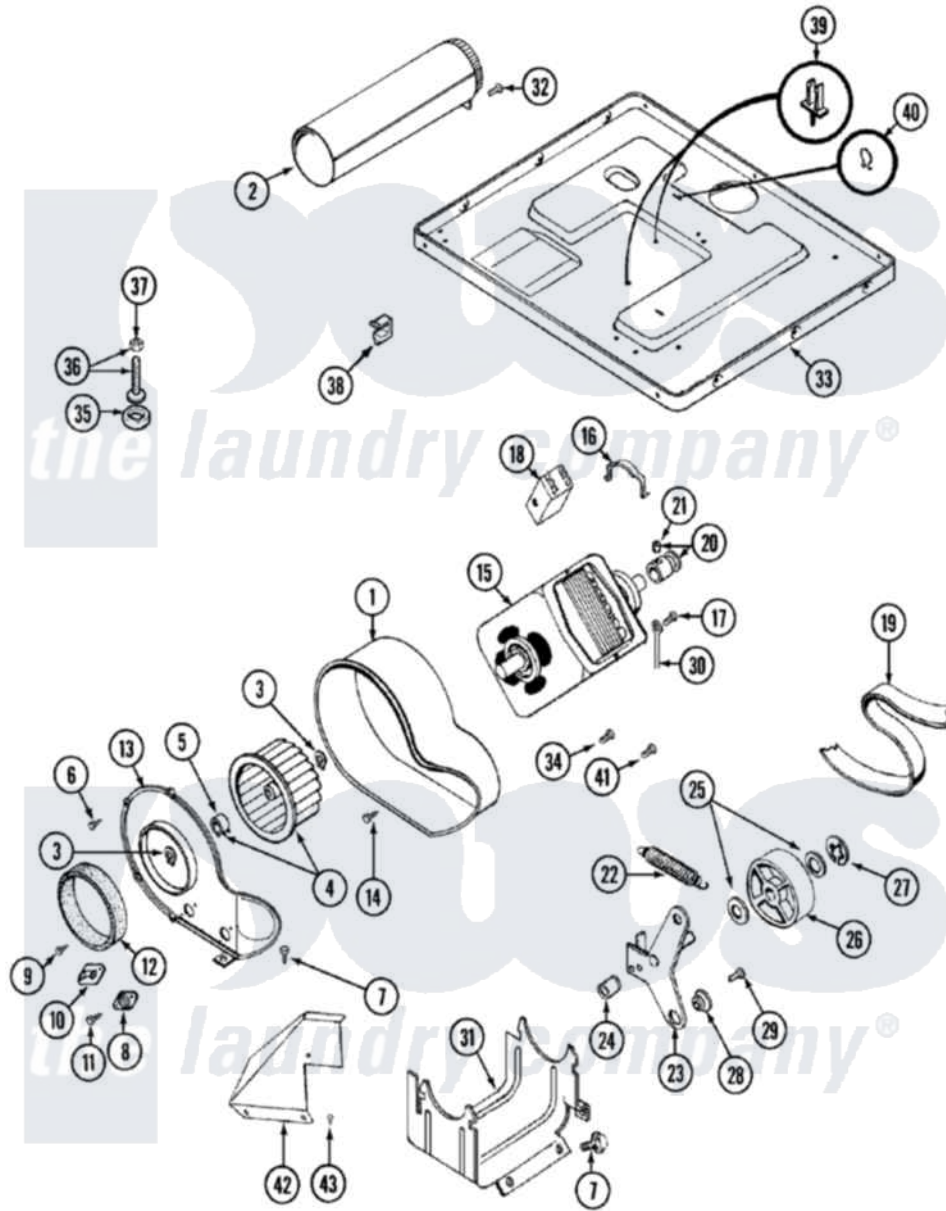

# Maytag LDG8624AAE 07 - MOTOR DRIVE

Maytag [Residential Maytag LDG8624AAE Dryer Parts](#) Parts Diagram 07 - MOTOR DRIVE  
 Click on the part number to view part

Item	Original Part Number	Replaced By	Status	Part Description
1	<a href="#">Y312893</a>			Housing, Blower
2	Y303442			EXHAUST DUCT ASSEMBLY
3	410233	<a href="#">9703438</a>		Ring-Retrn
4	<a href="#">Y303836</a>			Blower Wheel Assembly And Clamp
5	<a href="#">312967</a>			Clamp, Blower Housing
6	Y312961	<a href="#">W10116751</a>		Screw
7	<a href="#">Y313561</a>			Screw----NA
8	<a href="#">306910</a>			Thermostat, Multi Temp Note: Thermostat
9	211294	<a href="#">90767</a>		Screw, 8A X 3/8 HeX Washer Head Tapping
10	<a href="#">306604</a>			Cut-Off, Thermal Part Not Used
11	314848	<a href="#">W10116760</a>		Screw
12	<a href="#">Y312901</a>			Seal, Housing Cover
13	<a href="#">314846</a>			Cover, Blower Housing
14	Y310632	<a href="#">1163839</a>		Screw