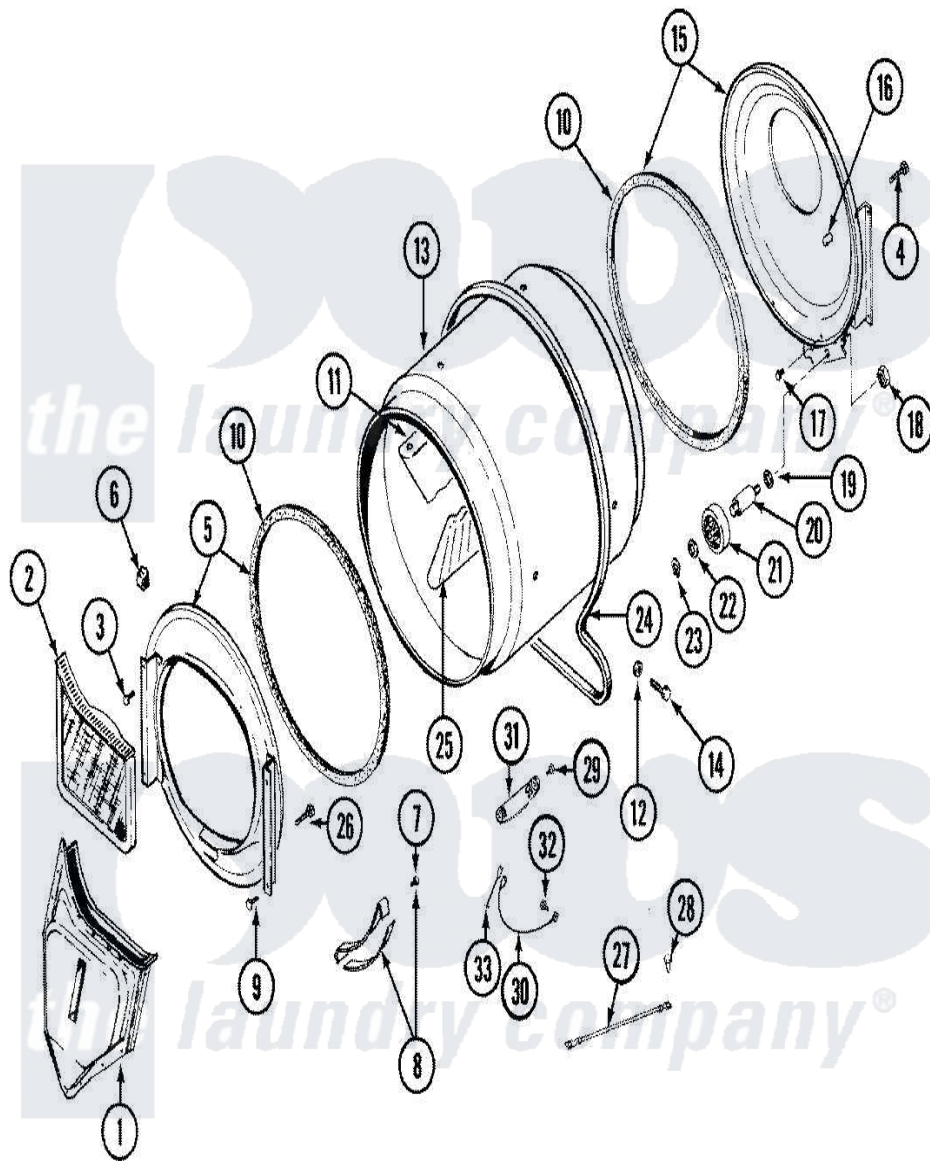

Maytag LDG8624AAE 08 - TUMBLER

Maytag Residential Maytag LDG8624AAE Dryer Parts Parts Diagram 08 - TUMBLER
 Click on the part number to view part

Item	Original Part Number	Replaced By	Status	Part Description
1	33001016			Outlet Duct Assembly
2	33001171	33002970		Lint Filte
3	313764		Not Available	SCREW
4	Y313561			Screw---NA
5	33001422			Front Assembly, Tumbler
6	Y310376			Clip, Door Switch Harness
7	210720			Rivet, Bearing To Tumbler Frmt
8	306508			Tumbler Bearing Kit ---W
9	Y310632	1163839		Screw
10	314820			Seal, Tumbler
11	33001012			Baffle
12	314158			Washer, Baffle To Tumbler
13	33001108		Not Available	DRYER TUMBLER, W/O BAFFLES
14	Y310759			Screw, Tumbler Baffles
15	33001178			Back, Tumbler
16	313915	31-3915		Tech Sheet

17	Y310632	1163839	Screw
18	312538	33001443	Nut, Hex
19	Y313347	312535	Washer, Vault Mounting Brk.
20	Y312948	6-3129480	Shaft- Tumbler
21	Y303373	12001541	Drum Roller/Washer Assembly--W
22	312535		Washer, Vault Mounting Brk.
23	410233	9703438	Ring-Retrn
24	Y312959		Poly "V" Belt For Tumbler
25	33001004		Baffle, Tall
26	Y314110	33002917	Screw, No.10-16
27	901220		Ground Wire
28	910343	488234	Screw 8-32 X 1/4
29	Y251119	3177991	Screw
30	Y303711		Sensor Ground Wire
31	Y303389	304997	Sensor Assembly With Screws
32	211294	90767	Screw, 8A X 3/8 HeX Washer Head Tapping
33	Y312658		Receptacle, Sensor Ground Wire