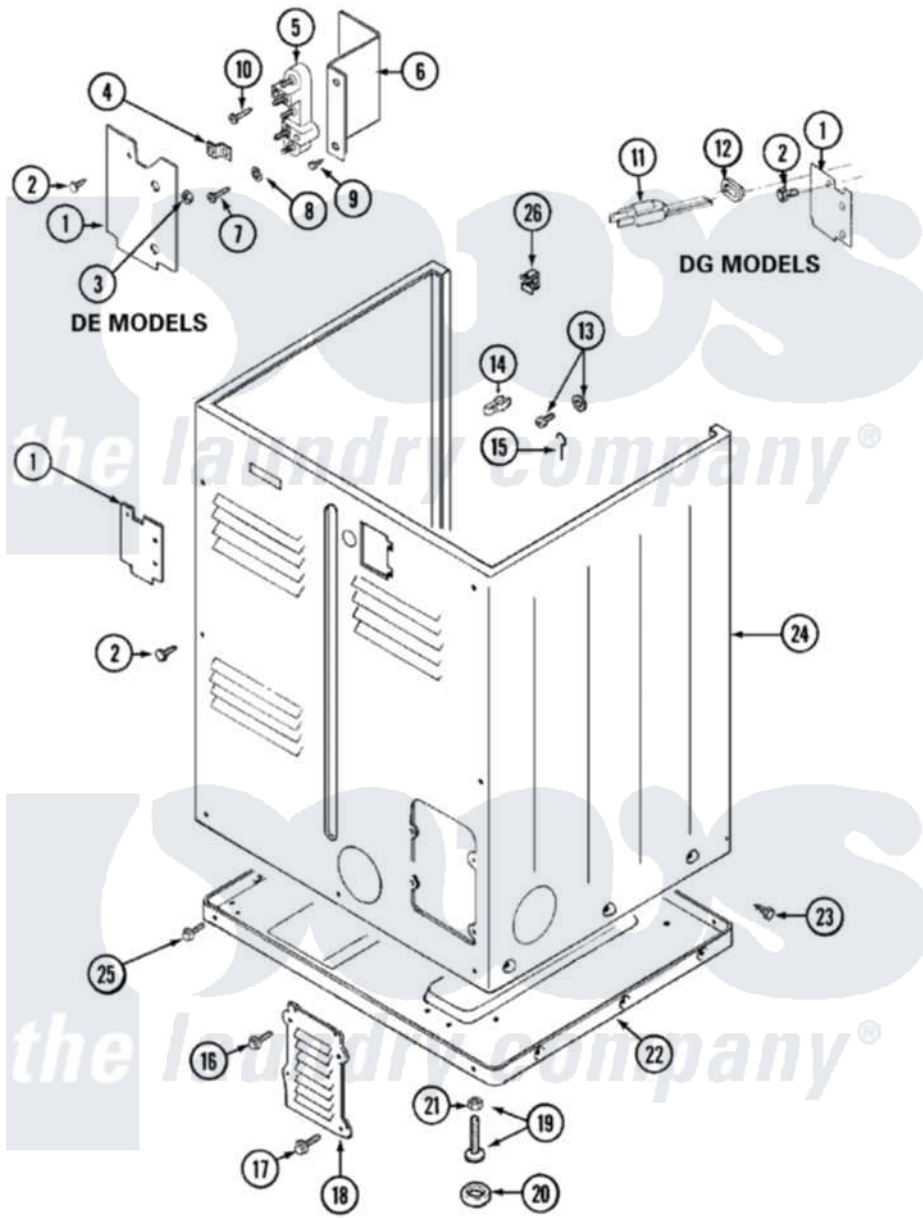

Maytag LDG8624AAL 01 - CABINET-REAR

Maytag [Residential Maytag LDG8624AAL Dryer Parts](#) Parts Diagram 01 - CABINET-REAR
 Click on the part number to view part

Item	Original Part Number	Replaced By	Status	Part Description
1	Y312905		Not Available	COVER, TERMINAL
2	Y313561			Screw---NA
11	33001246		Not Available	CORD, POWER
12	211881			Grommet, Cord Part Not Used-Gas Models Only
13	303846	22003781		Screw, Ground Strap
14	301548			Clamp, Ground Wire
15	204807			Ground Wire, Supp. Plte To Top Cover
16	Y313559			Screw
17	211294	90767		Screw, 8A X 3/8 HeX Washer Head Tapping
18	Y312951		Not Available	ACCESS COVER, BACK
19	Y305086			Adjustable Leg And Nut
20	Y314137			Foot, Rubber
21	Y052740	62739		Nut, Lock
22	Y303361		Not Available	BASE ASSY. (UPPER & LOWER)

23	213007		Xfor Cabinet See Cabinet, Back
24	33001160	Not Available	CABINET (ALM)
25	Y313561		Screw---NA
"	Y310632	1163839	Screw
26	Y310376		Clip, Door Switch Harness