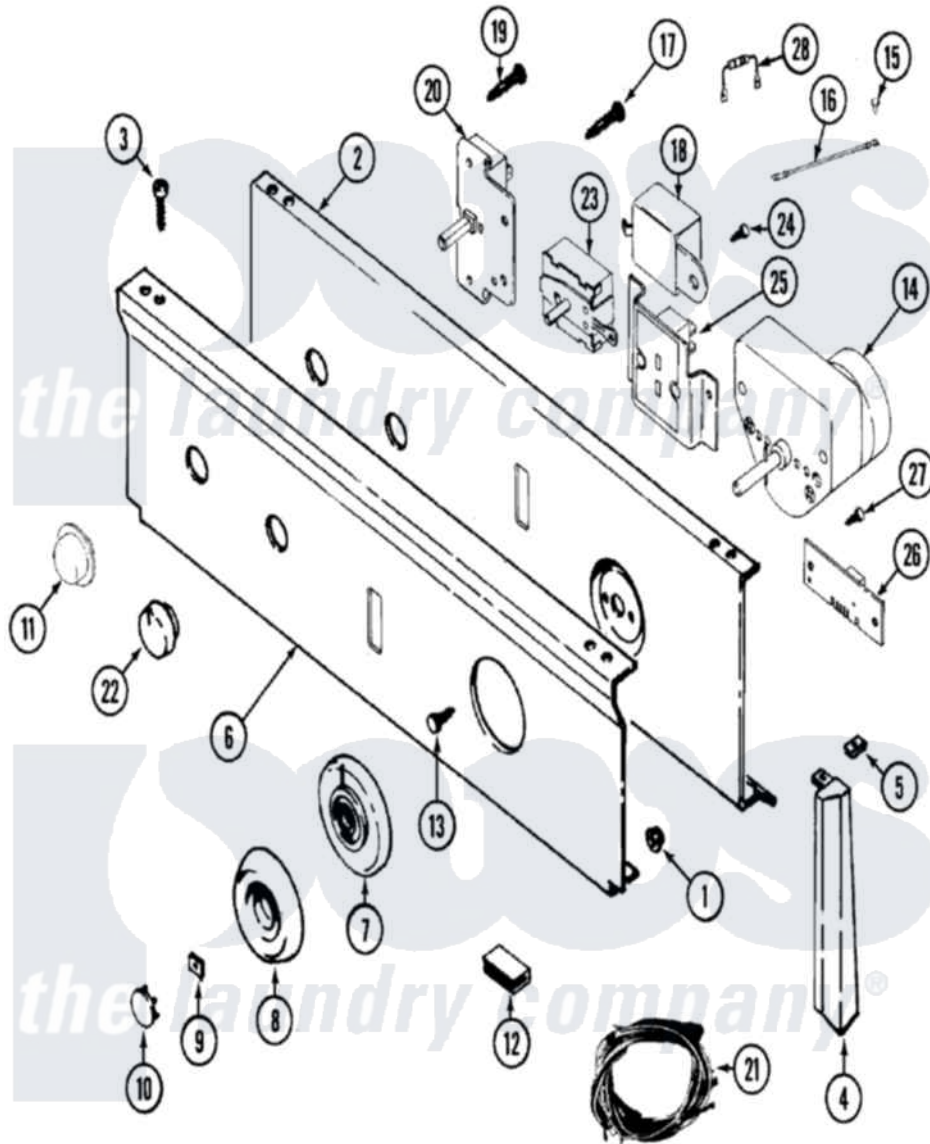

# Maytag LDG8624AAL 02 - CONTROL PANEL

Maytag Residential Maytag LDG8624AAL Dryer Parts Parts Diagram 02 - CONTROL PANEL  
 Click on the part number to view part

Item	Original Part Number	Replaced By	Status	Part Description
1	<a href="#">214872</a>			Palnut, End Cap Note: Nut, Lamp Holder
2	33001237		Not Available	PLATE, SUPPORT
3	314728	<a href="#">210932</a>		Screw, No.8 X 9/16 Ctsk Note: Screw, Inlet Duct
4	<a href="#">22001288</a>			End Cap, Control Panel
"	<a href="#">22001290</a>			End Cap, Control Panel
5	<a href="#">214894</a>			Fastener, End Cap
6	<a href="#">33001083</a>			Panel, Control
7	33001182		Not Available	SKIRT, TIMER DIAL (BLK)
8	<a href="#">315041</a>			Knob, Timer
9	<a href="#">312273</a>			Nut, Control Knob
10	216193		Not Available	CAP, TIMER KNOB (BLK)
11	<a href="#">33001184</a>			Button
12	<a href="#">214897</a>			Pad, Control Panel
13	315317	<a href="#">488234</a>		Screw 8-32 X 1/4
14	<a href="#">33001036</a>			Timer

15	210186	<a href="#">3370225</a>		Screw
16	<a href="#">204807</a>			Ground Wire, Supp. Plte To Top Cover
17	315317	<a href="#">488234</a>		Screw 8-32 X 1/4
18	Y308205	<a href="#">33001623</a>		Buzzer, Non-Adjustable
19	315317	<a href="#">488234</a>		Screw 8-32 X 1/4
20	33001232		Not Available	SWITCH, PUSH TO START
21	33001550		Not Available	HARNES, WIRE
"	33001147		Not Available	WIRE HARNES, MAIN
"	33001355		Not Available	WIRE HARNES, MAIN
22	<a href="#">22001267</a>			Knob, Selector Switch
23	33001225		Not Available	SWITCH, TEMP. (4 POSITION)
24	315317	<a href="#">488234</a>		Screw 8-32 X 1/4
25	<a href="#">33001046</a>			Display, Dryness Assembly
26	<a href="#">33001212</a>			Board, Control-Moisture Sensor
27	315317	<a href="#">488234</a>		Screw 8-32 X 1/4
28	<a href="#">33001105</a>			Resistor