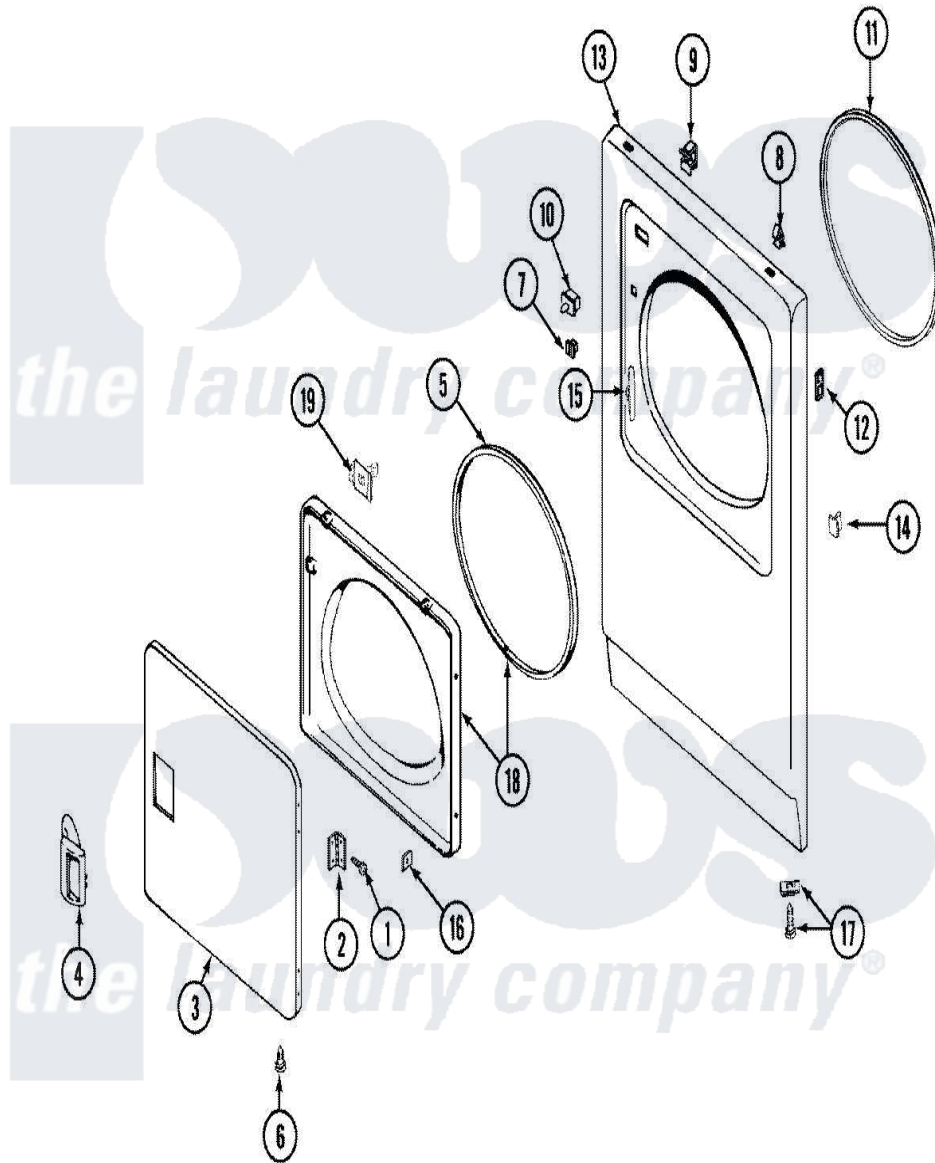

# Maytag LDG8624AAL 03 - DOOR

Maytag [Residential Maytag LDG8624AAL Dryer Parts](#) Parts Diagram 03 - DOOR  
 Click on the part number to view part

Item	Original Part Number	Replaced By	Status	Part Description
1	<a href="#">Y314062</a>			Screw, Door Hinge And Panel
2	<a href="#">33001230</a>			Hinge, Door
3	33001257	<a href="#">33001240</a>		Door
"	33001221	<a href="#">22001817</a>		Sheet, Sound Damper
4	33001254	<a href="#">37001047</a>		Handle, Door
5	<a href="#">33001131</a>			Seal, Door
6	33001168		Not Available	PLUG, SIGHT HOLE (ALM)
7	Y304578	<a href="#">LA-1003</a>		Door Catch Kit
8	212982	<a href="#">22001650</a>		Fastener, Spring
9	<a href="#">Y310376</a>			Clip, Door Switch Harness
10	Y305753	<a href="#">W10169313</a>		Switch-Dor
"	33001509	<a href="#">W10169313</a>		Switch-Dor
11	<a href="#">314937</a>			Seal, Front Panel
12	33001173		Not Available	NUT, SPEED
"	33001172		Not Available	SCREW, PLASTIC
13	33001221	<a href="#">22001817</a>		Sheet, Sound Damper

"	33001258	<a href="#">33001242</a>	Panel, Front
14	33001174	<a href="#">LA-1003</a>	Door Catch Kit
15	<a href="#">33001176</a>		Cover, Hinge Hole
16	<a href="#">Y313910</a>		Clip, Door Liner To Outer Panel
17	<a href="#">204439</a>		Screw And Fstner Assembly
18	33001243	Not Available	PANEL, INNER DOOR (W/SEAL)
19	<a href="#">33001305</a>		Strike, Door