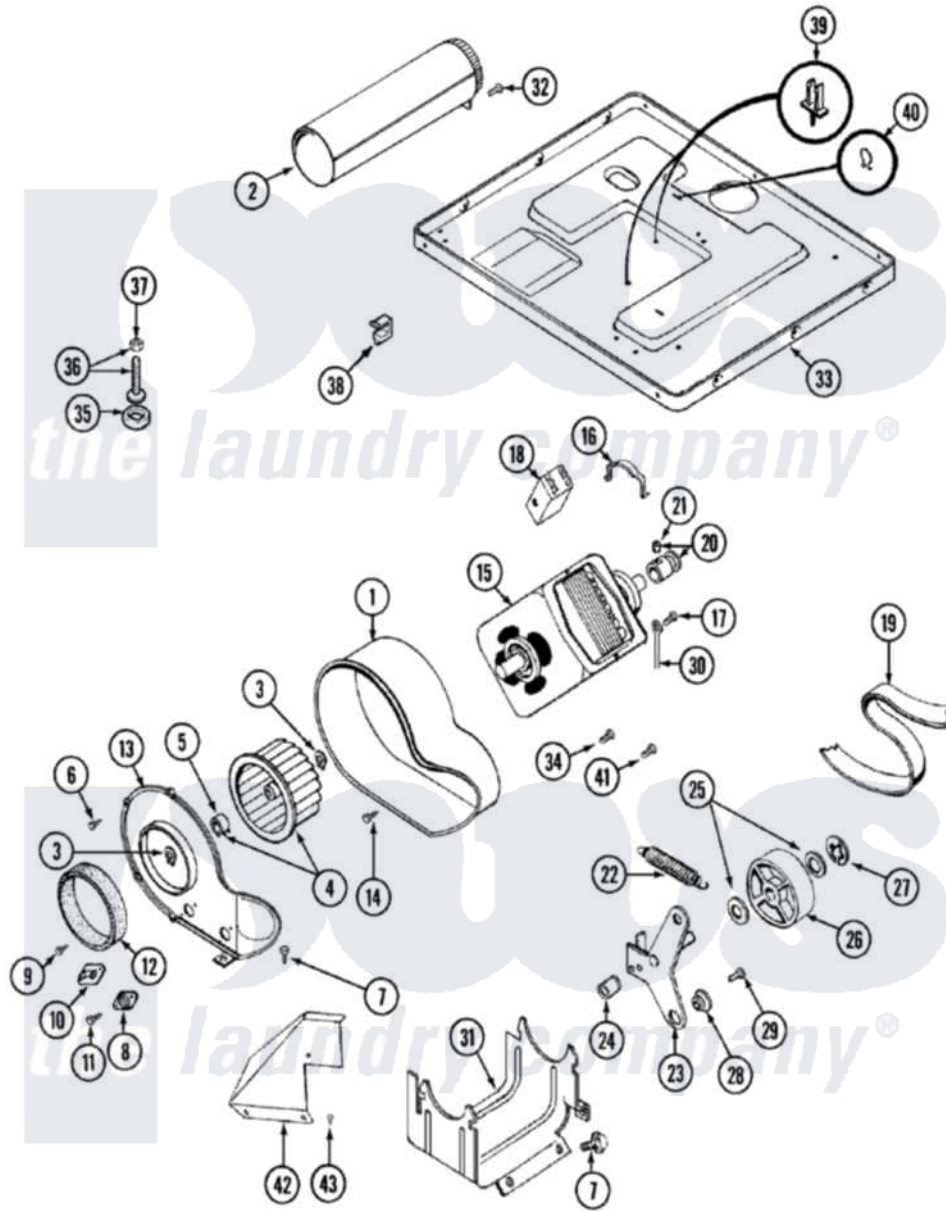

Maytag LDG8624AAL 06 - MOTOR DRIVE

Maytag [Residential Maytag LDG8624AAL Dryer Parts](#) Parts Diagram 06 - MOTOR DRIVE
 Click on the part number to view part

Item	Original Part Number	Replaced By	Status	Part Description
1	Y312893			Housing, Blower
2	Y303442			EXHAUST DUCT ASSEMBLY
3	410233	9703438		Ring-Retrnr
4	Y303836			Blower Wheel Assembly And Clamp
5	312967			Clamp, Blower Housing
6	Y312961	W10116751		Screw
7	Y313561			Screw----NA
8	306910			Thermostat, Multi Temp Note: Thermostat
9	211294	90767		Screw, 8A X 3/8 HeX Washer Head Tapping
10	306604			Cut-Off, Thermal Part Not Used
11	314848	W10116760		Screw
12	Y312901			Seal, Housing Cover
13	314846			Cover, Blower Housing
14	Y310632	1163839		Screw

15	Y303358	W10410999	Motor-Drive
16	Y015825		Clip, Motor To Motor Support
17	910343	488234	Screw 8-32 X 1/4
18	Y303877	Not Available	SWITCH, MOTOR EXTERNAL START No.303358-2, No.303358-4, 303358-7
"	Y303879		Switch, Motor External Start
"	306207	Not Available	(PROD. No.303358-8 & No.303358-9)
19	Y312959		Poly "V" Belt For Tumbler
20	Y305185	6-3051850	Pulley- MO
21	Y053241		Set Screw, Motor Pulley
22	Y303945		IDLER SPRING ASSY. W/PLUG
23	Y303363	6-3033630	Idler Arm
24	Y313582	W10116756	Spacer
25	Y312527		Washer, Idler Shaft
26	Y303705	6-3037050	Pulley- ID
27	312958	354987	Ring, Retaining
28	Y312894	315772	Sleeve, Idler Arm
29	Y014874		Screw, Idler Arm And Sleeve
30	901220		Ground Wire
31	312897	Not Available	SUPPORT, MOTOR
32	Y310632	1163839	Screw
33	Y305084		Base Assembly
34	211294	90767	Screw, 8A X 3/8 HeX Washer Head Tapping
35	Y314137		Foot, Rubber
36	Y305086		Adjustable Leg And Nut
37	Y052740	62739	Nut, Lock
38	Y310376		Clip, Door Switch Harness
39	315471	22003298	Retainer, Wire
40	410490		Spring, Retainer Wire Harness
41	Y312961	W10116751	Screw