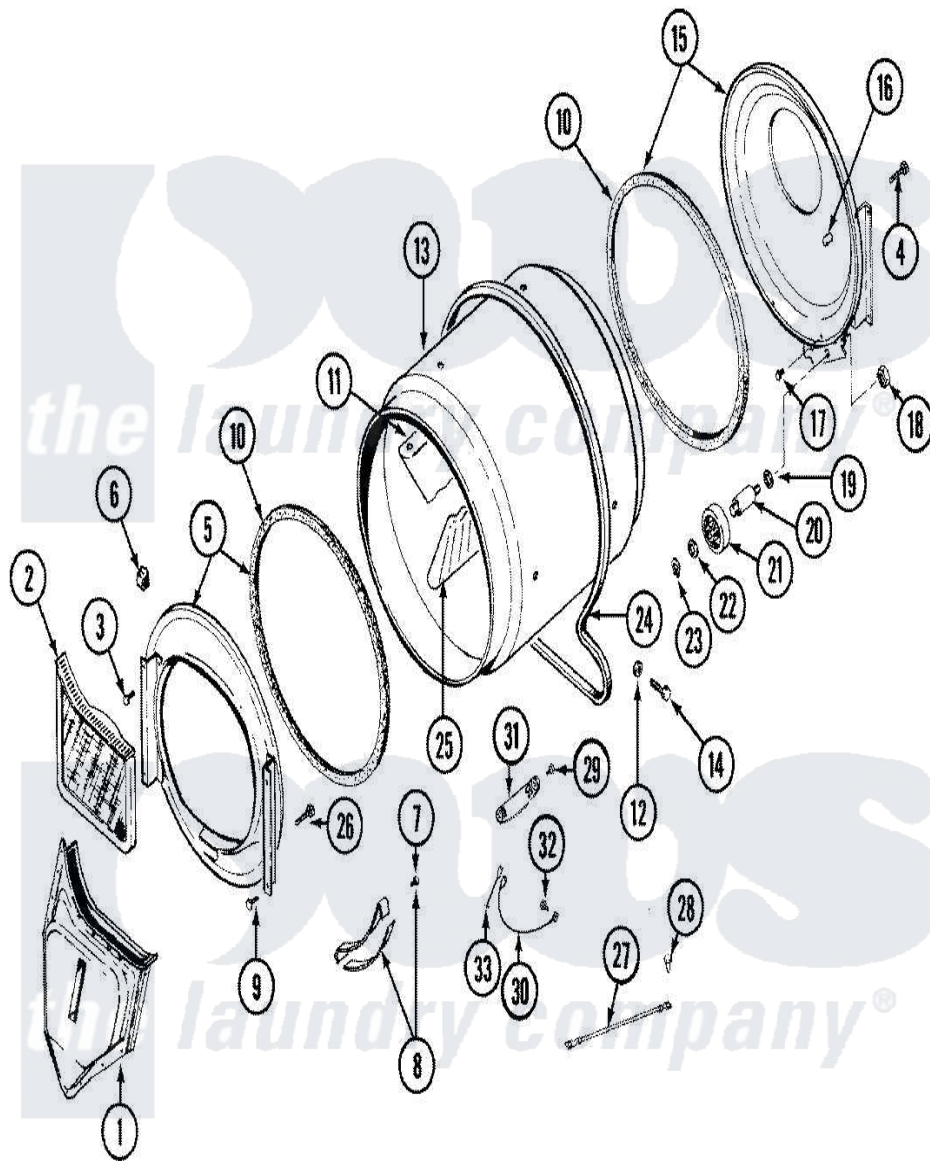

Maytag LDG8624AAL 07 - TUMBLER

Maytag [Residential Maytag LDG8624AAL Dryer Parts](#) Parts Diagram 07 - TUMBLER
 Click on the part number to view part

Item	Original Part Number	Replaced By	Status	Part Description
1	33001016			Outlet Duct Assembly
2	33001171	33002970		Lint Filte
3	313764		Not Available	SCREW
4	Y313561			Screw---NA
5	33001422			Front Assembly, Tumbler
6	Y310376			Clip, Door Switch Harness
7	210720			Rivet, Bearing To Tumbler Frmt
8	306508			Tumbler Bearing Kit ---W
9	Y310632	1163839		Screw
10	314820			Seal, Tumbler
11	33001012			Baffle
12	314158			Washer, Baffle To Tumbler
13	33001108		Not Available	DRYER TUMBLER, W/O BAFFLES
14	Y310759			Screw, Tumbler Baffles
15	33001178			Back, Tumbler
16	313915	31-3915		Tech Sheet

17	Y310632	1163839	Screw
18	312538	33001443	Nut, Hex
19	Y313347	312535	Washer, Vault Mounting Brk.
20	Y312948	6-3129480	Shaft- Tumbler
21	Y303373	12001541	Drum Roller/Washer Assembly--W
22	312535		Washer, Vault Mounting Brk.
23	410233	9703438	Ring-Retrn
24	Y312959		Poly "V" Belt For Tumbler
25	33001004		Baffle, Tall
26	Y314110	33002917	Screw, No.10-16
27	901220		Ground Wire
28	910343	488234	Screw 8-32 X 1/4
29	Y251119	3177991	Screw
30	Y303711		Sensor Ground Wire
31	Y303389	304997	Sensor Assembly With Screws
32	211294	90767	Screw, 8A X 3/8 HeX Washer Head Tapping
33	Y312658		Receptacle, Sensor Ground Wire