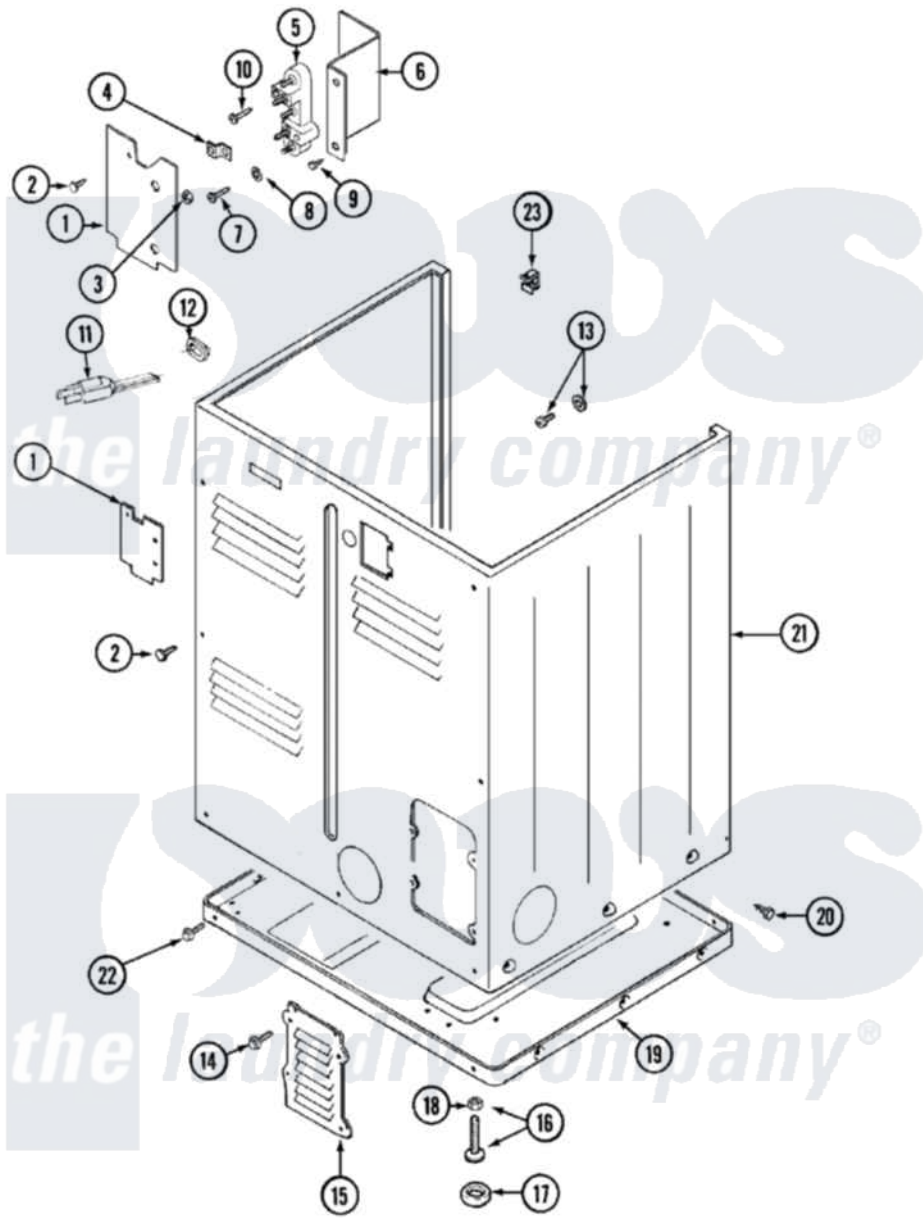

Maytag LDG8626AAM 01 - CABINET-REAR

Maytag [Residential Maytag LDG8626AAM Dryer Parts](#) Parts Diagram 01 - CABINET-REAR
 Click on the part number to view part

Item	Original Part Number	Replaced By	Status	Part Description
1	Y312905		Not Available	COVER, TERMINAL
2	Y313561			Screw---NA
11	33001246		Not Available	CORD, POWER
12	211881			Grommet, Cord Part Not Used-Gas Models Only
13	303846	22003781		Screw, Ground Strap
14	216423	3370225		Screw
15	Y312951		Not Available	ACCESS COVER, BACK
16	Y305086			Adjustable Leg And Nut
17	Y314137			Foot, Rubber
18	Y052740	62739		Nut, Lock
19	Y303361		Not Available	BASE ASSY. (UPPER & LOWER)
20	213007			Xfor Cabinet See Cabinet, Back
21	33001160		Not Available	CABINET (ALM)
22	Y313561			Screw---NA