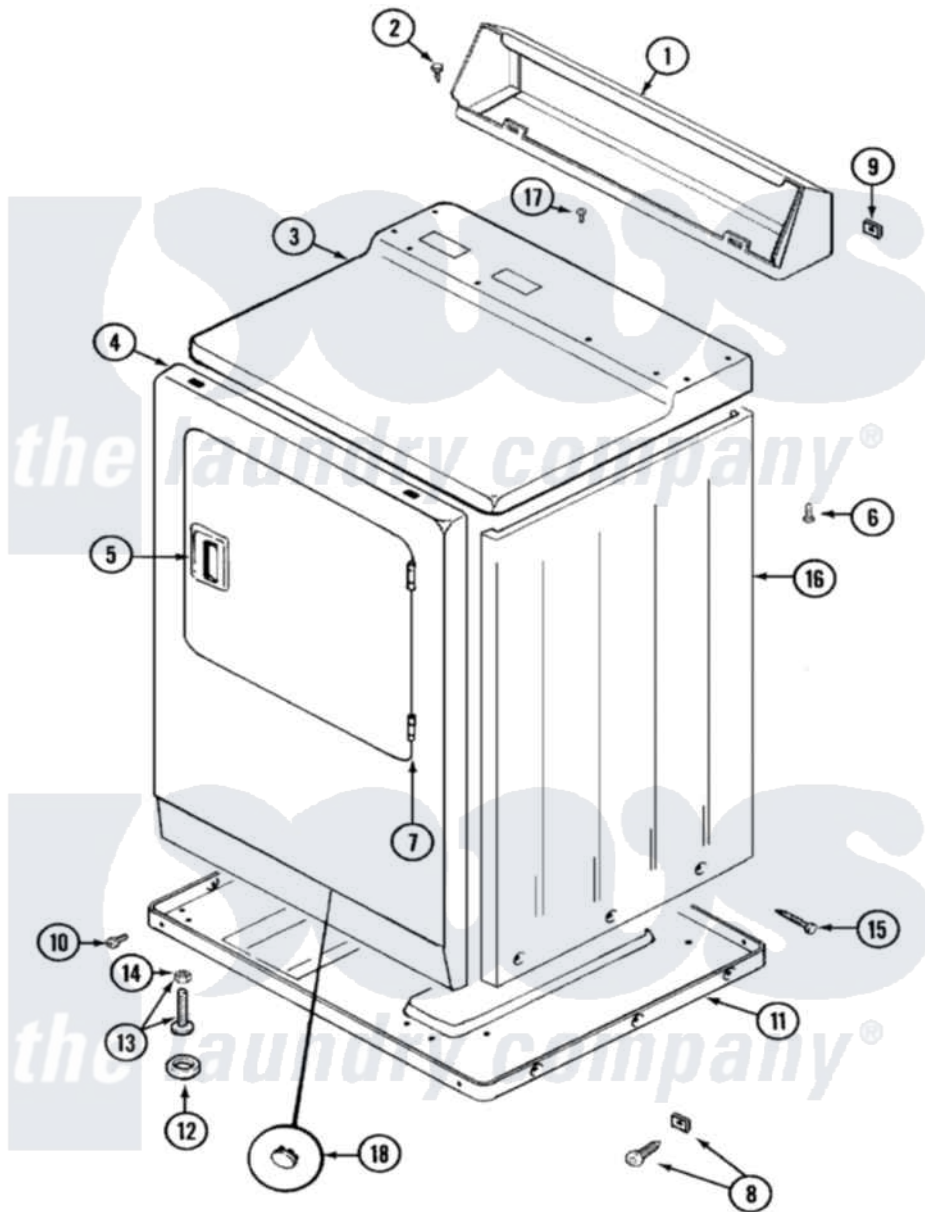

Maytag LDG8704AAE 01 - CABINET-FRONT

Maytag Residential Maytag LDG8704AAE Dryer Parts Parts Diagram 01 - CABINET-FRONT
 Click on the part number to view part

Item	Original Part Number	Replaced By	Status	Part Description
1	Y305193			Console
2	216423	3370225		Screw
3	33001165			Top Cover Assembly
4	33001221	22001817		Sheet, Sound Damper
"	33001242			Panel, Front
5	33001241			Handle, Door
6	214354			Screw, Top Cover To Cabnt.
7	33001230			Hinge, Door
8	204439			Screw And Fstner Assembly
9	215075			Fastener, Control Panel To Console
10	Y313561			Screw----NA
"	Y310632	1163839		Screw
11	Y303361		Not Available	BASE ASSY. (UPPER & LOWER)
12	Y314137			Foot, Rubber
13	Y305086			Adjustable Leg And Nut

14	Y052740	62739	Nut, Lock
15	213007		Xfor Cabinet See Cabinet, Back
16	33001159	33001327	Cabinet
17	210186	3370225	Screw
18	33001132	33002342	Plug, Sifht Hole