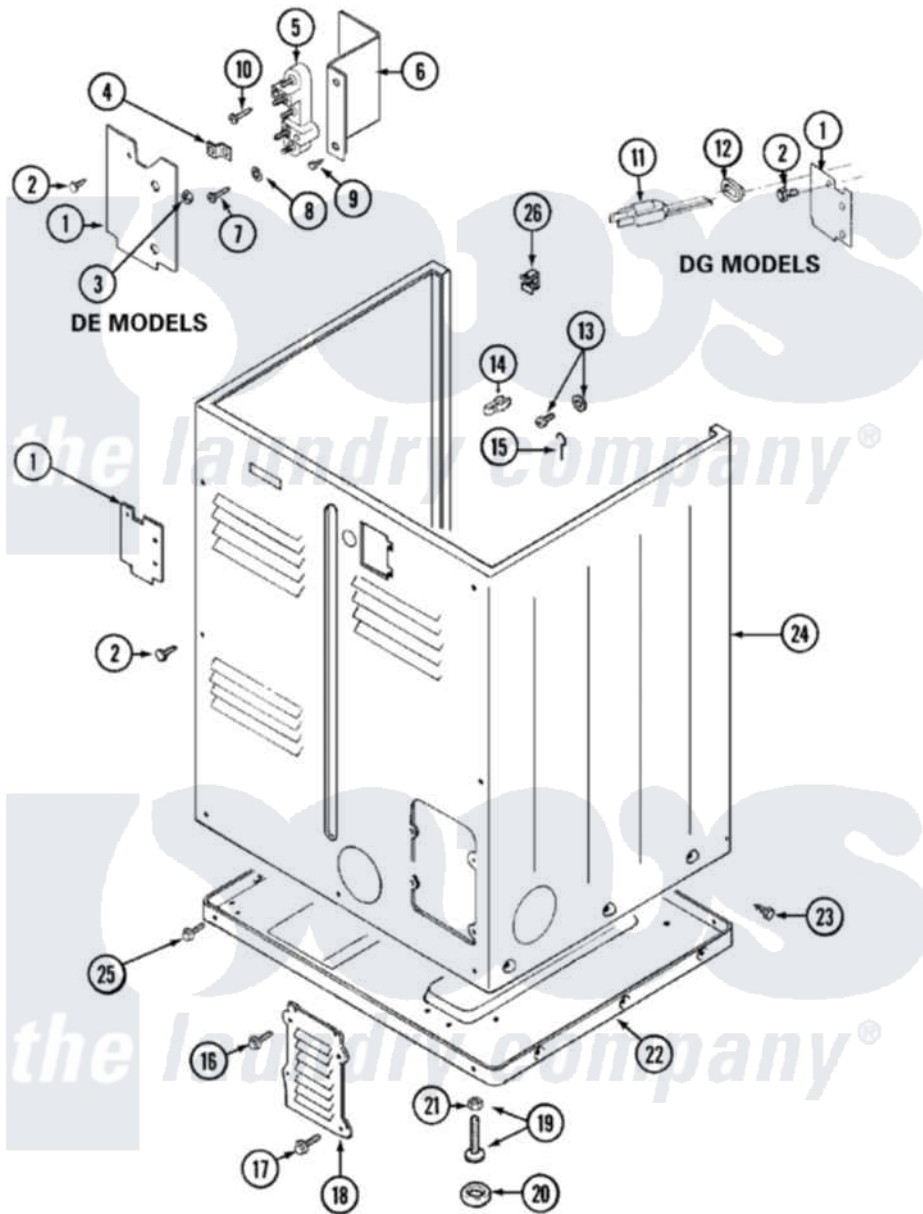

Maytag LDG8704AAE 02 - CABINET-REAR

Maytag [Residential Maytag LDG8704AAE Dryer Parts](#) Parts Diagram 02 - CABINET-REAR
 Click on the part number to view part

Item	Original Part Number	Replaced By	Status	Part Description
1	Y312905		Not Available	COVER, TERMINAL
2	Y313561			Screw---NA
11	33001246		Not Available	CORD, POWER
12	211881			Grommet, Cord Part Not Used-Gas Models Only
13	303846	22003781		Screw, Ground Strap
14	301548			Clamp, Ground Wire
15	204807			Ground Wire, Supp. Pltte To Top Cover
16	Y313559			Screw
17	211294	90767		Screw, 8A X 3/8 HeX Washer Head Tapping
18	Y312951		Not Available	ACCESS COVER, BACK
19	Y305086			Adjustable Leg And Nut
20	Y314137			Foot, Rubber
21	Y052740	62739		Nut, Lock
22	Y303361		Not Available	BASE ASSY. (UPPER & LOWER)

23	213007		Xfor Cabinet See Cabinet, Back
24	33001159	33001327	Cabinet
25	Y313561		Screw----NA
"	Y310632	1163839	Screw
26	Y310376		Clip, Door Switch Harness