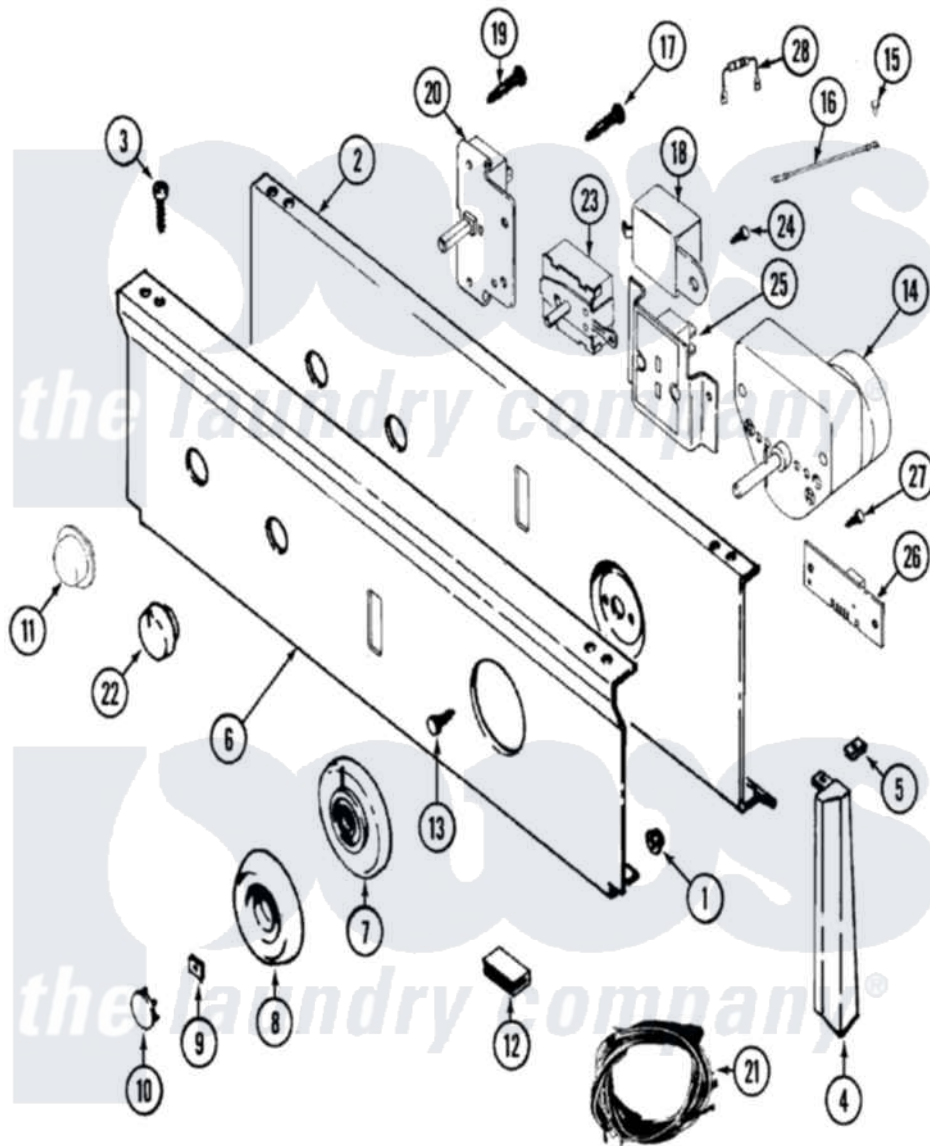

# Maytag LDG8704AAE 03 - CONTROL PANEL

Maytag Residential Maytag LDG8704AAE Dryer Parts Parts Diagram 03 - CONTROL PANEL  
 Click on the part number to view part

Item	Original Part Number	Replaced By	Status	Part Description
1	<a href="#">214872</a>			Palnut, End Cap Note: Nut, Lamp Holder
2	33001237		Not Available	PLATE, SUPPORT
3	<a href="#">210932</a>			Screw, No.8 X 9/16 Ctsk Note: Screw, Inlet Duct
4	22001565		Not Available	CAP, END (LT-WHT)
"	<a href="#">22001564</a>			Cap, End
"	<a href="#">22001291</a>			End Cap, Control Panel
"	22001289		Not Available	END CAP, CTRL. PNL. (LT-WHT)
5	<a href="#">214894</a>			Fastener, End Cap
6	<a href="#">33001069</a>			Panel, Control
7	<a href="#">33001183</a>			Skirt, Timer Dial
8	<a href="#">33001255</a>			Knob, Timer
9	<a href="#">312273</a>			Nut, Control Knob
10	216250	<a href="#">22001446</a>		Cap, Knob
11	33001185	<a href="#">33001187</a>		Button

12	<a href="#">214897</a>		Pad, Control Panel
13	315317	<a href="#">488234</a>	Screw 8-32 X 1/4
14	<a href="#">33001036</a>		Timer
15	210186	<a href="#">3370225</a>	Screw
16	<a href="#">204807</a>		Ground Wire, Supp. Plte To Top Cover
17	315317	<a href="#">488234</a>	Screw 8-32 X 1/4
18	Y308205	<a href="#">33001623</a>	Buzzer, Non-Adjustable
19	315317	<a href="#">488234</a>	Screw 8-32 X 1/4
20	33001232	Not Available	SWITCH, PUSH TO START
21	33001546	Not Available	HARNESS, WIRE
"	33001146	Not Available	WIRE HARNESS, MAIN
"	33001351	Not Available	WIRE HARNESS, MAIN
24	315317	<a href="#">488234</a>	Screw 8-32 X 1/4
25	<a href="#">33001047</a>		Display, Dryness Assembly
26	<a href="#">33001212</a>		Board, Control-Moisture Sensor
27	315317	<a href="#">488234</a>	Screw 8-32 X 1/4
28	<a href="#">33001103</a>		Resistor
29	16000327	Not Available	GUIDE, QUICK REF. - MAYTAG
"	33001262	Not Available	MANUAL, USE & CARE