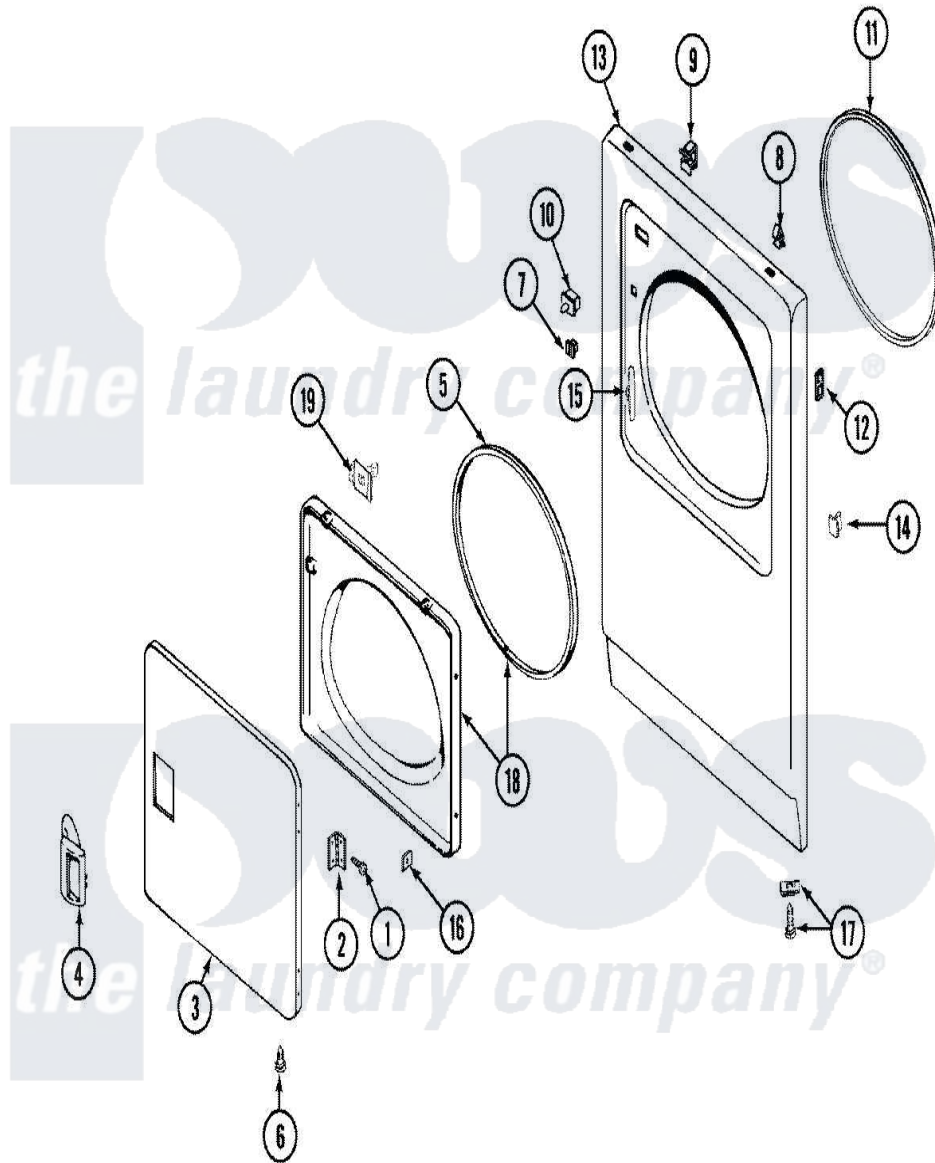

# Maytag LDG8704AAE 04 - DOOR

Maytag [Residential Maytag LDG8704AAE Dryer Parts](#) Parts Diagram 04 - DOOR  
 Click on the part number to view part

Item	Original Part Number	Replaced By	Status	Part Description
1	<a href="#">Y314062</a>			Screw, Door Hinge And Panel
2	<a href="#">33001230</a>			Hinge, Door
3	<a href="#">33001240</a>			Door
"	33001221	<a href="#">22001817</a>		Sheet, Sound Damper
4	<a href="#">33001241</a>			Handle, Door
5	<a href="#">33001131</a>			Seal, Door
6	33001132	<a href="#">33002342</a>		Plug, Sifht Hole
7	Y304578	<a href="#">LA-1003</a>		Door Catch Kit
8	212982	<a href="#">22001650</a>		Fastener, Spring
9	<a href="#">Y310376</a>			Clip, Door Switch Harness
10	Y305753	<a href="#">W10169313</a>		Switch-Dor
"	33001509	<a href="#">W10169313</a>		Switch-Dor
11	<a href="#">314937</a>			Seal, Front Panel
12	33001173		Not Available	NUT, SPEED
"	33001172		Not Available	SCREW, PLASTIC
13	33001221	<a href="#">22001817</a>		Sheet, Sound Damper

"	<a href="#">33001242</a>		Panel, Front
14	33001174	<a href="#">LA-1003</a>	Door Catch Kit
15	<a href="#">33001175</a>		Cover, Hinge Hole
16	<a href="#">Y313910</a>		Clip, Door Liner To Outer Panel
17	<a href="#">204439</a>		Screw And Fstner Assembly
18	33001243	Not Available	PANEL, INNER DOOR (W/SEAL)
19	<a href="#">33001305</a>		Strike, Door