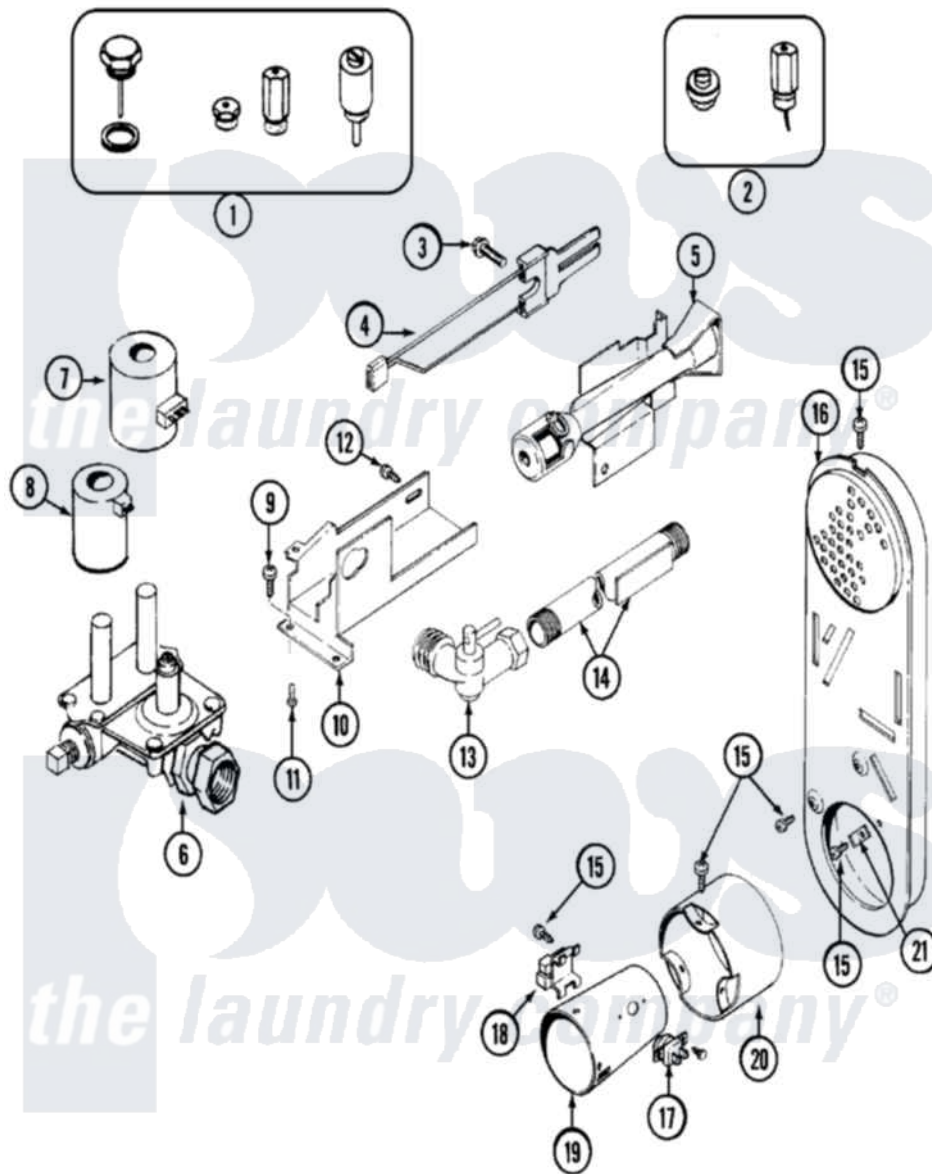

Maytag LDG8704AAE 06 - GAS VALVE

Maytag [Residential Maytag LDG8704AAE Dryer Parts](#) Parts Diagram 06 - GAS VALVE
 Click on the part number to view part

Item	Original Part Number	Replaced By	Status	Part Description
1	Y306195	MAL9000AXX		LP Gas Con
2	306204	33002924		Gas Conv K
3	304971			Screw Note: Screw, Igniter
4	304970	4391996		Ignitor
5	33001247	33002793		Burner Assembly
6	306176			Valve, Gas
7	306106			Coil, Holding And Booster--W
8	306105	694540		Coil, 60 Hz
9	Y313561			Screw---NA
10	314566			Gas Control Bracket
11	Y313559			Screw
12	314082	90767		Screw, 8A X 3/8 HeX Washer Head Tapping
"	314568	Y313559		Screw
13	Y303349			Angle Shut-Off, Gas Valve
14	Y303383	33001735		Pipe And Bracket Assembly Series 18 Not Needed Use

15	211294	90767	Vavle Screw, 8A X 3/8 HeX Washer Head Tapping
16	Y308504	Not Available	INLET DUCT ASSEMBLY
17	303395		Thermostat, Hi-Limit
18	Y303377	338906	Radiant, Sensor
19	Y308548		Combustion Cone Assembly
20	Y303841		Cone, Extension
21	Y312890		Retainer, Heater Chamber