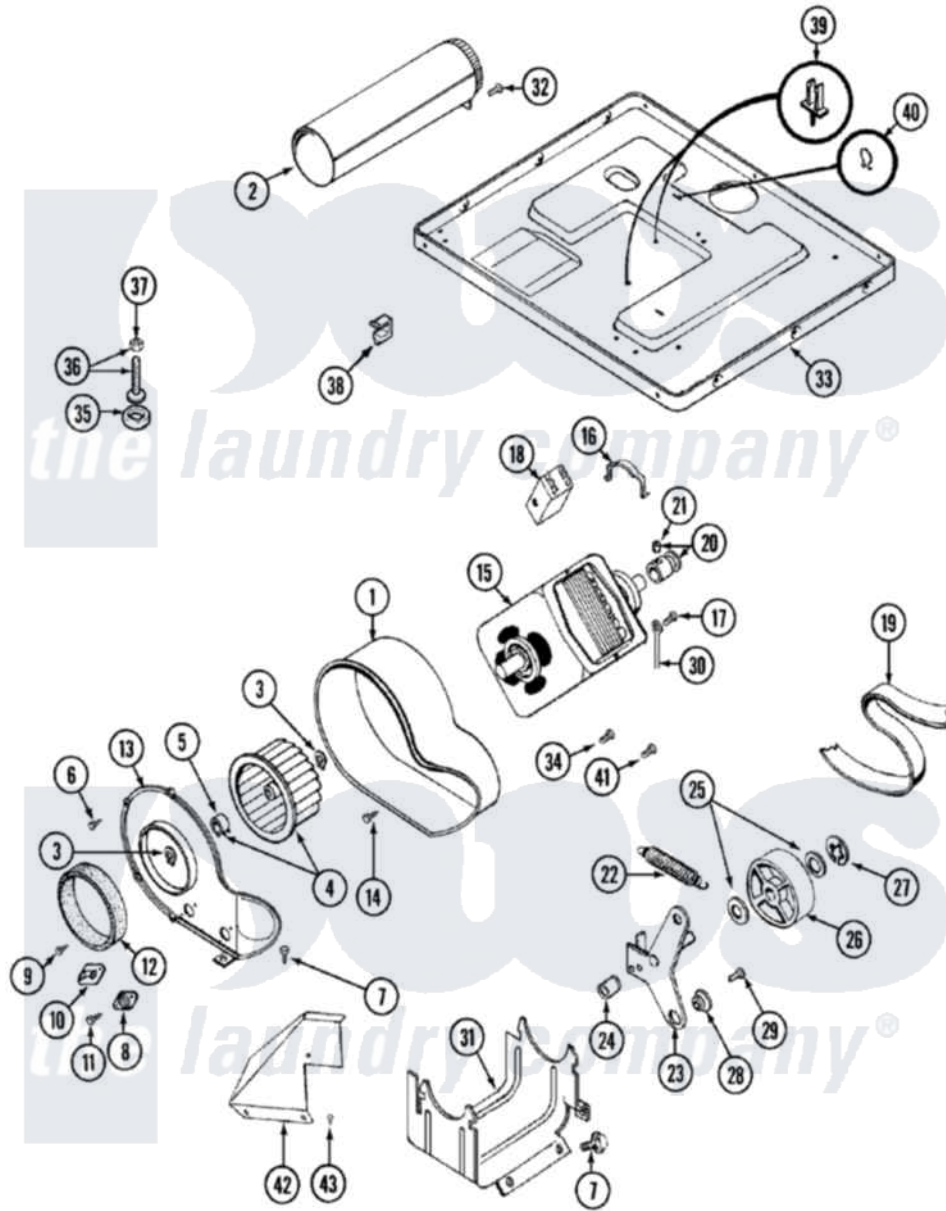

# Maytag LDG8704AAE 07 - MOTOR DRIVE

Maytag [Residential Maytag LDG8704AAE Dryer Parts](#) Parts Diagram 07 - MOTOR DRIVE  
 Click on the part number to view part

Item	Original Part Number	Replaced By	Status	Part Description
1	<a href="#">Y312893</a>			Housing, Blower
2	Y303442			EXHAUST DUCT ASSEMBLY
3	410233	<a href="#">9703438</a>		Ring-Retrnr
4	<a href="#">Y303836</a>			Blower Wheel Assembly And Clamp
5	<a href="#">312967</a>			Clamp, Blower Housing
6	Y312961	<a href="#">W10116751</a>		Screw
7	<a href="#">Y313561</a>			Screw----NA
8	<a href="#">306910</a>			Thermostat, Multi Temp Note: Thermostat
9	211294	<a href="#">90767</a>		Screw, 8A X 3/8 HeX Washer Head Tapping
10	<a href="#">306604</a>			Cut-Off, Thermal Part Not Used
11	314848	<a href="#">W10116760</a>		Screw
12	<a href="#">Y312901</a>			Seal, Housing Cover
13	<a href="#">314846</a>			Cover, Blower Housing
14	Y310632	<a href="#">1163839</a>		Screw