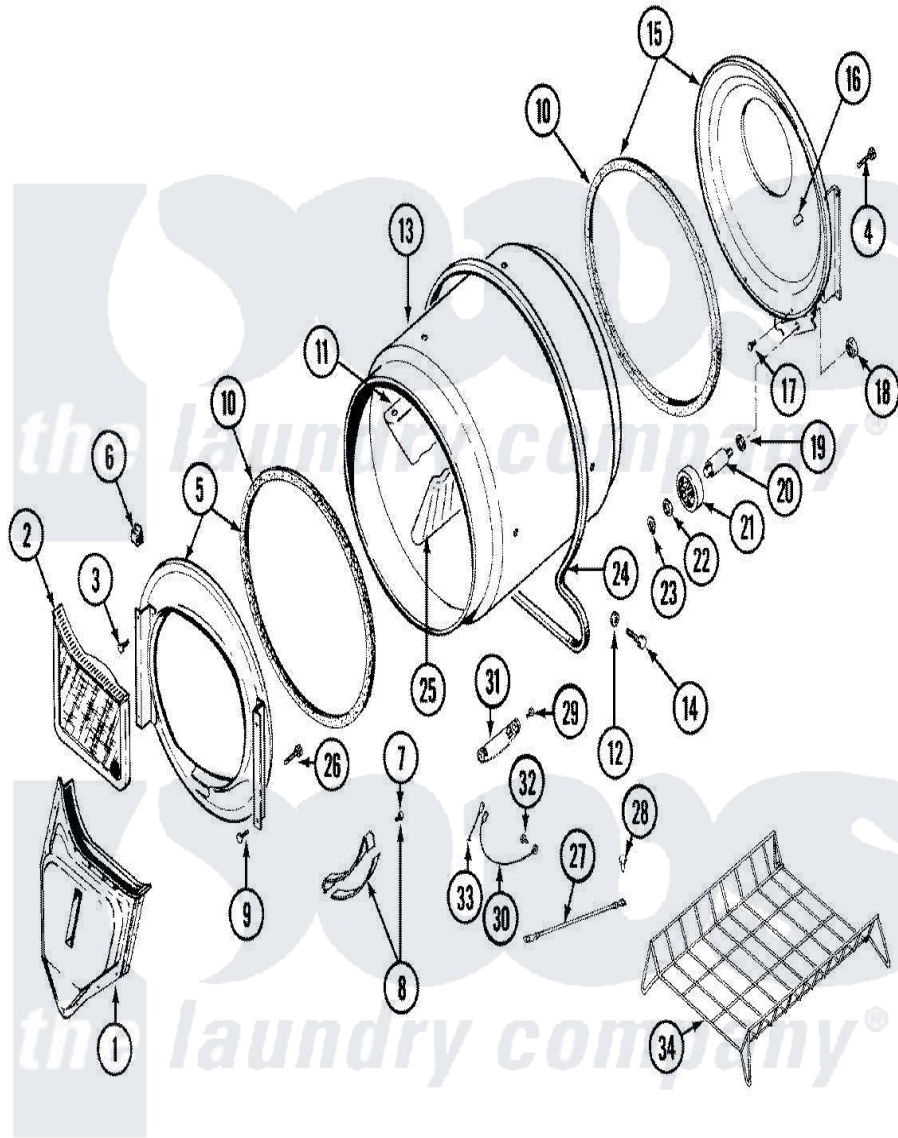

# Maytag LDG8704AAE 08 - TUMBLER

Maytag [Residential Maytag LDG8704AAE Dryer Parts](#) Parts Diagram 08 - TUMBLER  
 Click on the part number to view part

Item	Original Part Number	Replaced By	Status	Part Description
1	<a href="#">33001016</a>			Outlet Duct Assembly
2	33001171	<a href="#">33002970</a>		Lint Filte
3	313764		Not Available	SCREW
4	<a href="#">Y313561</a>			Screw----NA
5	<a href="#">33001422</a>			Front Assembly, Tumbler
6	<a href="#">Y310376</a>			Clip, Door Switch Harness
7	<a href="#">210720</a>			Rivet, Bearing To Tumbler Frmt
8	<a href="#">306508</a>			Tumbler Bearing Kit ---W
9	Y310632	<a href="#">1163839</a>		Screw
10	<a href="#">314820</a>			Seal, Tumbler
11	<a href="#">33001012</a>			Baffle
12	<a href="#">314158</a>			Washer, Baffle To Tumbler
13	33001108		Not Available	DRYER TUMBLER, W/O BAFFLES
14	<a href="#">Y310759</a>			Screw, Tumbler Baffles
15	<a href="#">33001178</a>			Back, Tumbler
16	313915	<a href="#">31-3915</a>		Tech Sheet

17	Y310632	<a href="#">1163839</a>	Screw
18	312538	<a href="#">33001443</a>	Nut, Hex
19	Y313347	<a href="#">312535</a>	Washer, Vault Mounting Brk.
20	Y312948	<a href="#">6-3129480</a>	Shaft- Tumbler
21	Y303373	<a href="#">12001541</a>	Drum Roller/Washer Assembly--W
22	<a href="#">312535</a>		Washer, Vault Mounting Brk.
23	410233	<a href="#">9703438</a>	Ring-Retrn
24	<a href="#">Y312959</a>		Poly "V" Belt For Tumbler
25	<a href="#">33001004</a>		Baffle, Tall
26	Y314110	<a href="#">33002917</a>	Screw, No.10-16
27	<a href="#">901220</a>		Ground Wire
28	910343	<a href="#">488234</a>	Screw 8-32 X 1/4
29	Y251119	<a href="#">3177991</a>	Screw
30	<a href="#">Y303711</a>		Sensor Ground Wire
31	Y303389	<a href="#">304997</a>	Sensor Assembly With Screws
32	211294	<a href="#">90767</a>	Screw, 8A X 3/8 HeX Washer Head Tapping
33	<a href="#">Y312658</a>		Receptacle, Sensor Ground Wire
34	<a href="#">Y308116</a>		Rack, Drying