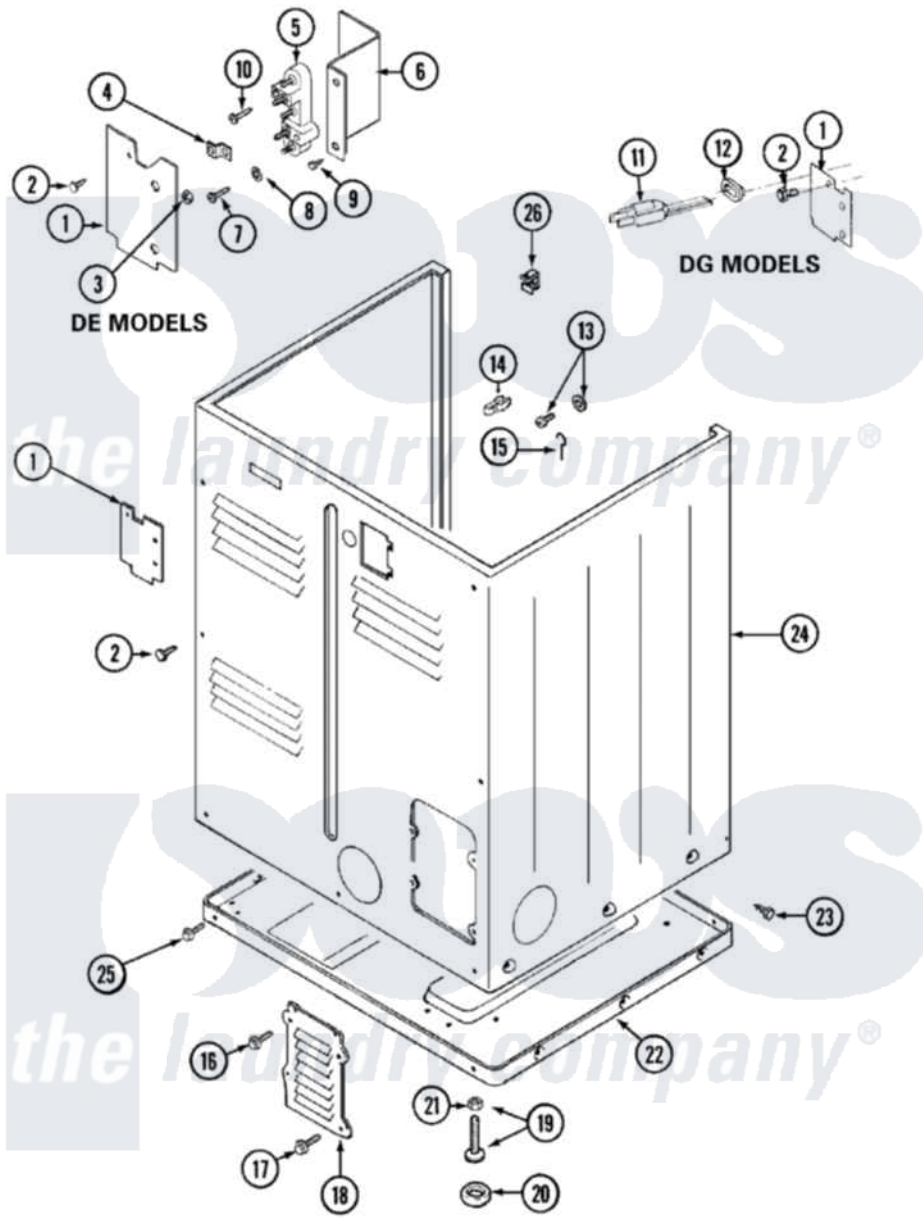

Maytag LDG8704AAL 01 - CABINET-REAR

Maytag [Residential Maytag LDG8704AAL Dryer Parts](#) Parts Diagram 01 - CABINET-REAR
 Click on the part number to view part

Item	Original Part Number	Replaced By	Status	Part Description
1	Y312905		Not Available	COVER, TERMINAL
2	Y313561			Screw---NA
11	33001246		Not Available	CORD, POWER
12	211881			Grommet, Cord Part Not Used-Gas Models Only
13	303846	22003781		Screw, Ground Strap
14	301548			Clamp, Ground Wire
15	204807			Ground Wire, Supp. Plte To Top Cover
16	Y313559			Screw
17	211294	90767		Screw, 8A X 3/8 HeX Washer Head Tapping
18	Y312951		Not Available	ACCESS COVER, BACK
19	Y305086			Adjustable Leg And Nut
20	Y314137			Foot, Rubber
21	Y052740	62739		Nut, Lock
22	Y303361		Not Available	BASE ASSY. (UPPER & LOWER)

23	213007		Xfor Cabinet See Cabinet, Back
24	33001160	Not Available	CABINET (ALM)
25	Y313561		Screw----NA
"	Y310632	1163839	Screw
26	Y310376		Clip, Door Switch Harness