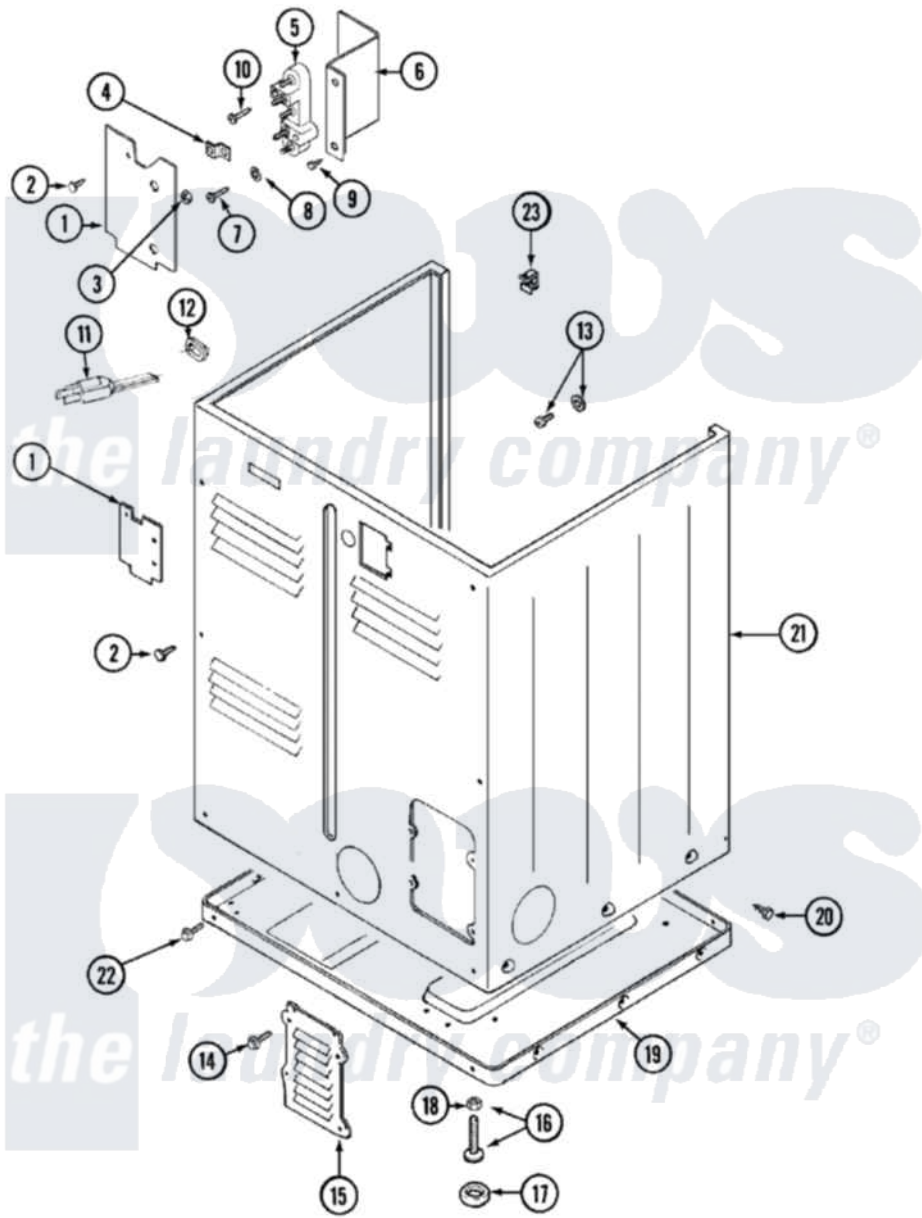

Maytag LDG8706AAE 02 - CABINET-REAR

Maytag [Residential Maytag LDG8706AAE Dryer Parts](#) Parts Diagram 02 - CABINET-REAR
 Click on the part number to view part

Item	Original Part Number	Replaced By	Status	Part Description
1	Y312905		Not Available	COVER, TERMINAL
2	Y313561			Screw---NA
11	33001246		Not Available	CORD, POWER
12	211881			Grommet, Cord Part Not Used-Gas Models Only
13	303846	22003781		Screw, Ground Strap
14	216423	3370225		Screw
15	Y312951		Not Available	ACCESS COVER, BACK
16	Y305086			Adjustable Leg And Nut
17	Y314137			Foot, Rubber
18	Y052740	62739		Nut, Lock
19	Y303361		Not Available	BASE ASSY. (UPPER & LOWER)
20	213007			Xfor Cabinet See Cabinet, Back
21	33001159	33001327		Cabinet
22	Y313561			Screw---NA