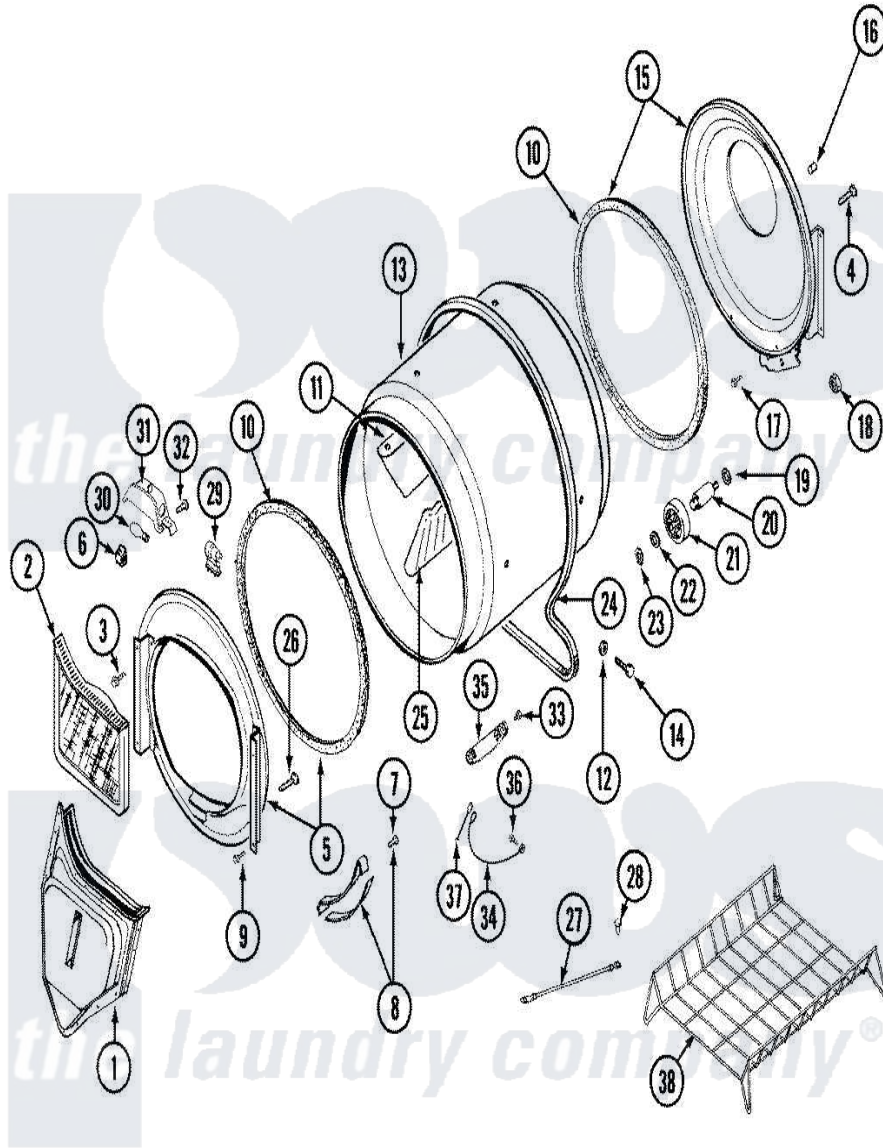

Maytag LDG8706AAE 08 - TUMBLER

Maytag [Residential Maytag LDG8706AAE Dryer Parts](#) Parts Diagram 08 - TUMBLER
 Click on the part number to view part

Item	Original Part Number	Replaced By	Status	Part Description
1	33001016			Outlet Duct Assembly
2	33001171	33002970		Lint Filte
3	313764		Not Available	SCREW
4	Y313561			Screw----NA
5	33001423			Front Assembly, Tumbler
6	Y310376			Clip, Door Switch Harness
7	210720			Rivet, Bearing To Tumbler Frmt
8	306508			Tumbler Bearing Kit ----W
9	Y310632	1163839		Screw
10	314820			Seal, Tumbler
11	33001012			Baffle
12	314158			Washer, Baffle To Tumbler
13	33001108		Not Available	DRYER TUMBLER, W/O BAFFLES
14	Y310759			Screw, Tumbler Baffles
15	33001178			Back, Tumbler
16	313915	31-3915		Tech Sheet

17	Y310632	1163839	Screw
18	312538	33001443	Nut, Hex
19	Y313347	312535	Washer, Vault Mounting Brk.
20	Y312948	6-3129480	Shaft- Tumbler
21	Y303373	12001541	Drum Roller/Washer Assembly--W
22	312535		Washer, Vault Mounting Brk.
23	410233	9703438	Ring-Retrn
24	Y312959		Poly "V" Belt For Tumbler
25	33001004		Baffle, Tall
26	Y314110	33002917	Screw, No.10-16
27	901220		Ground Wire
28	910343	488234	Screw 8-32 X 1/4
29	307097	33001496	Lamp- Hold
30	Y307100	67001316	Bulb, Light
31	314955	33001496	Lamp- Hold
32	214872		Palnut, End Cap Note: Nut, Lamp Holder
33	Y251119	3177991	Screw
34	Y303711		Sensor Ground Wire
35	Y303389	304997	Sensor Assembly With Screws
36	211294	90767	Screw, 8A X 3/8 HeX Washer Head Tapping
37	Y312658		Receptacle, Sensor Ground Wire
38	Y308116		Rack, Drying