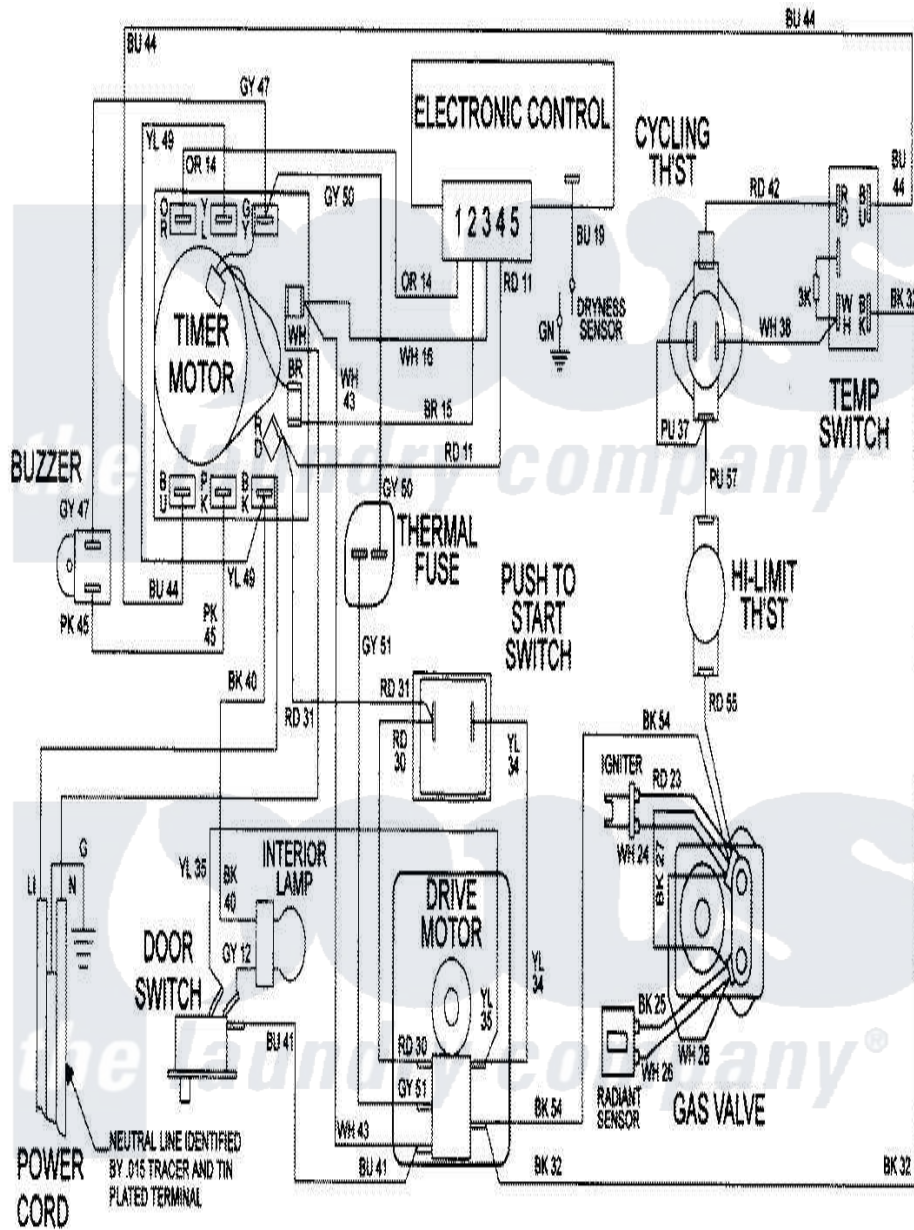

# Maytag LDG8706AAE 09 - WIRING INFORMATION

Maytag Residential Maytag LDG8706AAE Dryer Parts Parts Diagram 09 - WIRING INFORMATION  
 Click on the part number to view part

Item	Original Part Number	Replaced By	Status	Part Description
NI	15001959		Not Available	WIRING INFORMATION