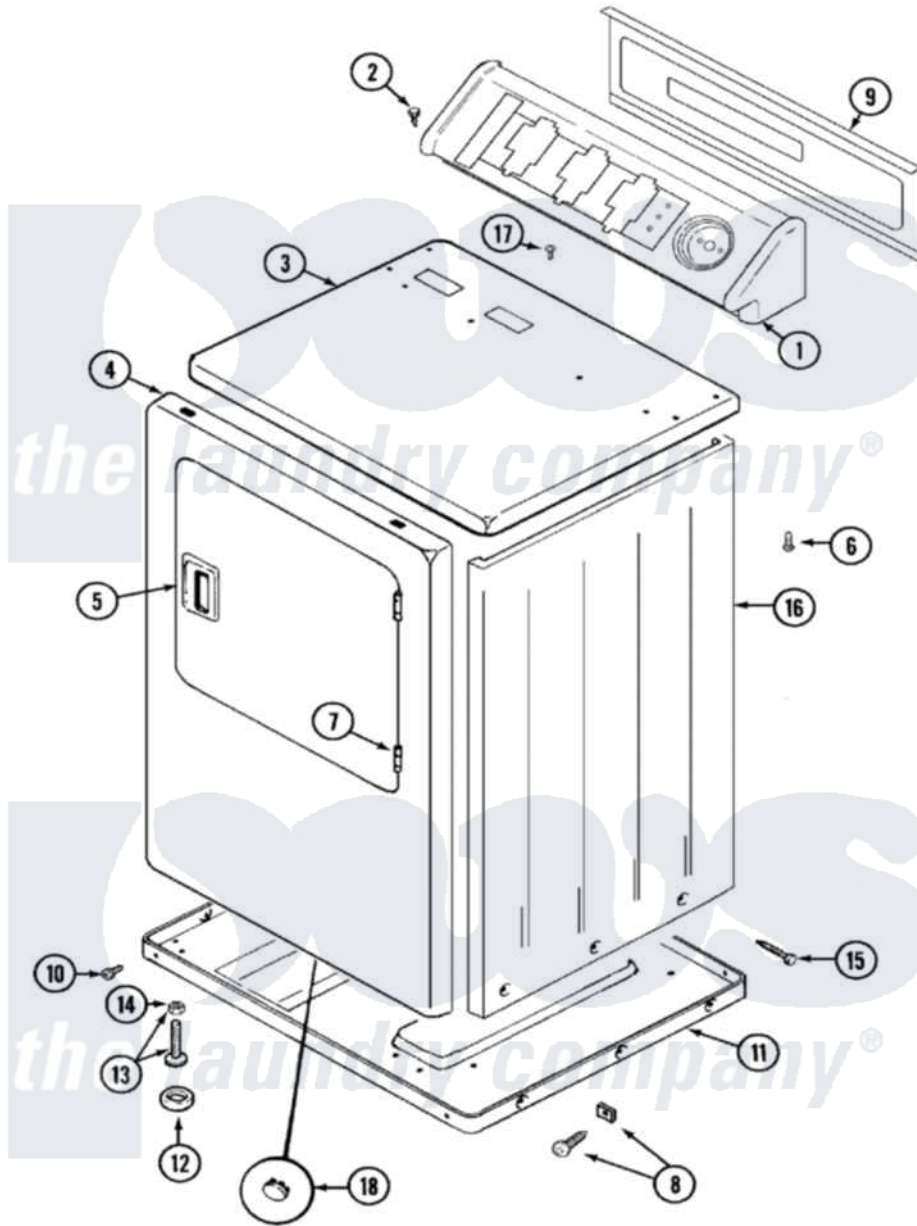

Maytag LDG8706AAM 01 - CABINET-FRONT

Maytag Residential Maytag LDG8706AAM Dryer Parts Parts Diagram 01 - CABINET-FRONT
 Click on the part number to view part

Item	Original Part Number	Replaced By	Status	Part Description
1	33001613			Console
2	216423	3370225		Screw
3	33001609			Cover, Top ----NA
4	33001611			Panel, Front ----NA
"	33001486	98008544		Screw
"	33001221	22001817		Sheet, Sound Damper
5	33001254	37001047		Handle, Door
6	214354			Screw, Top Cover To Cabnt.
7	33001230			Hinge, Door
8	12001340	204439		Screw And Fstner Assembly
9	33001625		Not Available	PANEL, BACK----NA
10	Y313561			Screw----NA
"	Y310632	1163839		Screw
11	Y303361		Not Available	BASE ASSY. (UPPER & LOWER)
12	Y314137			Foot, Rubber
13	Y305086			Adjustable Leg And Nut

14	Y052740	62739	Nut, Lock
15	213007		Xfor Cabinet See Cabinet, Back
16	33001160		Not Available
17	210186	3370225	CABINET (ALM)
18	33001615		Not Available
			Screw
			PLUG, FRONT PANEL (ALM)