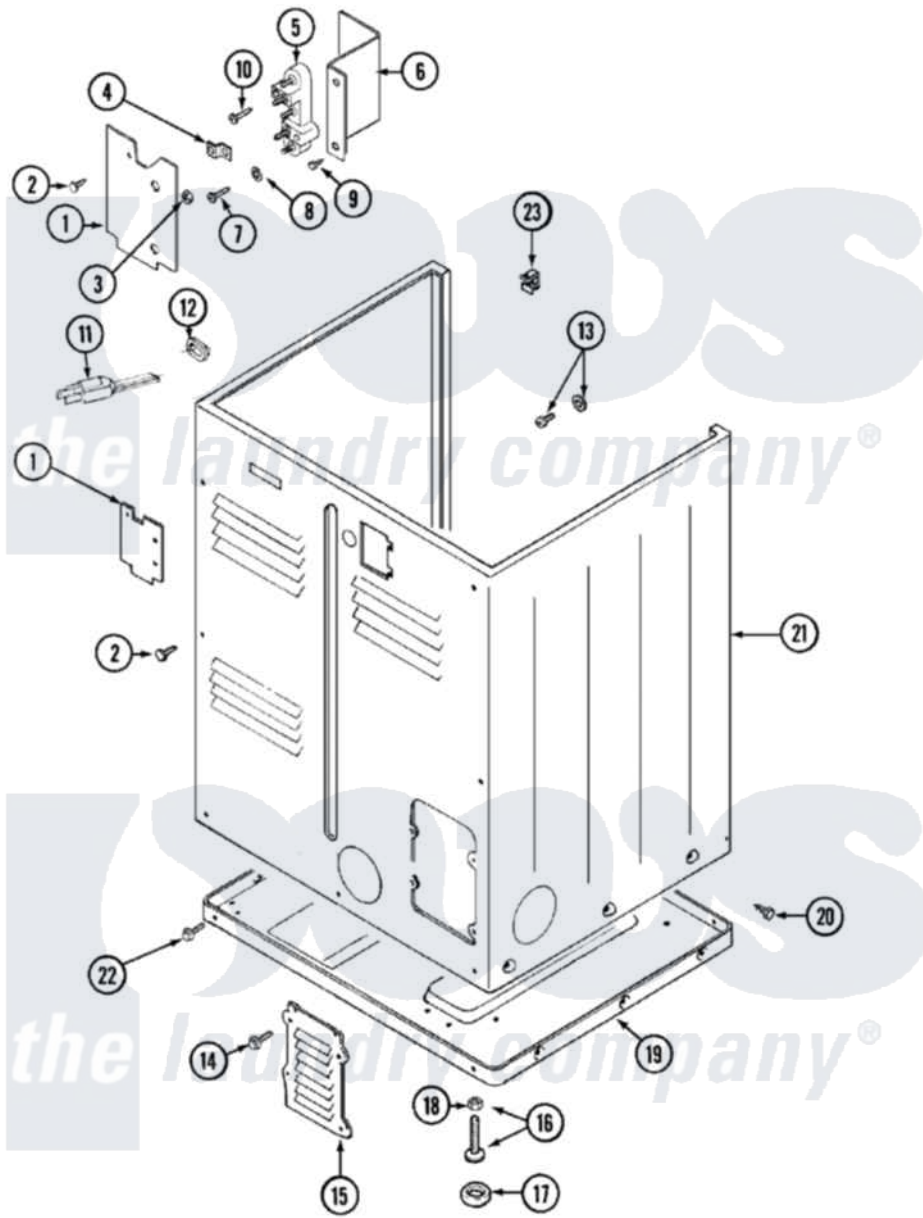

Maytag LDG8706AAM 02 - CABINET-REAR

Maytag [Residential Maytag LDG8706AAM Dryer Parts](#) Parts Diagram 02 - CABINET-REAR
 Click on the part number to view part

Item	Original Part Number	Replaced By	Status	Part Description
1	Y312905		Not Available	COVER, TERMINAL
2	Y313561			Screw---NA
11	33001246		Not Available	CORD, POWER
12	211881			Grommet, Cord Part Not Used-Gas Models Only
13	303846	22003781		Screw, Ground Strap
14	216423	3370225		Screw
15	Y312951		Not Available	ACCESS COVER, BACK
16	Y305086			Adjustable Leg And Nut
17	Y314137			Foot, Rubber
18	Y052740	62739		Nut, Lock
19	Y303361		Not Available	BASE ASSY. (UPPER & LOWER)
20	213007			Xfor Cabinet See Cabinet, Back
21	33001160		Not Available	CABINET (ALM)
22	Y313561			Screw---NA