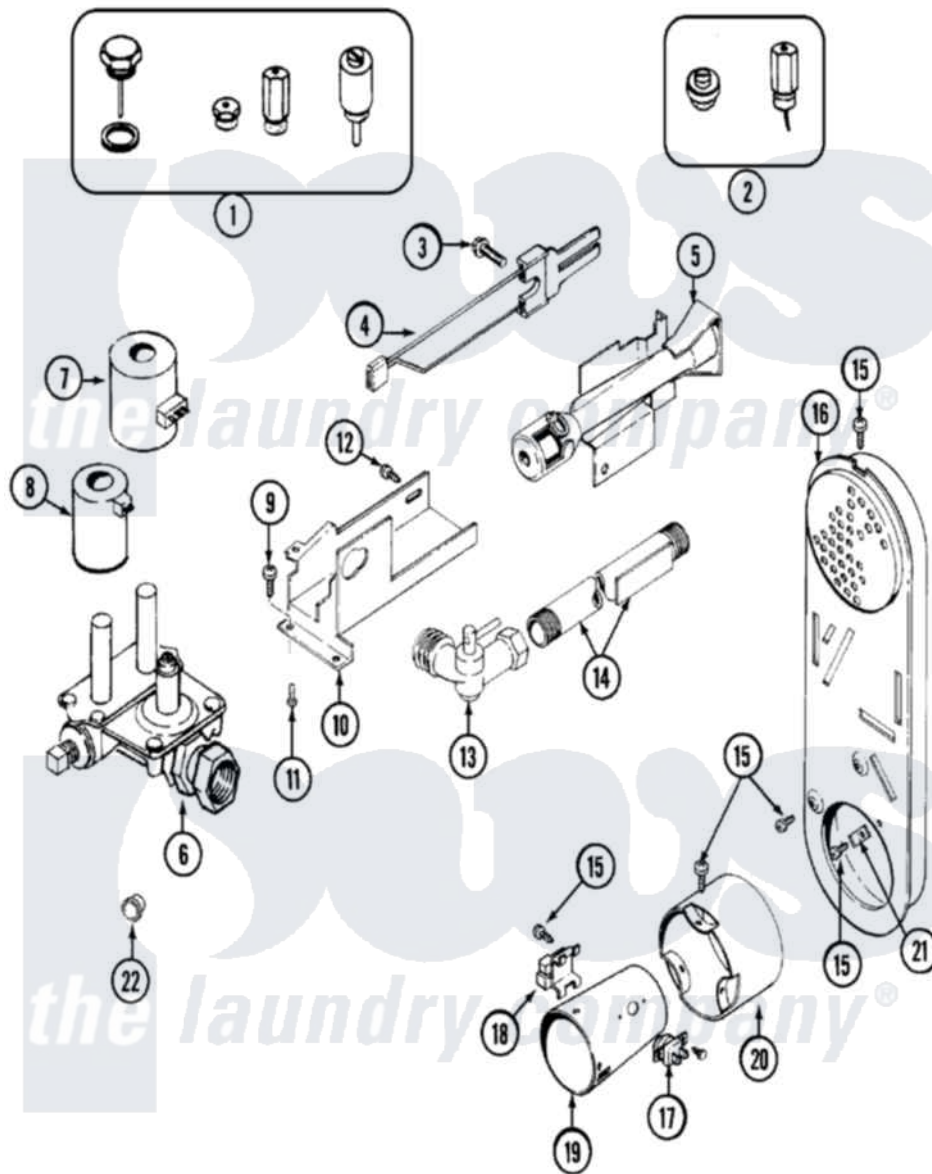

# Maytag LDG8706AAM 06 - GAS VALVE

Maytag [Residential Maytag LDG8706AAM Dryer Parts](#) Parts Diagram 06 - GAS VALVE  
 Click on the part number to view part

Item	Original Part Number	Replaced By	Status	Part Description
1	Y306195	<a href="#">MAL9000AAXX</a>		LP Gas Con
2	306204	<a href="#">33002924</a>		Gas Conv K
3	<a href="#">304971</a>			Screw Note: Screw, Igniter
4	304970	<a href="#">4391996</a>		Ignitor
5	33001247	<a href="#">33002793</a>		Burner Assembly
6	<a href="#">306176</a>			Valve, Gas
7	<a href="#">306106</a>			Coil, Holding And Booster--W
8	306105	<a href="#">694540</a>		Coil, 60 Hz
9	<a href="#">Y313561</a>			Screw---NA
10	<a href="#">314566</a>			Gas Control Bracket
11	<a href="#">Y313559</a>			Screw
12	314568	<a href="#">Y313559</a>		Screw
"	314082	<a href="#">90767</a>		Screw, 8A X 3/8 HeX Washer Head Tapping
13	<a href="#">Y303349</a>			Angle Shut-Off, Gas Valve
"	33001842	<a href="#">3406051</a>		Elbow Union Assembly Pipe And Bracket Assembly

14	Y303383	<a href="#">33001735</a>	Series 18 Not Needed Use Vavle
15	211294	<a href="#">90767</a>	Screw, 8A X 3/8 HeX Washer Head Tapping
16	Y308504	Not Available	INLET DUCT ASSEMBLY
17	<a href="#">303395</a>		Thermostat, Hi-Limit
18	Y303377	<a href="#">338906</a>	Radiant, Sensor
19	<a href="#">Y308548</a>		Combustion Cone Assembly
20	<a href="#">Y303841</a>		Cone, Extension
21	<a href="#">Y312890</a>		Retainer, Heater Chamber
22	<a href="#">33001693</a>		Cap, Gas Pipe