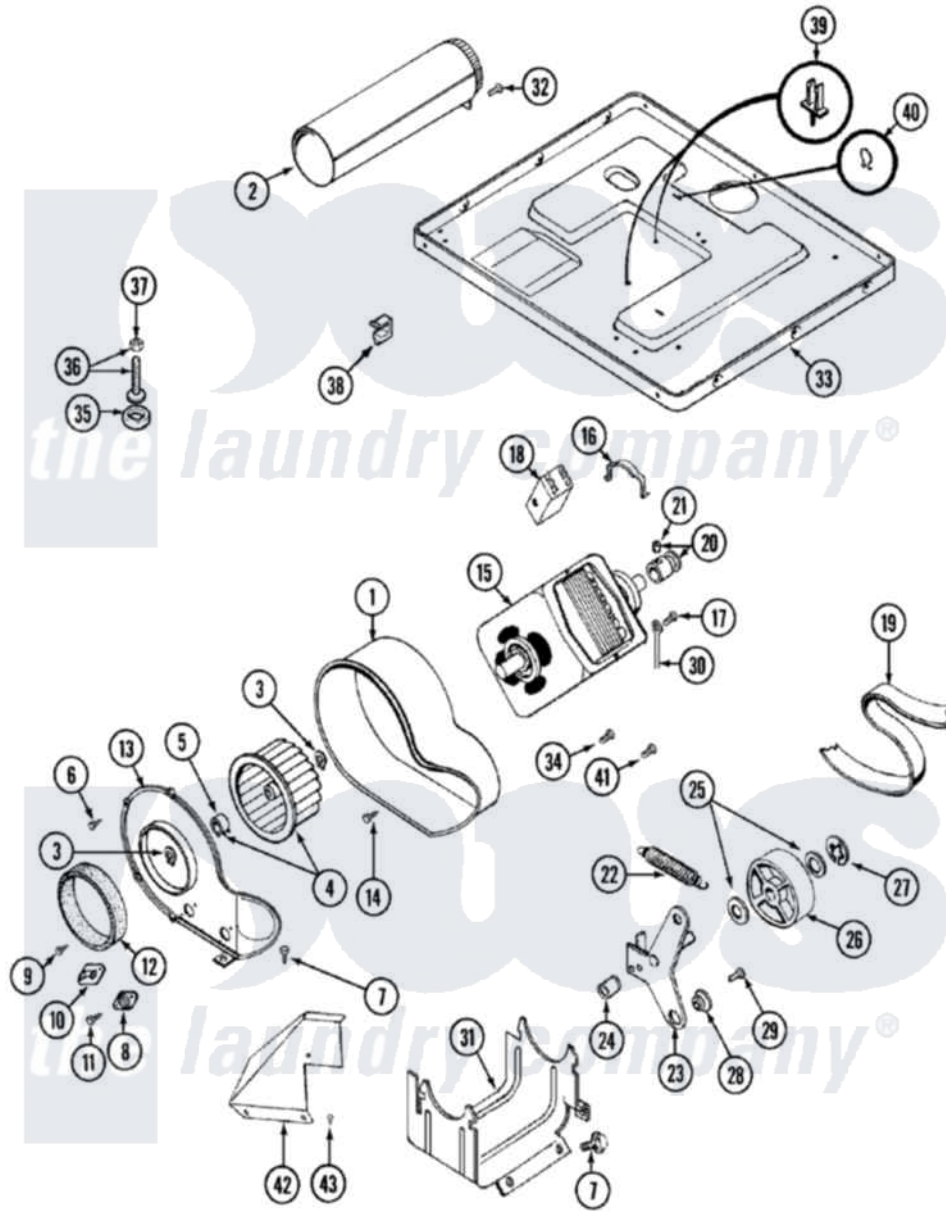

Maytag LDG8706AAM 07 - MOTOR DRIVE

Maytag [Residential Maytag LDG8706AAM Dryer Parts](#) Parts Diagram 07 - MOTOR DRIVE
 Click on the part number to view part

Item	Original Part Number	Replaced By	Status	Part Description
1	Y312893			Housing, Blower
2	Y303442			EXHAUST DUCT ASSEMBLY
3	410233	9703438		Ring-Retrnr
4	Y303836			Blower Wheel Assembly And Clamp
5	312967			Clamp, Blower Housing
6	Y312961	W10116751		Screw
7	Y313561			Screw----NA
8	306910			Thermostat, Multi Temp Note: Thermostat
9	211294	90767		Screw, 8A X 3/8 HeX Washer Head Tapping
10	306604			Cut-Off, Thermal Part Not Used
11	314848	W10116760		Screw
12	Y312901			Seal, Housing Cover
13	314846			Cover, Blower Housing
14	314818	1163839		Screw

15	Y303358	W10410999	Motor-Drve
16	Y015825		Clip, Motor To Motor Support
17	910343	488234	Screw 8-32 X 1/4
18	Y303879		Switch, Motor External Start
"	Y303877	Not Available	SWITCH, MOTOR EXTERNAL START No.303358-2, No.303358-4, 303358-7
"	306207	Not Available	(PROD. No.303358-8 & No.303358-9)
19	Y312959		Poly "V" Belt For Tumbler
20	Y305185	6-3051850	Pulley- MO
21	Y053241		Set Screw, Motor Pulley
22	Y303945		IDLER SPRING ASSY. W/PLUG
23	Y303363	6-3033630	Idler Arm
24	Y313582	W10116756	Spacer
25	Y312527		Washer, Idler Shaft
26	Y303705	6-3037050	Pulley- ID
27	312958	354987	Ring, Retaining
28	Y312894	315772	Sleeve, Idler Arm
29	Y014874		Screw, Idler Arm And Sleeve
30	901220		Ground Wire
31	312897	Not Available	SUPPORT, MOTOR
32	Y310632	1163839	Screw
33	Y305084		Base Assembly
34	211294	90767	Screw, 8A X 3/8 HeX Washer Head Tapping
35	Y314137		Foot, Rubber
36	Y305086		Adjustable Leg And Nut
37	Y052740	62739	Nut, Lock
38	Y310376		Clip, Door Switch Harness
39	315471	22003298	Retainer, Wire
40	410490		Spring, Retainer Wire Harness
41	Y312961	W10116751	Screw