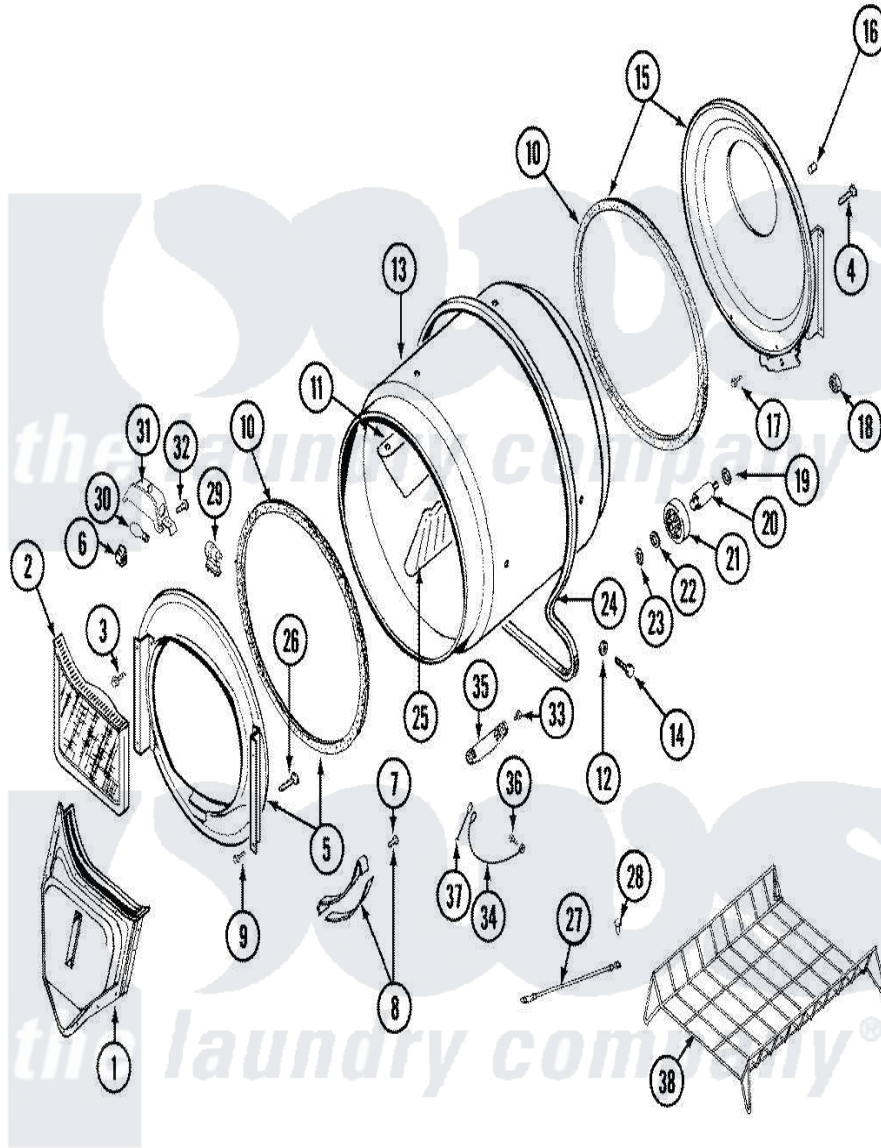

Maytag LDG8706AAM 08 - TUMBLER

Maytag [Residential Maytag LDG8706AAM Dryer Parts](#) Parts Diagram 08 - TUMBLER
 Click on the part number to view part

Item	Original Part Number	Replaced By	Status	Part Description
1	33001016			Outlet Duct Assembly
2	33001171	33002970		Lint Filte
3	313764		Not Available	SCREW
4	Y313561			Screw---NA
5	33001423			Front Assembly, Tumbler
6	Y310376			Clip, Door Switch Harness
7	210720			Rivet, Bearing To Tumbler Frmt
8	306508			Tumbler Bearing Kit ---W
9	Y310632	1163839		Screw
10	314820			Seal, Tumbler
11	33001012			Baffle
12	314158			Washer, Baffle To Tumbler
13	33001108		Not Available	DRYER TUMBLER, W/O BAFFLES
14	Y310759			Screw, Tumbler Baffles
15	33001178			Back, Tumbler
16	313915	31-3915		Tech Sheet

17	Y310632	1163839	Screw
18	312538	33001443	Nut, Hex
19	Y313347	312535	Washer, Vault Mounting Brk.
20	Y312948	6-3129480	Shaft- Tumbler
21	Y303373	12001541	Drum Roller/Washer Assembly--W
22	312535		Washer, Vault Mounting Brk.
23	410233	9703438	Ring-Retrn
24	Y312959		Poly "V" Belt For Tumbler
25	33001004		Baffle, Tall
26	Y314110	33002917	Screw, No.10-16
27	901220		Ground Wire
28	910343	488234	Screw 8-32 X 1/4
29	307097	33001496	Lamp- Hold
30	Y307100	67001316	Bulb, Light
31	314955	33001496	Lamp- Hold
32	214872		Palnut, End Cap Note: Nut, Lamp Holder
33	Y251119	3177991	Screw
34	Y303711		Sensor Ground Wire
35	Y303389	304997	Sensor Assembly With Screws
36	211294	90767	Screw, 8A X 3/8 HeX Washer Head Tapping
37	Y312658		Receptacle, Sensor Ground Wire
38	Y308116		Rack, Drying