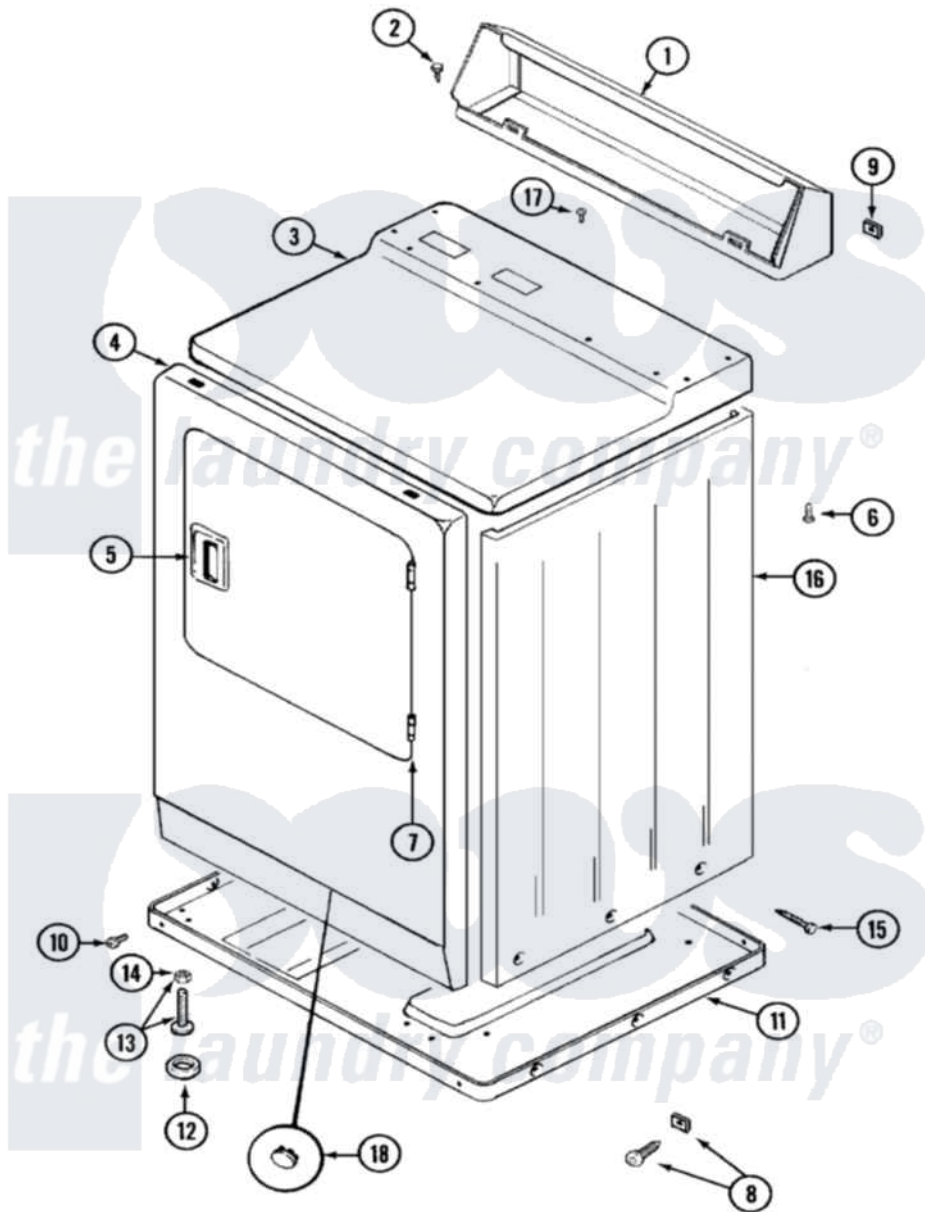

Maytag LDG8804AAE 01 - CABINET-FRONT

Maytag Residential Maytag LDG8804AAE Dryer Parts Parts Diagram 01 - CABINET-FRONT
 Click on the part number to view part

Item	Original Part Number	Replaced By	Status	Part Description
1	Y305193			Console
2	216423	3370225		Screw
3	33001165			Top Cover Assembly
4	33001221	22001817		Sheet, Sound Damper
"	33001242			Panel, Front
5	33001241			Handle, Door
6	214354			Screw, Top Cover To Cabnt.
7	33001230			Hinge, Door
8	204439			Screw And Fstner Assembly
9	215075			Fastener, Control Panel To Console
10	Y313561			Screw----NA
"	Y310632	1163839		Screw
11	Y303361		Not Available	BASE ASSY. (UPPER & LOWER)
12	Y314137			Foot, Rubber
13	Y305086			Adjustable Leg And Nut

14	Y052740	62739	Nut, Lock
15	213007		Xfor Cabinet See Cabinet, Back
16	33001159	33001327	Cabinet
17	210186	3370225	Screw
18	33001132	33002342	Plug, Sifht Hole