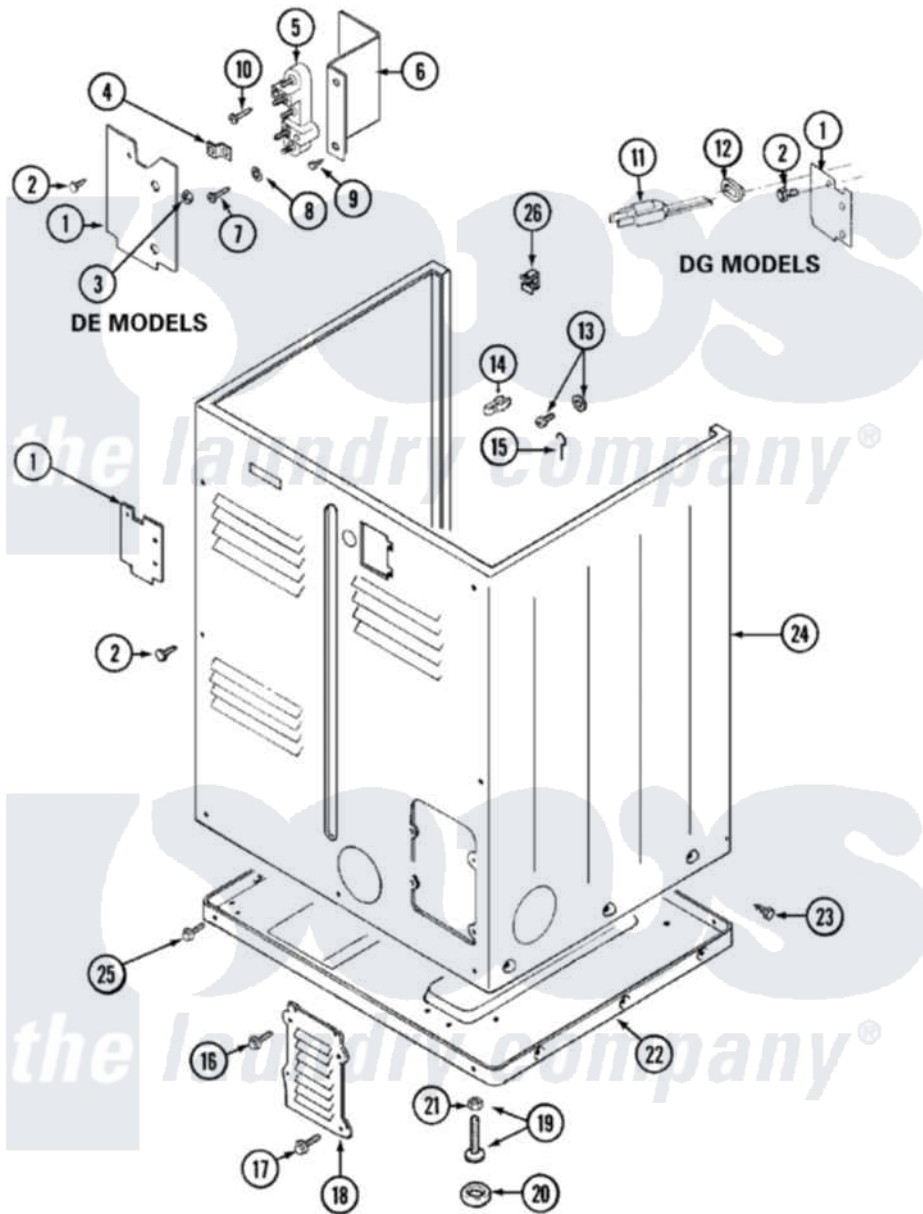

# Maytag LDG8804AAE 02 - CABINET-REAR

Maytag [Residential Maytag LDG8804AAE Dryer Parts](#) Parts Diagram 02 - CABINET-REAR  
 Click on the part number to view part

Item	Original Part Number	Replaced By	Status	Part Description
1	Y312905		Not Available	COVER, TERMINAL
2	<a href="#">Y313561</a>			Screw---NA
11	33001246		Not Available	CORD, POWER
12	<a href="#">211881</a>			Grommet, Cord Part Not Used-Gas Models Only
13	303846	<a href="#">22003781</a>		Screw, Ground Strap
14	<a href="#">301548</a>			Clamp, Ground Wire
15	<a href="#">204807</a>			Ground Wire, Supp. Plte To Top Cover
16	<a href="#">Y313559</a>			Screw
17	211294	<a href="#">90767</a>		Screw, 8A X 3/8 HeX Washer Head Tapping
18	Y312951		Not Available	ACCESS COVER, BACK
19	<a href="#">Y305086</a>			Adjustable Leg And Nut
20	<a href="#">Y314137</a>			Foot, Rubber
21	Y052740	<a href="#">62739</a>		Nut, Lock
22	Y303361		Not Available	BASE ASSY. (UPPER & LOWER)

23	<a href="#">213007</a>		Xfor Cabinet See Cabinet, Back
24	33001159	<a href="#">33001327</a>	Cabinet
25	<a href="#">Y313561</a>		Screw----NA
"	Y310632	<a href="#">1163839</a>	Screw
26	<a href="#">Y310376</a>		Clip, Door Switch Harness