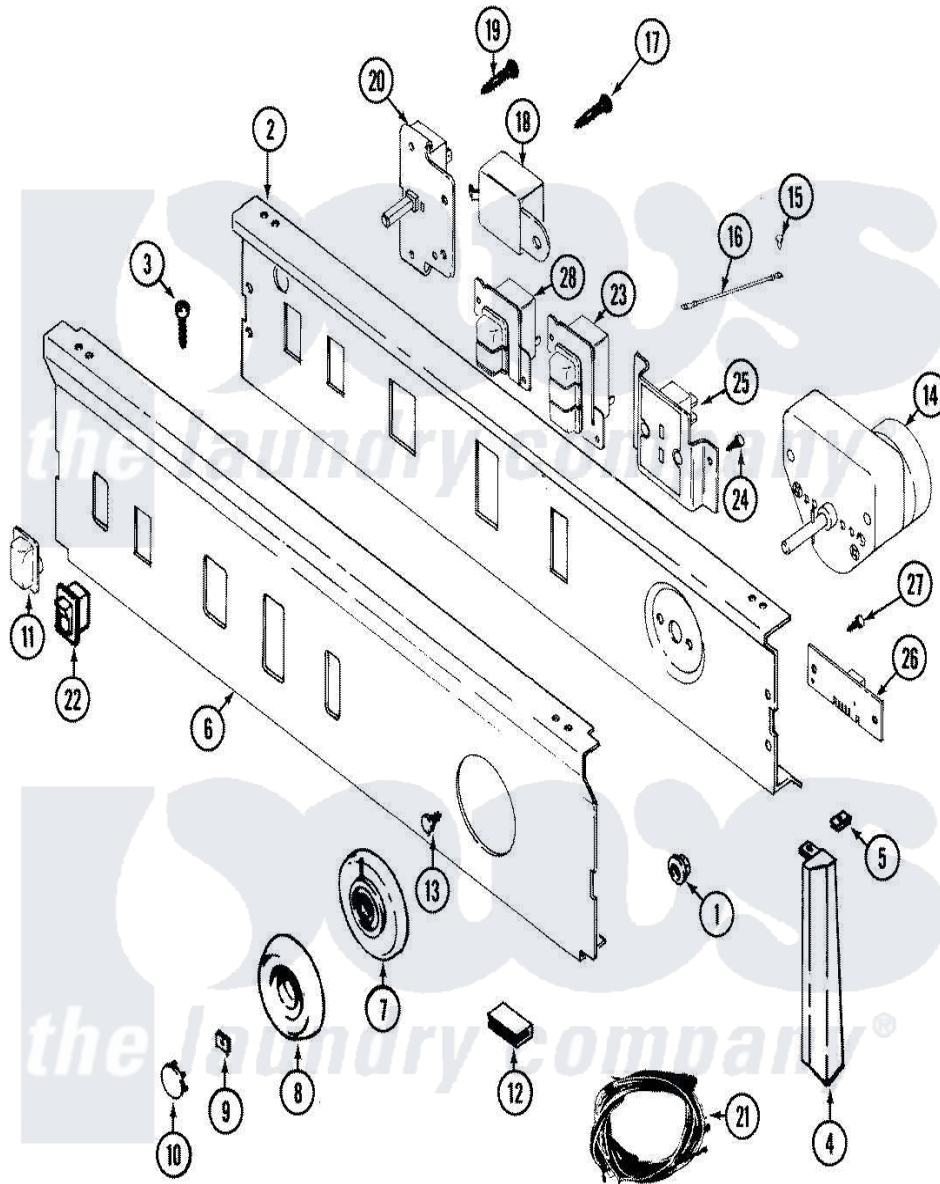

Maytag LDG8804AAE 03 - CONTROL PANEL

Maytag Residential Maytag LDG8804AAE Dryer Parts Parts Diagram 03 - CONTROL PANEL
 Click on the part number to view part

Item	Original Part Number	Replaced By	Status	Part Description
1	214872			Palnut, End Cap Note: Nut, Lamp Holder
2	33001265			Plate, Support
3	210932			Screw, No.8 X 9/16 Ctsk Note: Screw, Inlet Duct
4	22001289		Not Available	END CAP, CTRL. PNL. (LT-WHT)
"	22001291			End Cap, Control Panel
5	214894			Fastener, End Cap
6	33001061		Not Available	PANEL, CONTROL (WHT)
7	33001183			Skirt, Timer Dial
8	33001255			Knob, Timer
9	312273			Nut, Control Knob
10	216250	22001446		Cap, Knob
11	33001187			Button
12	214897			Pad, Control Panel
13	315317	488234		Screw 8-32 X 1/4

14	33001035		Timer
15	210186	3370225	Screw
16	204807		Ground Wire, Supp. Plte To Top Cover
17	315317	488234	Screw 8-32 X 1/4
18	Y308205	33001623	Buzzer, Non-Adjustable
19	315317	488234	Screw 8-32 X 1/4
20	33001232	Not Available	SWITCH, PUSH TO START
21	33001137	Not Available	WIRE HARNESS, MAIN
"	33001347	Not Available	WIRE HARNESS, MAIN
"	33001542	Not Available	HARNESS, WIRE
22	22001135		Switch, Rocker
23	33001220	33001217	Switch, Push Button
24	315317	488234	Screw 8-32 X 1/4
25	33001047		Display, Dryness Assembly
26	33001212		Board, Control-Moisture Sensor
27	315317	488234	Screw 8-32 X 1/4
28	33001218	33001219	Switch, Push Button