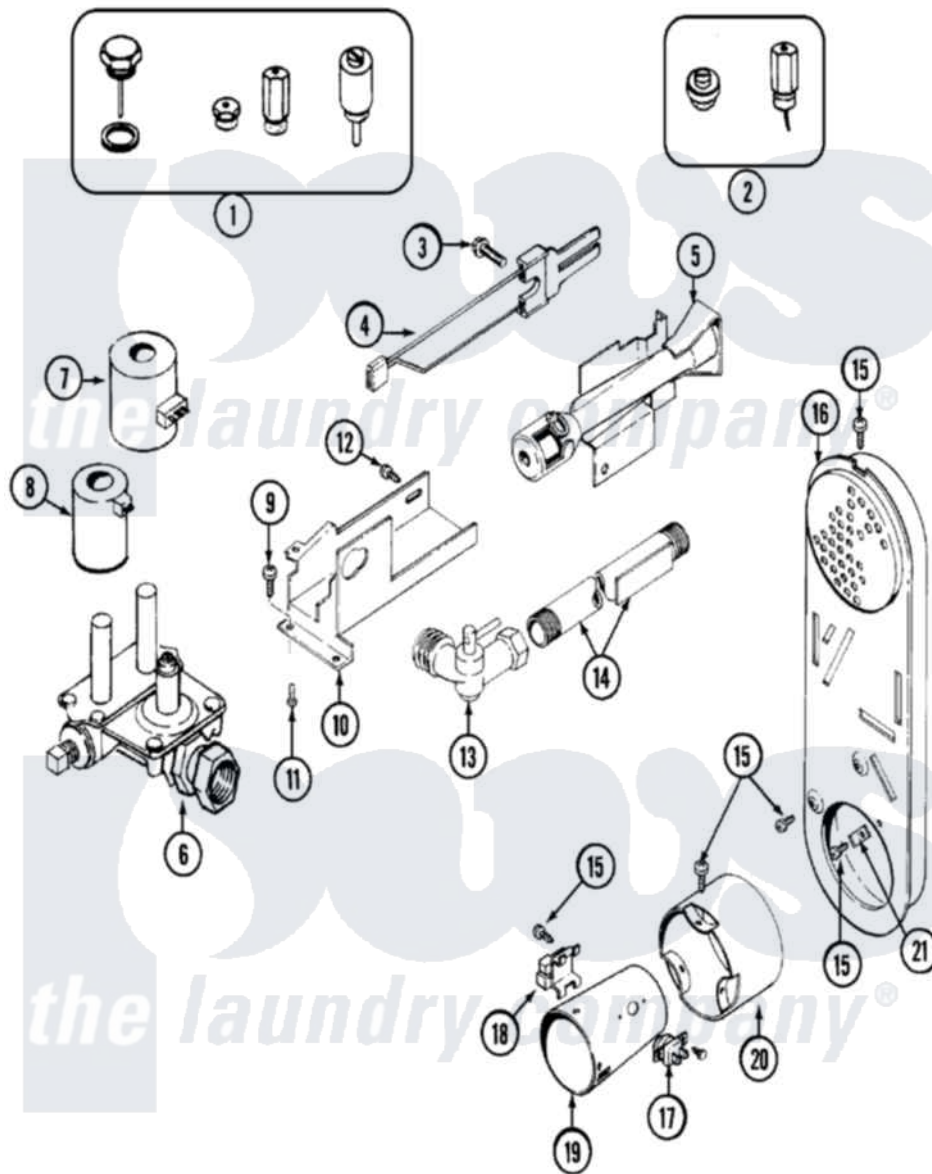

# Maytag LDG8804AAE 05 - GAS VALVE

Maytag [Residential Maytag LDG8804AAE Dryer Parts](#) Parts Diagram 05 - GAS VALVE  
 Click on the part number to view part

Item	Original Part Number	Replaced By	Status	Part Description
1	Y306195	<a href="#">MAL9000AXX</a>		LP Gas Con
2	306204	<a href="#">33002924</a>		Gas Conv K
3	<a href="#">304971</a>			Screw Note: Screw, Igniter
4	304970	<a href="#">4391996</a>		Ignitor
5	33001247	<a href="#">33002793</a>		Burner Assembly
6	<a href="#">306176</a>			Valve, Gas
7	<a href="#">306106</a>			Coil, Holding And Booster--W
8	306105	<a href="#">694540</a>		Coil, 60 Hz
9	<a href="#">Y313561</a>			Screw---NA
10	<a href="#">314566</a>			Gas Control Bracket
11	<a href="#">Y313559</a>			Screw
12	314082	<a href="#">90767</a>		Screw, 8A X 3/8 HeX Washer Head Tapping
"	314568	<a href="#">Y313559</a>		Screw
13	<a href="#">Y303349</a>			Angle Shut-Off, Gas Valve
14	Y303383	<a href="#">33001735</a>		Pipe And Bracket Assembly Series 18 Not Needed Use

15	211294	<a href="#">90767</a>	Vavle
			Screw, 8A X 3/8 HeX Washer Head Tapping
16	Y308504		Not Available
			INLET DUCT ASSEMBLY
17	<a href="#">303395</a>		Thermostat, Hi-Limit
18	Y303377	<a href="#">338906</a>	Radiant, Sensor
19	<a href="#">Y308548</a>		Combustion Cone Assembly
20	<a href="#">Y303841</a>		Cone, Extension
21	<a href="#">Y312890</a>		Retainer, Heater Chamber