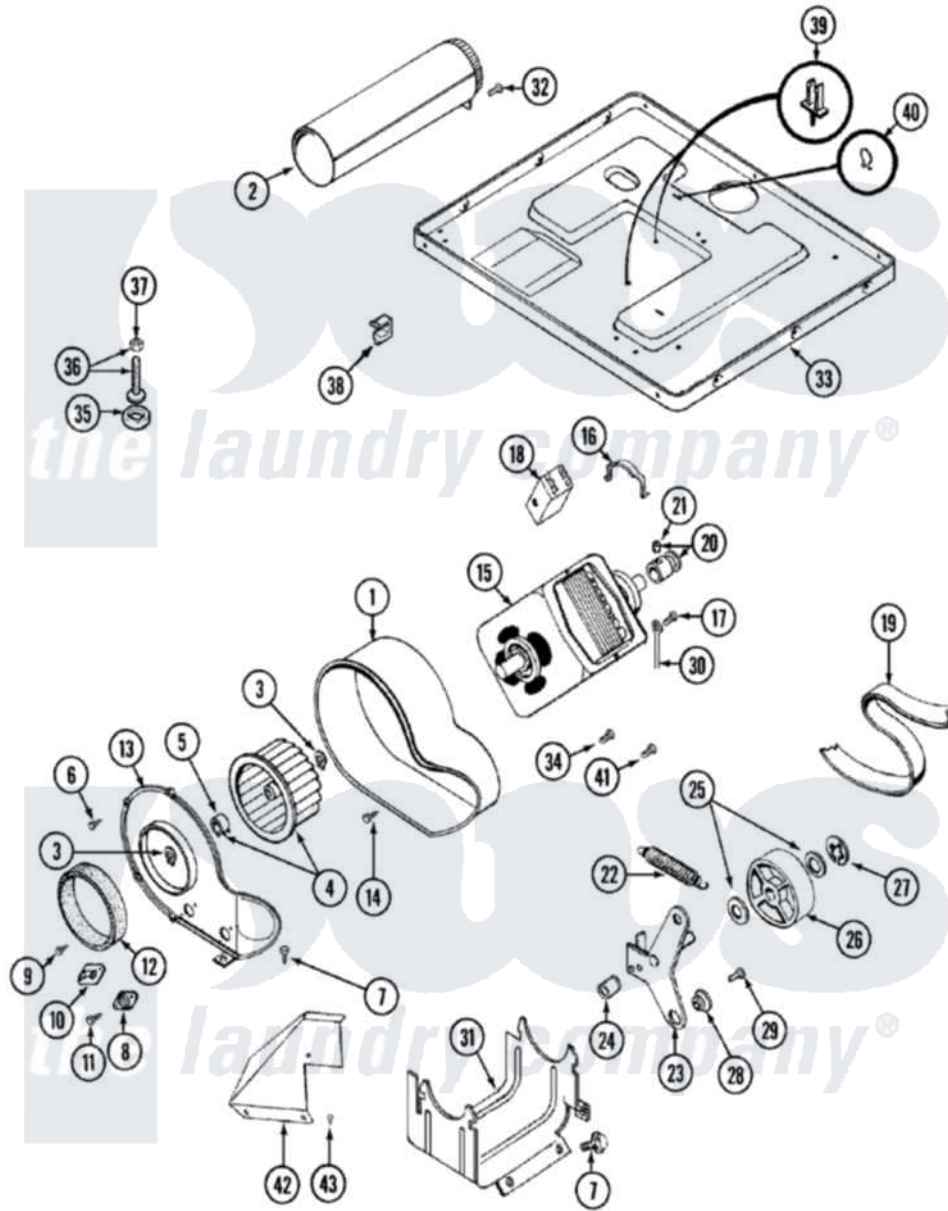

Maytag LDG8804AAE 06 - MOTOR DRIVE

Maytag [Residential Maytag LDG8804AAE Dryer Parts](#) Parts Diagram 06 - MOTOR DRIVE
 Click on the part number to view part

Item	Original Part Number	Replaced By	Status	Part Description
1	Y312893			Housing, Blower
2	Y303442			EXHAUST DUCT ASSEMBLY
3	410233	9703438		Ring-Retrnr
4	Y303836			Blower Wheel Assembly And Clamp
5	312967			Clamp, Blower Housing
6	Y312961	W10116751		Screw
7	Y313561			Screw----NA
8	306910			Thermostat, Multi Temp Note: Thermostat
9	211294	90767		Screw, 8A X 3/8 HeX Washer Head Tapping
10	306604			Cut-Off, Thermal Part Not Used
11	314848	W10116760		Screw
12	Y312901			Seal, Housing Cover
13	314846			Cover, Blower Housing
14	Y310632	1163839		Screw

15	Y303358	W10410999	Motor-Drive
16	Y015825		Clip, Motor To Motor Support
17	910343	488234	Screw 8-32 X 1/4
18	Y303877	Not Available	SWITCH, MOTOR EXTERNAL START No.303358-2, No.303358-4, 303358-7
"	Y303879		Switch, Motor External Start
"	306207	Not Available	(PROD. No.303358-8 & No.303358-9)
19	Y312959		Poly "V" Belt For Tumbler
20	Y305185	6-3051850	Pulley- MO
21	Y053241		Set Screw, Motor Pulley
22	Y303945		IDLER SPRING ASSY. W/PLUG
23	Y303363	6-3033630	Idler Arm
24	Y313582	W10116756	Spacer
25	Y312527		Washer, Idler Shaft
26	Y303705	6-3037050	Pulley- ID
27	312958	354987	Ring, Retaining
28	Y312894	315772	Sleeve, Idler Arm
29	Y014874		Screw, Idler Arm And Sleeve
30	901220		Ground Wire
31	312897	Not Available	SUPPORT, MOTOR
32	Y310632	1163839	Screw
33	Y305084		Base Assembly
34	211294	90767	Screw, 8A X 3/8 HeX Washer Head Tapping
35	Y314137		Foot, Rubber
36	Y305086		Adjustable Leg And Nut
37	Y052740	62739	Nut, Lock
38	Y310376		Clip, Door Switch Harness
39	315471	22003298	Retainer, Wire
40	410490		Spring, Retainer Wire Harness
41	Y312961	W10116751	Screw