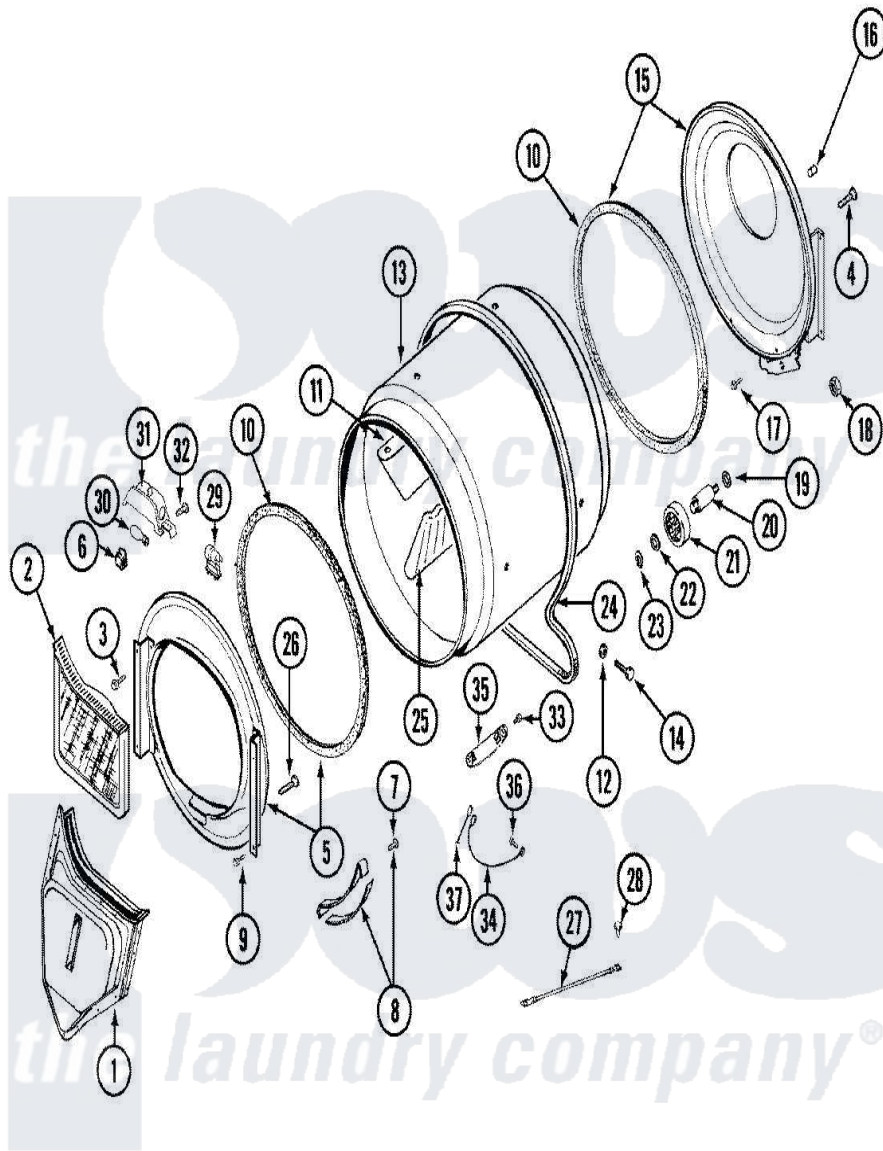

Maytag LDG8804AAE 07 - TUMBLER

Maytag [Residential Maytag LDG8804AAE Dryer Parts](#) Parts Diagram 07 - TUMBLER
 Click on the part number to view part

Item	Original Part Number	Replaced By	Status	Part Description
1	33001016			Outlet Duct Assembly
2	33001171	33002970		Lint Filte
3	313764		Not Available	SCREW
4	Y313561			Screw----NA
5	33001423			Front Assembly, Tumbler
6	Y310376			Clip, Door Switch Harness
7	210720			Rivet, Bearing To Tumbler Frmt
8	306508			Tumbler Bearing Kit ----W
9	Y310632	1163839		Screw
10	314820			Seal, Tumbler
11	33001012			Baffle
12	314158			Washer, Baffle To Tumbler
13	33001108		Not Available	DRYER TUMBLER, W/O BAFFLES
14	Y310759			Screw, Tumbler Baffles
15	33001178			Back, Tumbler
16	313915	31-3915		Tech Sheet

17	Y310632	1163839	Screw
18	312538	33001443	Nut, Hex
19	Y313347	312535	Washer, Vault Mounting Brk.
20	Y312948	6-3129480	Shaft- Tumbler
21	Y303373	12001541	Drum Roller/Washer Assembly--W
22	312535		Washer, Vault Mounting Brk.
23	410233	9703438	Ring-Retrn
24	Y312959		Poly "V" Belt For Tumbler
25	33001004		Baffle, Tall
26	Y314110	33002917	Screw, No.10-16
27	901220		Ground Wire
28	910343	488234	Screw 8-32 X 1/4
29	307097	33001496	Lamp- Hold
30	Y307100	67001316	Bulb, Light
31	314955	33001496	Lamp- Hold
32	214872		Palnut, End Cap Note: Nut, Lamp Holder
33	Y251119	3177991	Screw
34	Y303711		Sensor Ground Wire
35	Y303389	304997	Sensor Assembly With Screws
36	211294	90767	Screw, 8A X 3/8 HeX Washer Head Tapping
37	Y312658		Receptacle, Sensor Ground Wire