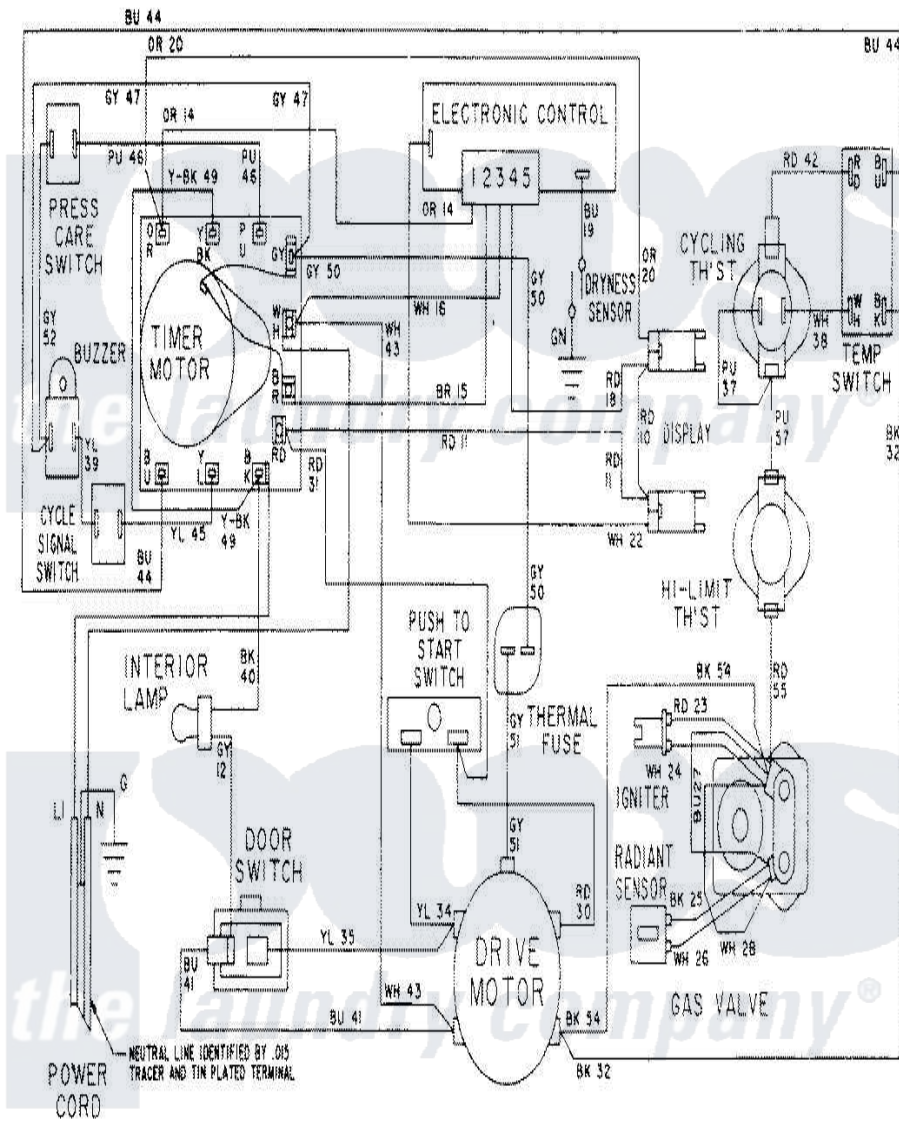

Maytag LDG8804AAE 08 - WIRING INFORMATION-LEG8804AAx

Maytag Residential Maytag LDG8804AAE Dryer Parts Parts Diagram 08 - WIRING INFORMATION-LEG8804AAx
 Click on the part number to view part

Item	Original Part Number	Replaced By	Status	Part Description
NI	15001580		Not Available	WIRING INFORMATION
"	15001047		Not Available	WIRING INFORMATION