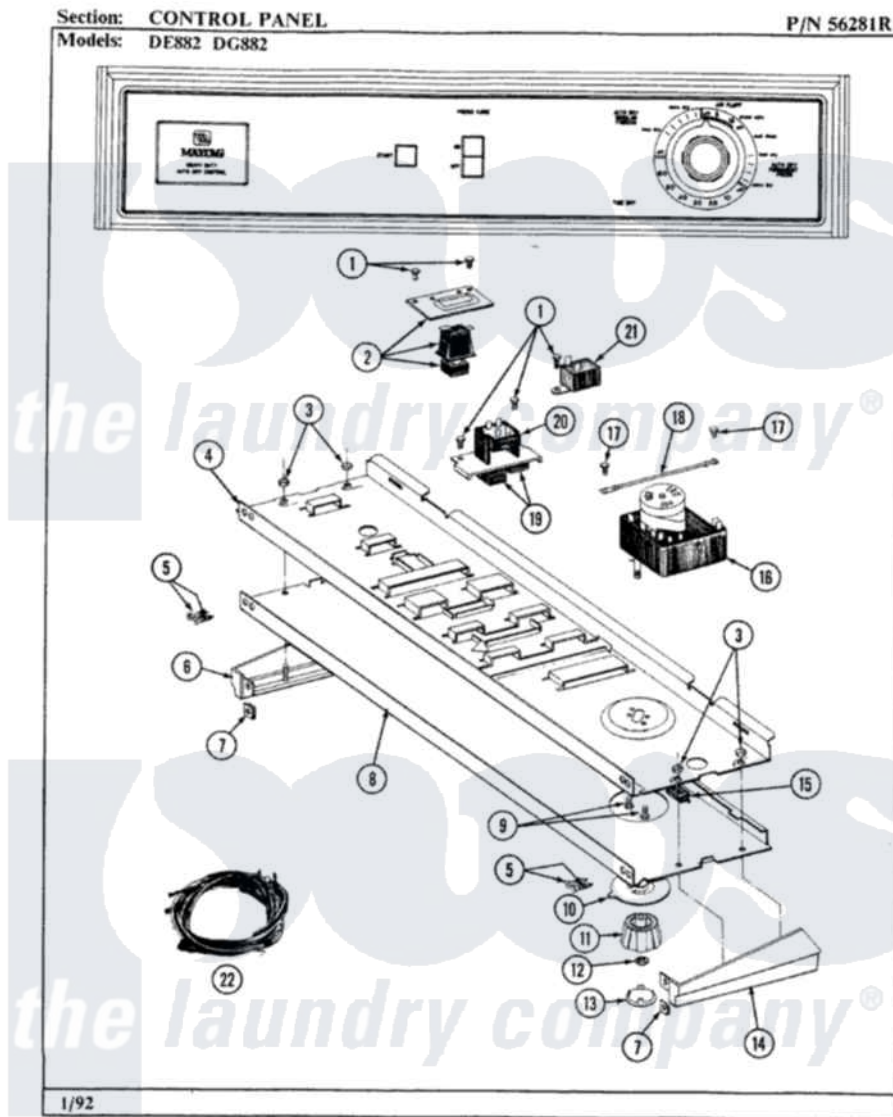

Maytag LDG882 01 - CONTROL PANEL

24

Maytag [Residential Maytag LDG882 Dryer Parts](#) Parts Diagram 01 - CONTROL PANEL
Click on the part number to view part

Item	Original Part Number	Replaced By	Status	Part Description
1	211168	W10139210		Screw, 8-18 X 5/16
2	306533			Switch, Push/To/Start W/Bkt
3	214872			Palnut, End Cap Note: Nut, Lamp Holder
4	314184			Back Up Plate
5	210932			Screw, No.8 X 9/16 Ctsk Note: Screw, Inlet Duct
6	214815			End Cap F/Control Panel-LH
7	214894			Fastener, End Cap
8	306547		Not Available	CONTROL PANEL
9	910708	488234		Screw 8-32 X 1/4
10	314422	33001500		Dial, Timer Indicator
11	314421			Knob For Timer
12	312273			Nut, Control Knob
13	215163		Not Available	CAP FOR KNOB
14	214816			End Cap F/Control Panel-RH
15	214897			Pad, Control Panel

16	306545		Timer
17	211294	90767	Screw, 8A X 3/8 HeX Washer Head Tapping
18	204807		Ground Wire, Supp. Plte To Top Cover
19	215210		Button For Switch
20	305950	Not Available	DRYNESS-PRESS CARE SWITCH
21	305205	694419	Mini-Buzzer
22	306550	Not Available	MAIN WIRE HARNESS
"	306810	Not Available	WIRE HARNESS