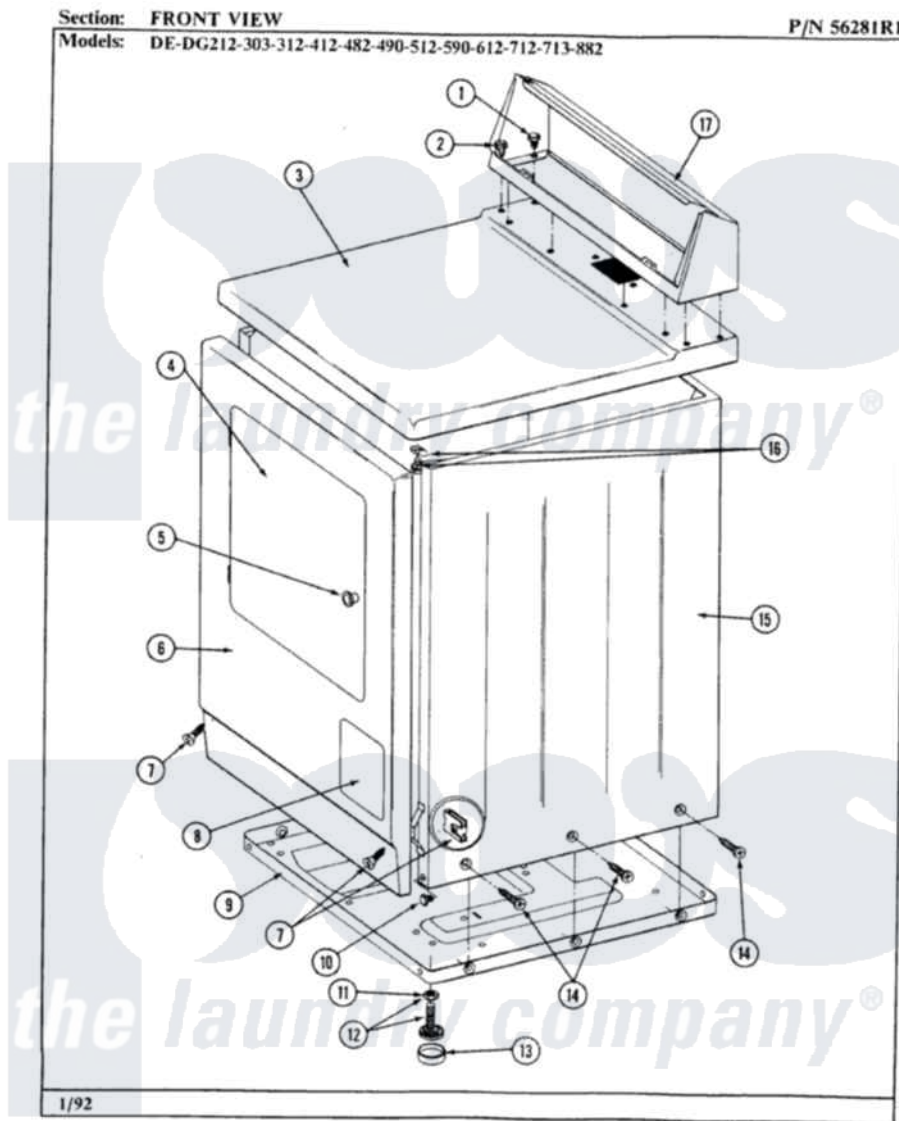

Maytag LDG882 03 - FRONT VIEW

26

Maytag Residential Maytag LDG882 Dryer Parts Parts Diagram 03 - FRONT VIEW
 Click on the part number to view part

Item	Original Part Number	Replaced By	Status	Part Description
1	211194		Not Available	LOCK WASHER
2	Y313559			Screw
3	307104L			Top Cover Assembly
4	306668L		Not Available	DOOR, ALMOND
5	303942		Not Available	KNOB AND SCREW
6	304594L		Not Available	FRONT PANEL-ALMOND
7	204439			Screw And Fstner Assembly
8	302542L		Not Available	PART NOT USED. (DG ONLY)
9	Y303361		Not Available	BASE ASSY. (UPPER & LOWER)
10	Y310632	1163839		Screw
11	Y052740	62739		Nut, Lock
12	Y305086			Adjustable Leg And Nut
13	Y314137			Foot, Rubber
14	213007			Xfor Cabinet See Cabinet, Back
15	305302L		Not Available	CABINET-ALMOND