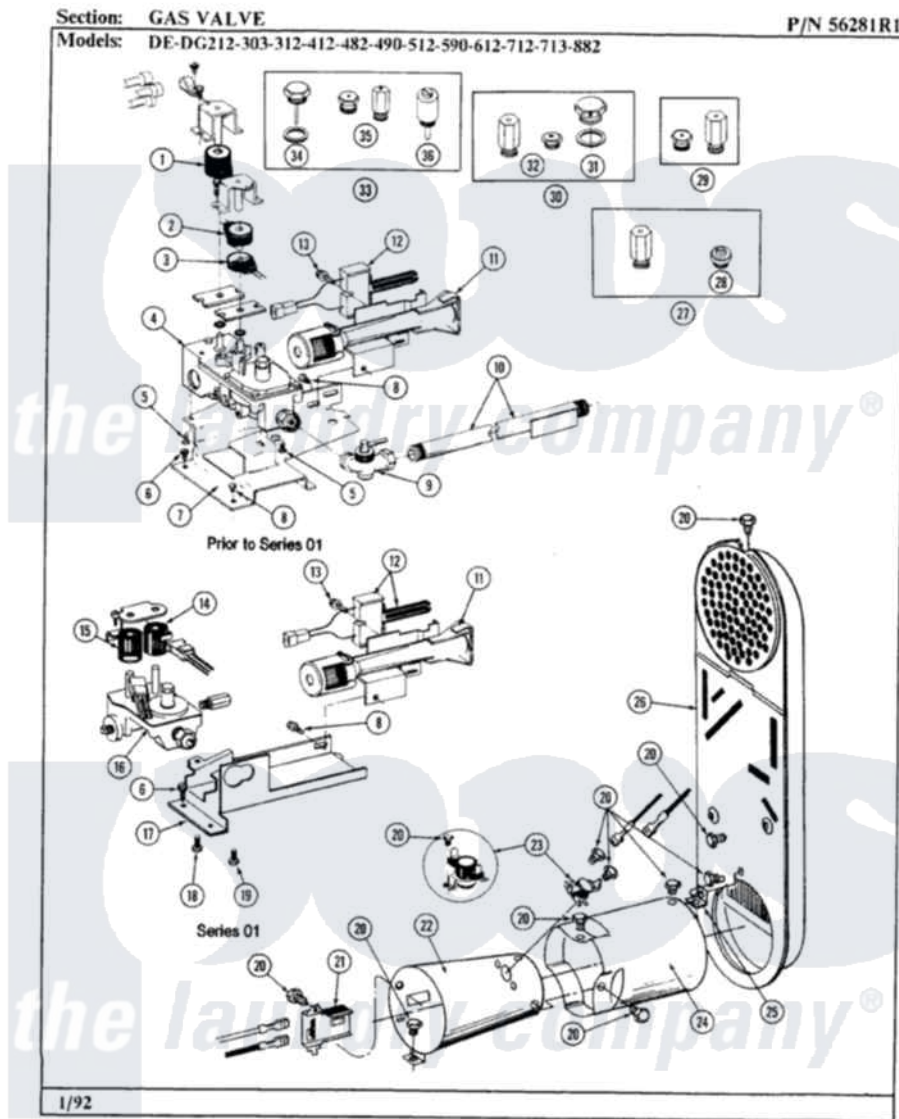

# Maytag LDG882 04 - GAS VALVE

38

Maytag Residential Maytag LDG882 Dryer Parts Parts Diagram 04 - GAS VALVE

Click on the part number to view part

Item	Original Part Number	Replaced By	Status	Part Description
1	<a href="#">305603</a>			Secondary Coil
2	<a href="#">305604</a>			Holding Coil
3	<a href="#">305605</a>			Booster Coil
4	<a href="#">W10116794</a>			Gas Valve
5	<a href="#">211410</a>			Screw, HeX Head No.8 X 3/8 Inch
6	<a href="#">Y313561</a>			Screw---NA
7	<a href="#">312929</a>			Gas Valve Bracket
8	Y310632	<a href="#">1163839</a>		Screw
9	<a href="#">Y303349</a>			Angle Shut-Off, Gas Valve
10	Y303383	<a href="#">33001735</a>		Pipe And Bracket Assembly Series 18 Not Needed Use Vavle
11	304974	<a href="#">33002793</a>		Burner Assembly
12	304970	<a href="#">4391996</a>		Ignitor
13	<a href="#">304971</a>			Screw Note: Screw, Igniter
14	306105	<a href="#">694540</a>		Coil, 60 Hz