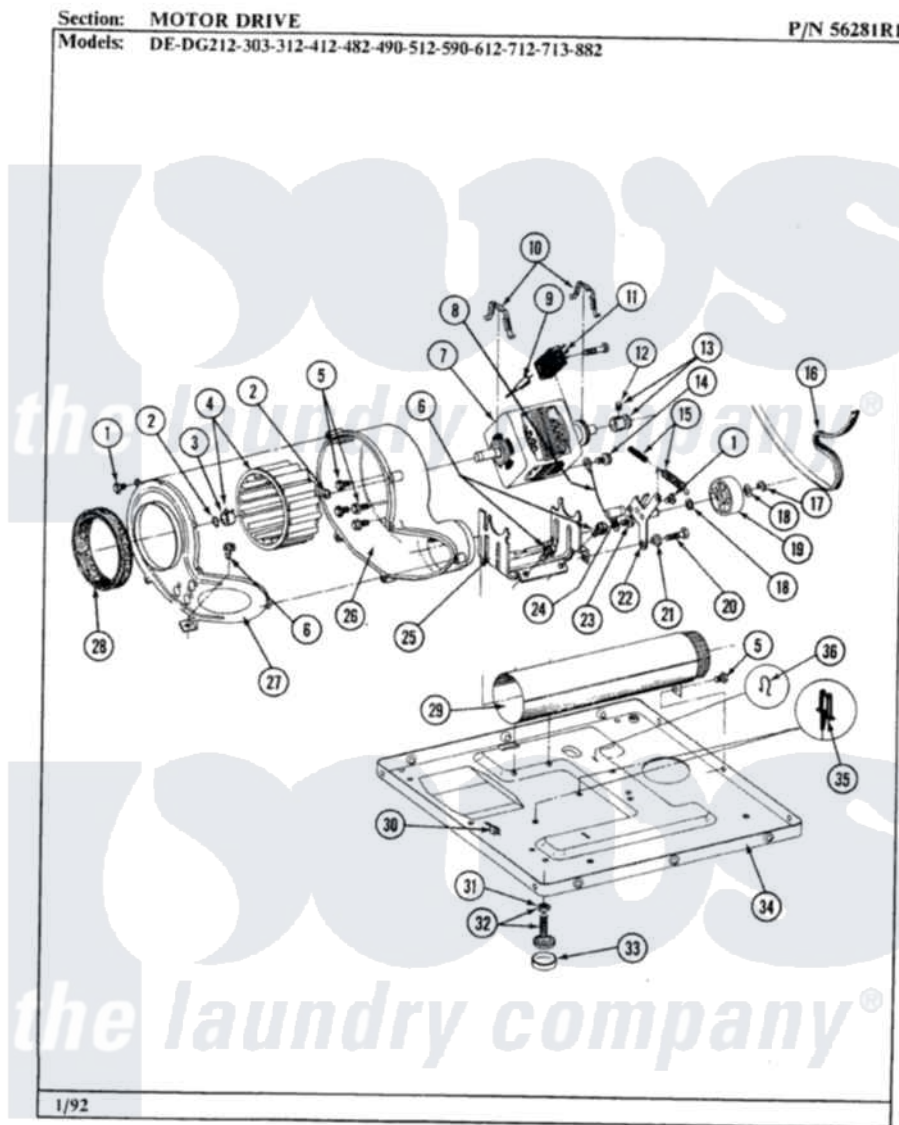

Maytag LDG882 05 - MOTOR DRIVE

-40-

Maytag [Residential Maytag LDG882 Dryer Parts](#) Parts Diagram 05 - MOTOR DRIVE
 Click on the part number to view part

Item	Original Part Number	Replaced By	Status	Part Description
1	Y312961	W10116751		Screw
2	410233	9703438		Ring-Retrn
3	312967			Clamp, Blower Housing
4	Y303836			Blower Wheel Assembly And Clamp
5	Y310632	1163839		Screw
6	Y313561			Screw---NA
7	Y303358	W10410999		Motor-Drive
8	901220			Ground Wire
9	306448		Not Available	WIRE
10	Y015825			Clip, Motor To Motor Support
11	Y303877		Not Available	SWITCH, MOTOR EXTERNAL START No.303358-2, No.303358-4, 303358-7
"	Y303879			Switch, Motor External Start
"	306207		Not Available	(PROD. No.303358-8 & No.303358-9)
12	Y053241			Set Screw, Motor Pulley

13	Y305185	6-3051850	Pulley- MO
14	910343	488234	Screw 8-32 X 1/4
15	Y303945		IDLER SPRING ASSY. W/PLUG
16	Y312959		Poly "V" Belt For Tumbler
17	312958	354987	Ring, Retaining
18	Y312527		Washer, Idler Shaft
19	Y303705	6-3037050	Pulley- ID
20	Y014874		Screw, Idler Arm And Sleeve
21	Y312894	315772	Sleeve, Idler Arm
22	Y303363	6-3033630	Idler Arm
23	211294	90767	Screw, 8A X 3/8 HeX Washer Head Tapping
24	Y313582	W10116756	Spacer
25	312897		Not Available
26	Y312893		SUPPORT, MOTOR
27	314846		Housing, Blower
"	Y312895		Not Available
28	Y312901		COVER FOR BLOWER---NA
29	Y303442		Seal, Housing Cover
30	Y310376		EXHAUST DUCT ASSEMBLY
31	Y052740	62739	Clip, Door Switch Harness
32	Y305086		Nut, Lock
33	Y314137		Adjustable Leg And Nut
34	Y303361		Not Available
35	Y313262	W10116752	Foot, Rubber
36	410490		BASE ASSY. (UPPER & LOWER)
			Retainer-
			Spring, Retainer Wire Harness