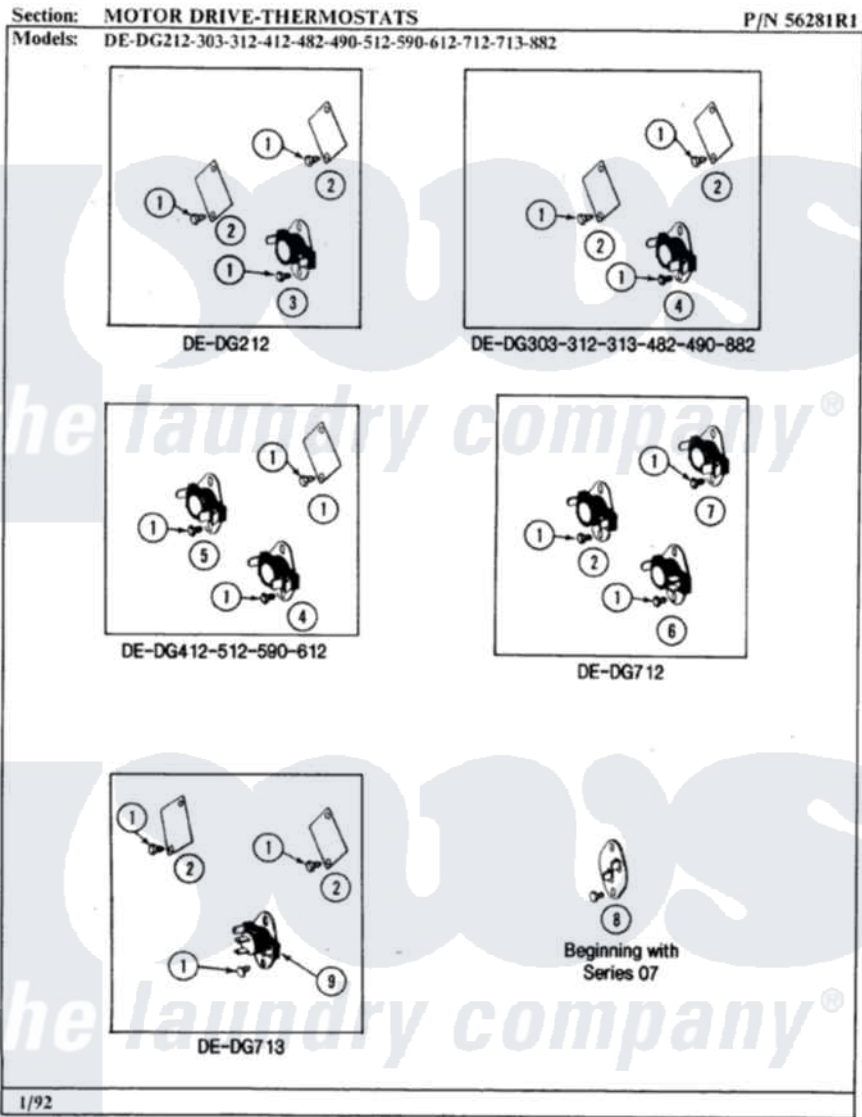

# Maytag LDG882 06 - MOTOR DRIVE-THERMOSTATS

Maytag [Residential Maytag LDG882 Dryer Parts](#) Parts Diagram 06 - MOTOR DRIVE-THERMOSTATS  
 Click on the part number to view part

Item	Original Part Number	Replaced By	Status	Part Description
1	211294	<a href="#">90767</a>		Screw, 8A X 3/8 HeX Washer Head Tapping
2	<a href="#">Y312853</a>			Cover For Thermostat Openin
4	<a href="#">Y304475</a>			Cycling Thermostat 140 Deg.
8	<a href="#">306604</a>			Cut-Off, Thermal Part Not Used